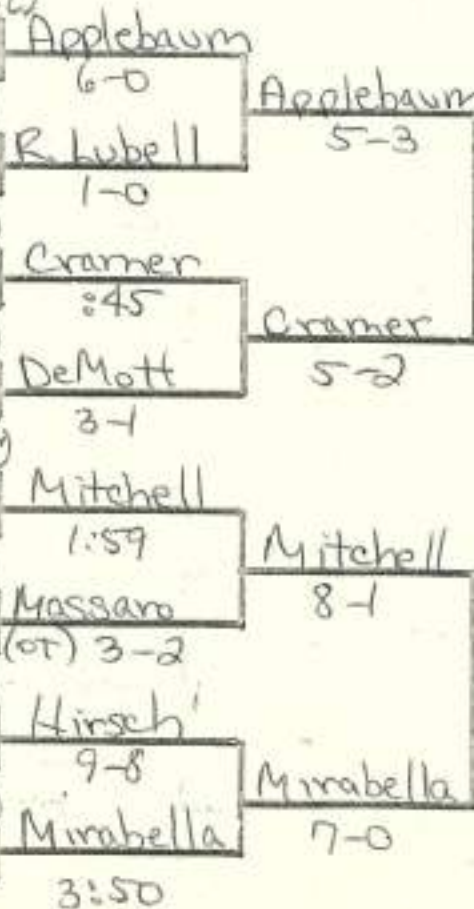

1971 SECTION 8

- 15-2 Siegal (Farm)
- 5-8 Sinigalli (CA)
- 15-6 RUEGER (WEST)
- 5-4 DIONISED (BAL)
- 15-3 Bohn (MIN)
- 5-5 KAY (BER)
- 15-7 PELLET (HEIT)
- 5-2 EARL (VSC)
- 5-2 FARIELLO (JER)
- 5-7 Lubell, D. (KENNEDY)
- 15-5 DEILIA (HICK)
- 5-3 APPLEBAUM (LAN)
- 15-4 RICHMAN (JER)
- 5-6 Biagini (MASS)
- 15-8 McDONALD (IT)
- 5-2 Smith (CAL)

WEIGHT CLASS 98

- 15-2 Applebaum (G.I.C)
- 5-8 Schulman (VSN)
- 15-6 WEBER (FARM)
- 5-4 Lubell, R. (KENNEDY)
- 5-3 LITSICO (NS)
- 5-5 CRAMER (CAL)
- 5-7 STAPLETON (LV)
- 5-2 DEMOTT (MASS)
- 5-2 MITCHELL (GNS)
- 5-7 FECHTIG (LM)
- 15-5 MASSARO (MIN)
- 5-3 BRADINE (EM)
- 5-4 HIRSCH (HICK)
- 5-6 SATIR (EM)
- 5-8 MONACELLO (PIAGE)
- 5-2 Mirabella (MEP)