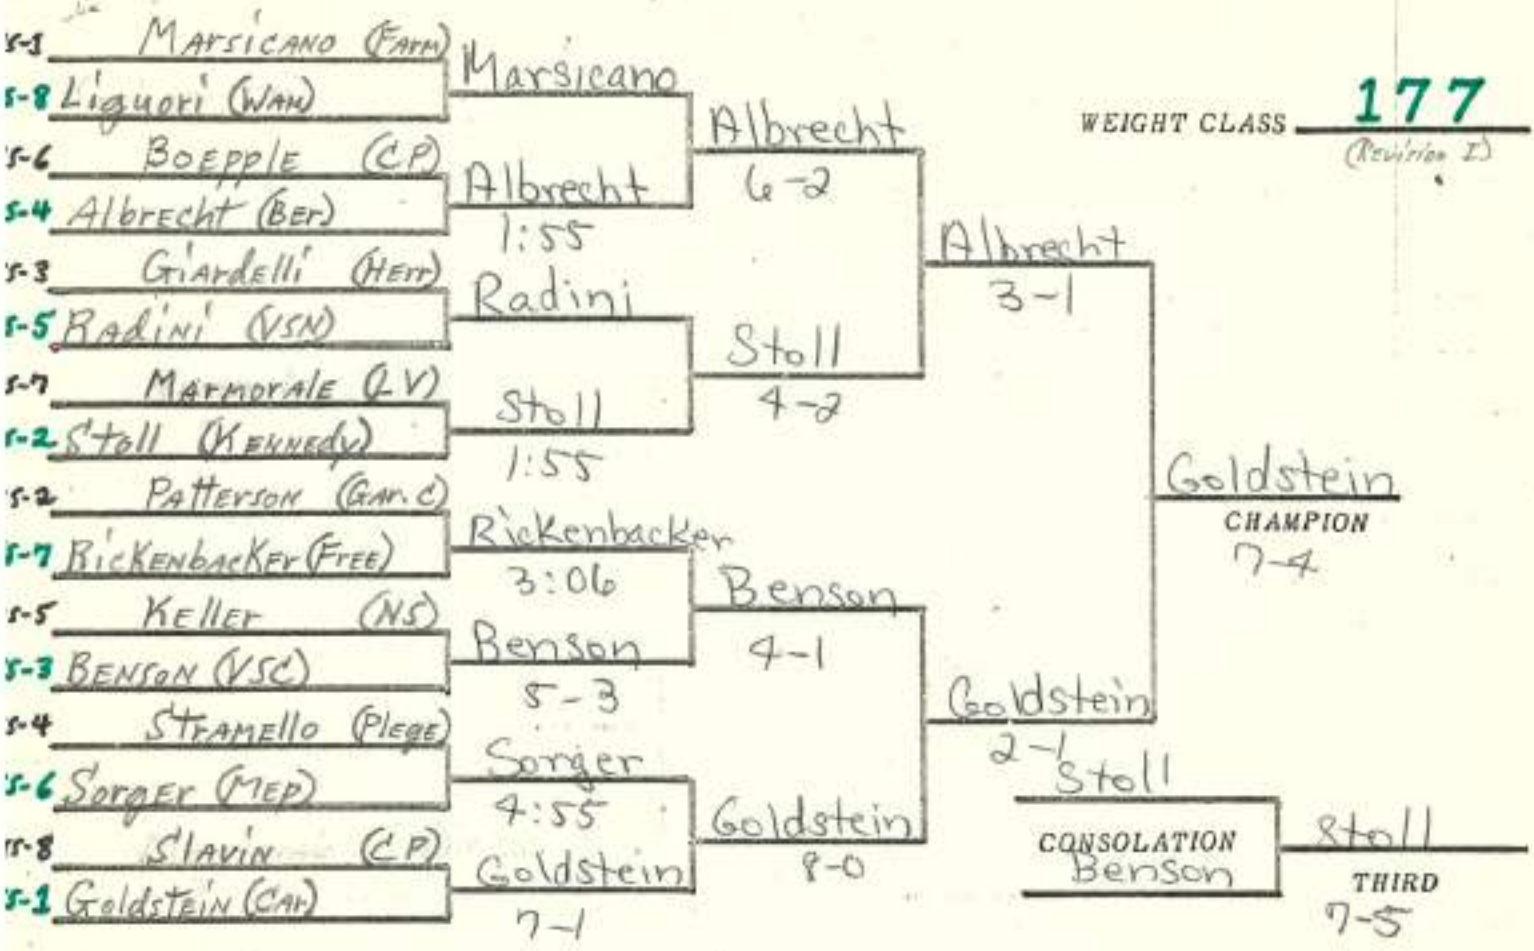

177

WEIGHT CLASS

(Revision 1)