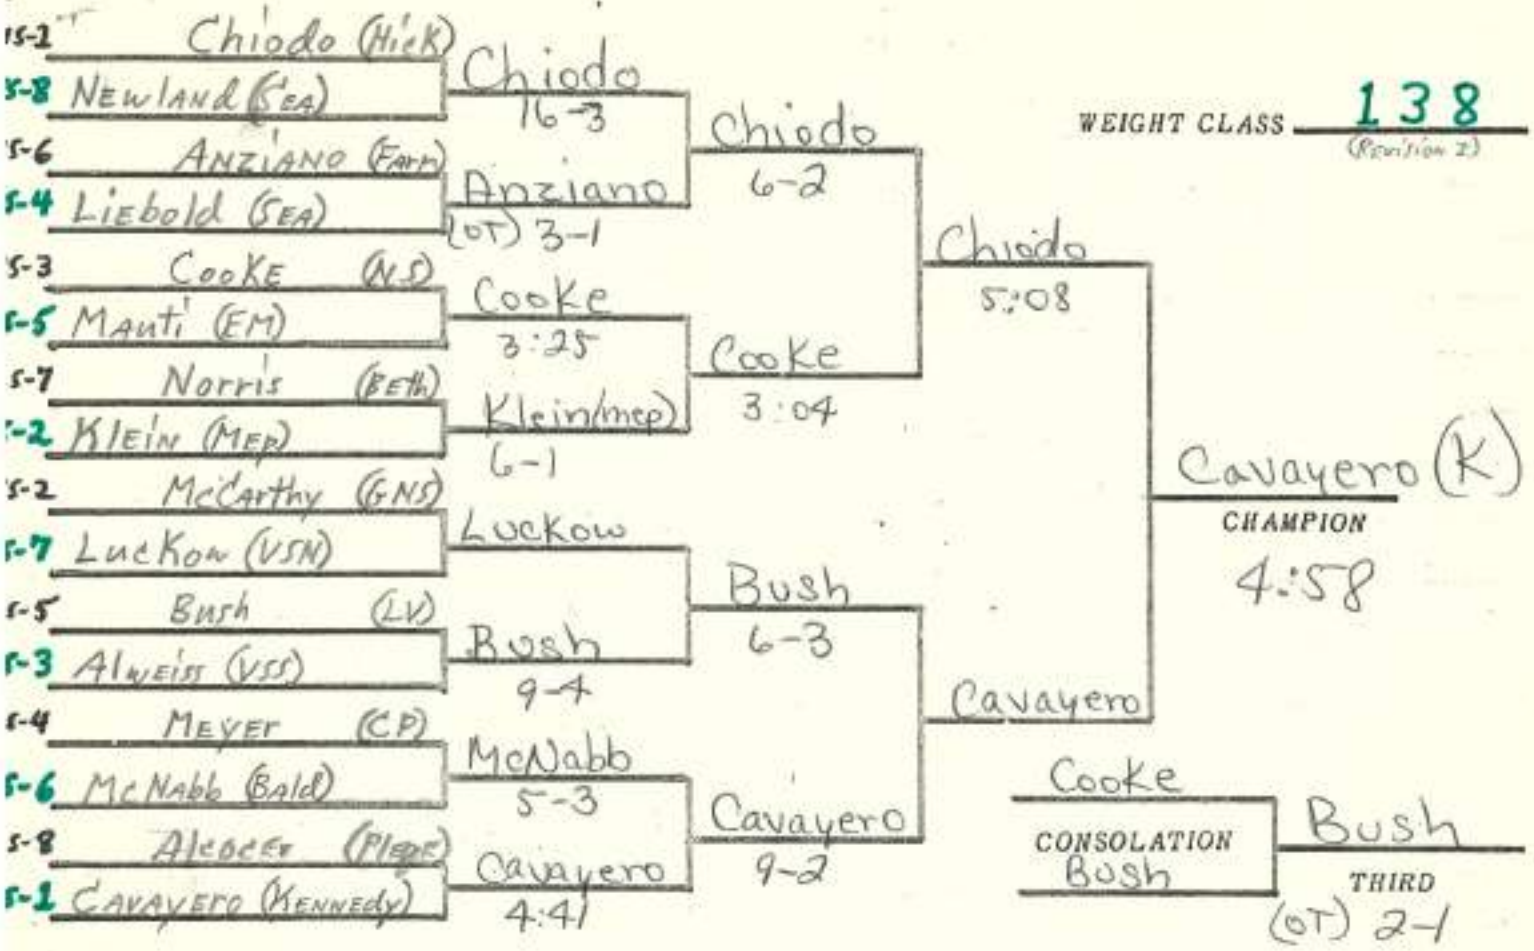

WEIGHT CLASS 98

- 15-2 Applebaum (G.I.C)
- 5-8 Schulman (VSN)
- 15-6 WEBER (FARM)
- 5-4 Lubell, R. (KENNEDY)
- 5-3 LITSICO (NS)
- 5-5 CRAMER (CAL)
- 5-7 STAPLETON (LV)
- 5-2 DEMOTT (MASS)
- 5-2 MITCHELL (GNS)
- 5-7 FECHTIG (LM)
- 15-5 MASSARO (MIN)
- 5-3 BRADINE (EM)
- 5-4 HIRSCH (HICK)
- 5-6 SATIR (EM)
- 5-8 MONACELLO (PIAGE)
- 5-2 Mirabella (MEP)

WEIGHT CLASS 105

112

WEIGHT CLASS

119

WEIGHT CLASS

(Purkin II)

177

WEIGHT CLASS