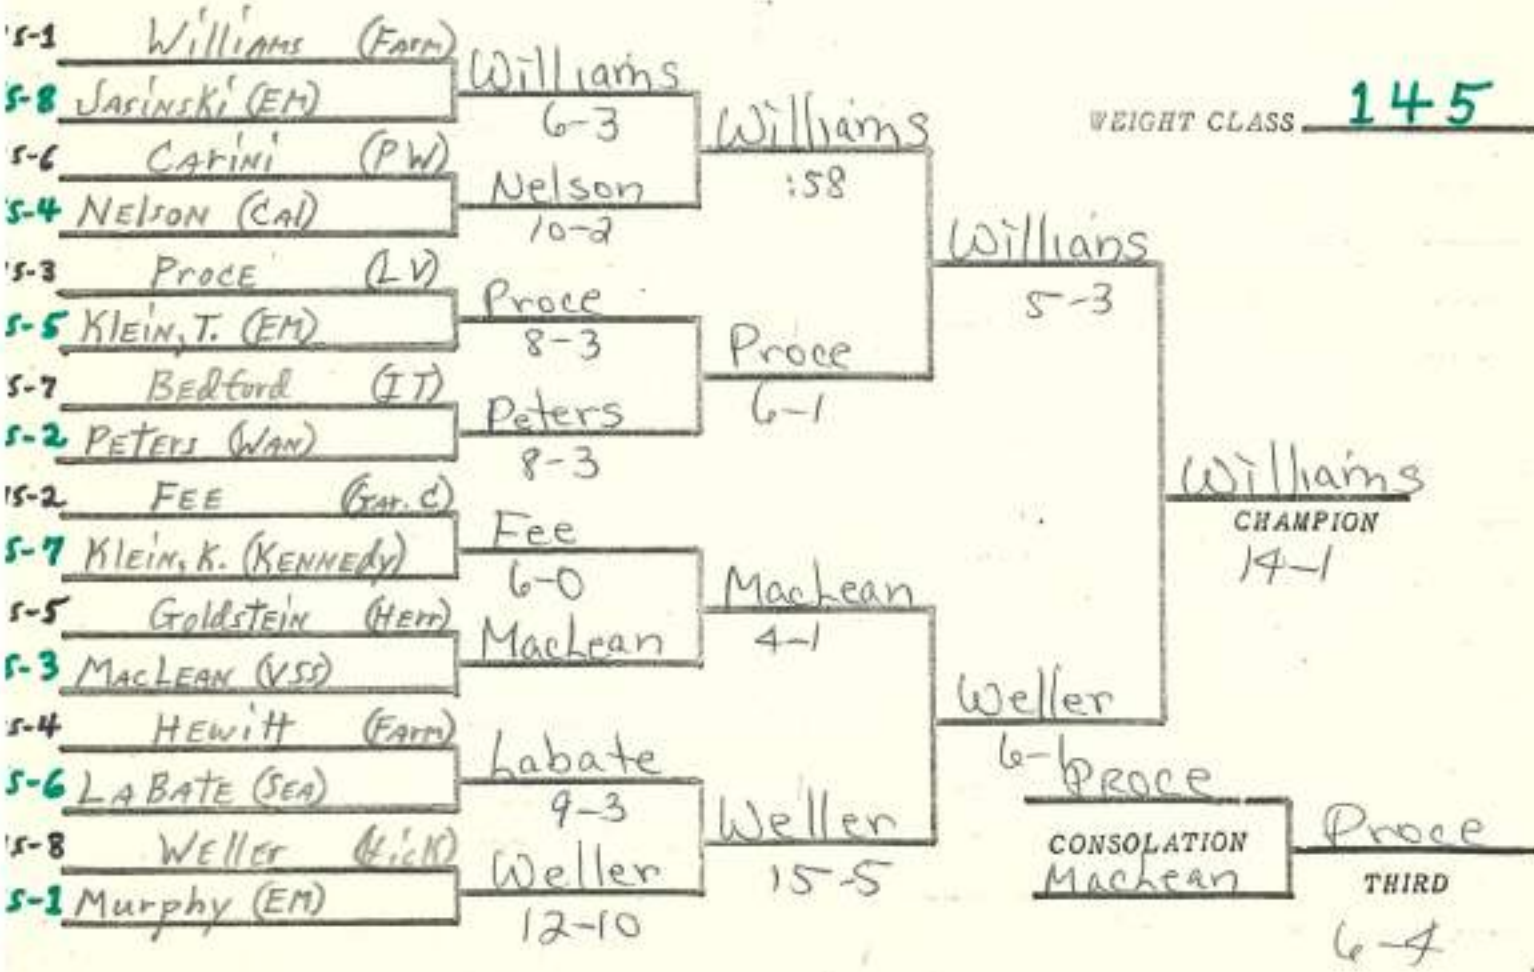

WEIGHT CLASS 98

- 15-2 Applebaum (G.I.C)
- 5-8 Schulman (VSN)
- 15-6 WEBER (FARM)
- 5-4 Lubell, R. (KENNEDY)
- 5-3 LITSICO (NS)
- 5-5 CRAMER (CAL)
- 5-7 STAPLETON (LV)
- 5-2 DEMOTT (MASS)
- 5-2 MITCHELL (GNS)
- 5-7 FECHTIG (LM)
- 15-5 MASSARO (MIN)
- 5-3 BRADINE (EM)
- 5-4 HIRSCH (HICK)
- 5-6 SATIR (EM)
- 5-8 MONACELLO (PIAGE)
- 5-2 Mirabella (MEP)

WEIGHT CLASS 105

112

WEIGHT CLASS

119

WEIGHT CLASS

(Purkin II)

177

WEIGHT CLASS