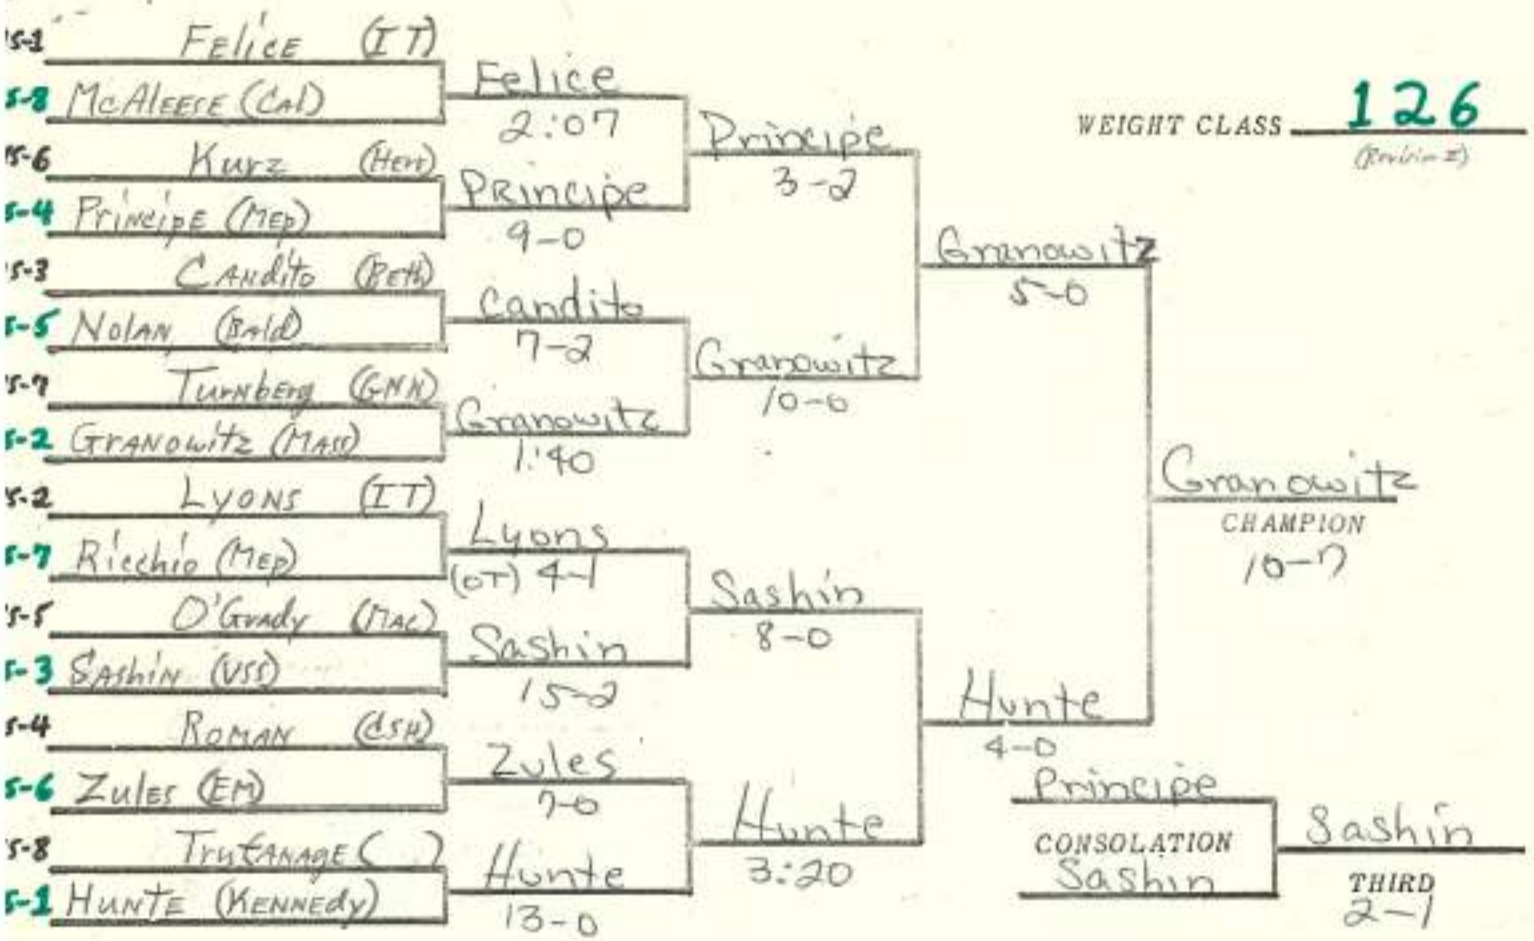

WEIGHT CLASS 98

- 15-2 Applebaum (G.I.C)
- 5-8 Schulman (VSN)
- 15-6 WEBER (FARM)
- 5-4 Lubell, R. (KENNEDY)
- 5-3 LITSICO (NS)
- 5-5 CRAMER (CAL)
- 5-7 STAPLETON (LV)
- 5-2 DEMOTT (MASS)
- 5-2 MITCHELL (GNS)
- 5-7 FECHTIG (LM)
- 15-5 MASSARO (MIN)
- 5-3 BRADINE (EM)
- 5-4 HIRSCH (HICK)
- 5-6 SATIR (EM)
- 5-8 MONACELLO (PIAGE)
- 5-2 Mirabella (MEP)

WEIGHT CLASS 105

112

WEIGHT CLASS

119

WEIGHT CLASS

(Purkin II)

177

WEIGHT CLASS