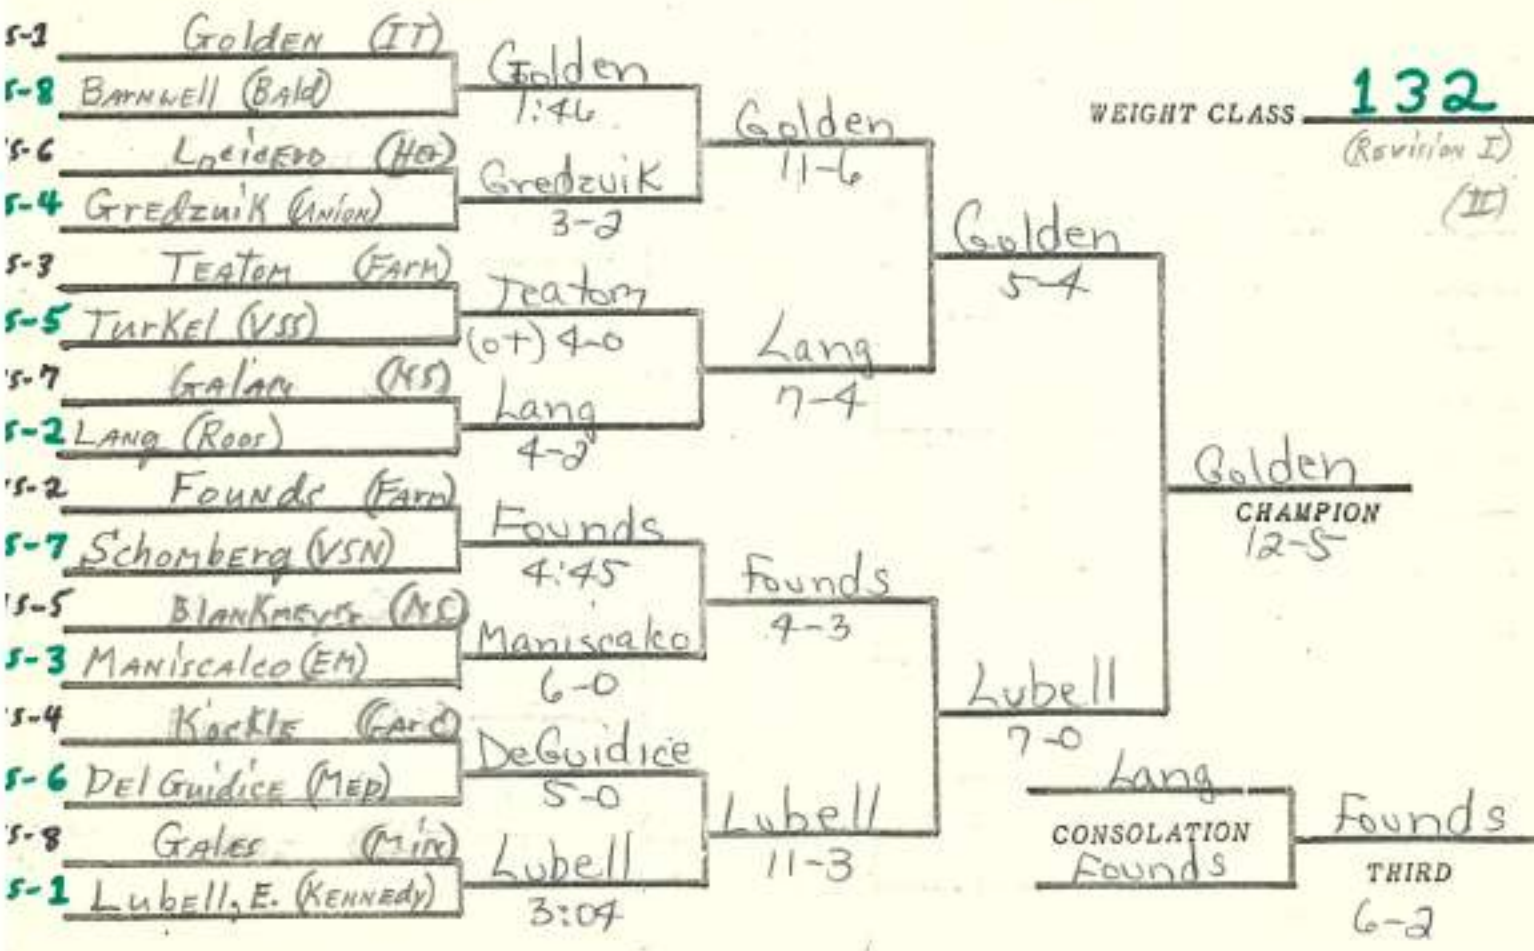

WEIGHT CLASS 98

- 15-2 Applebaum (G.I.C)
- 5-8 Schulman (VSN)
- 15-6 WEBER (FARM)
- 5-4 Lubell, R. (KENNEDY)
- 5-3 LITSICO (NS)
- 5-5 CRAMER (CAL)
- 5-7 STAPLETON (LV)
- 5-2 DEMOTT (MASS)
- 5-2 MITCHELL (GNS)
- 5-7 FECHTIG (LM)
- 15-5 MASSARO (MIN)
- 5-3 BRADINE (EM)
- 5-4 HIRSCH (HICK)
- 5-6 SATIR (EM)
- 5-8 MONACELLO (PIAGE)
- 5-2 Mirabella (MEP)

WEIGHT CLASS 105

112

WEIGHT CLASS

119

WEIGHT CLASS

(Purkin II)

177

WEIGHT CLASS