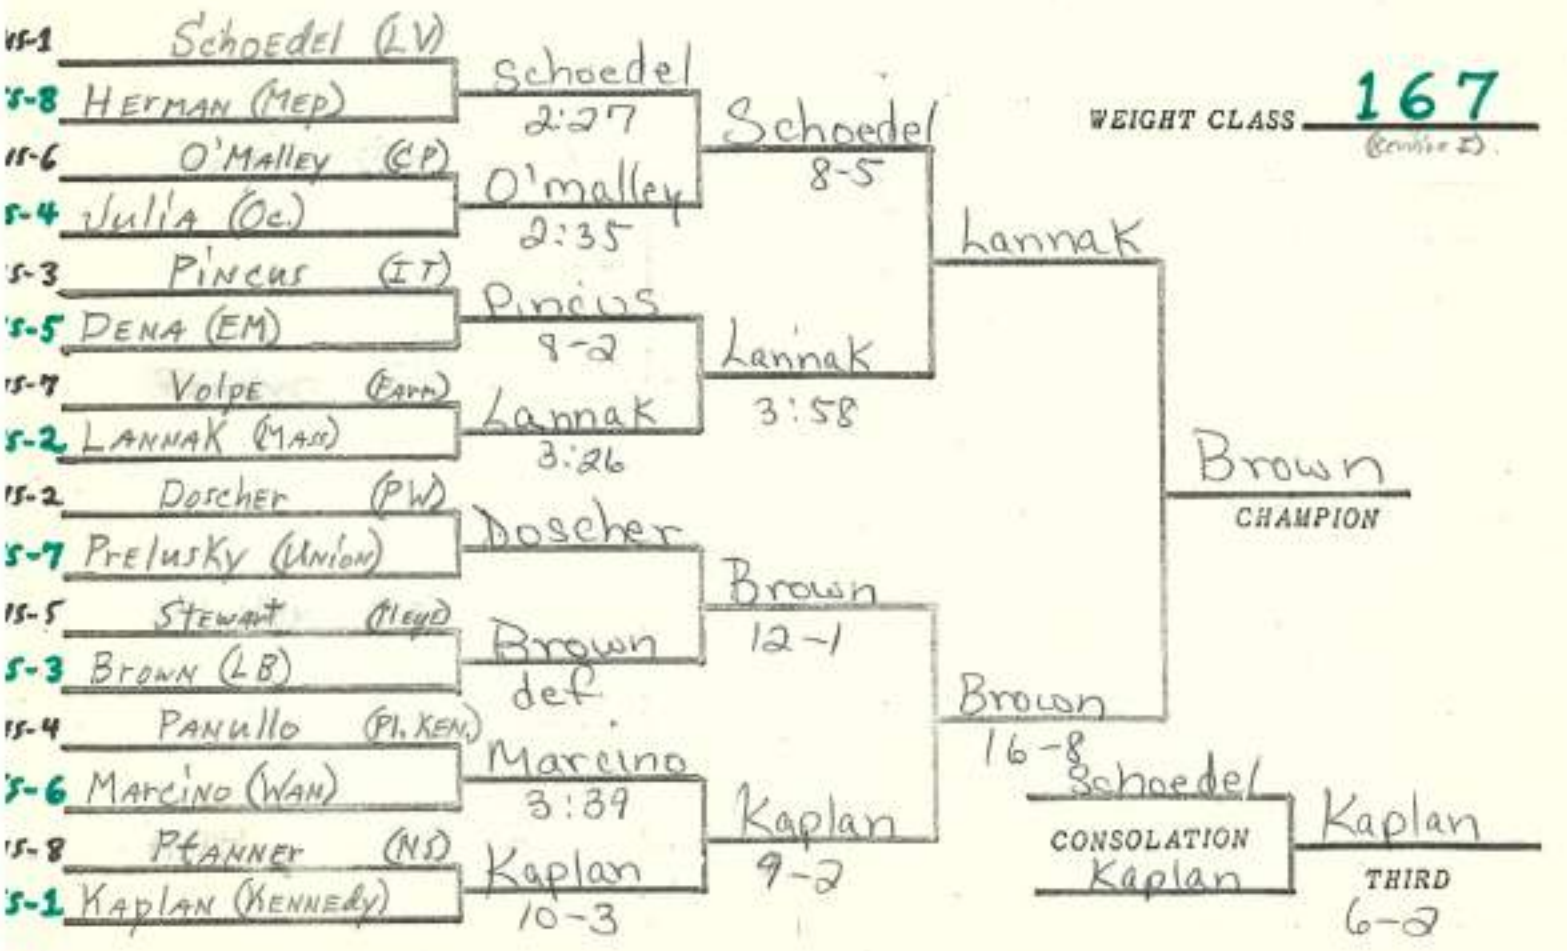

WEIGHT CLASS 98

- 15-2 Applebaum (G.I.C)
- 5-8 Schulman (VSN)
- 15-6 WEBER (FARM)
- 5-4 Lubell, R. (KENNEDY)
- 5-3 LITSICO (NS)
- 5-5 CRAMER (CAL)
- 5-7 STAPLETON (LV)
- 5-2 DEMOTT (MASS)
- 5-2 MITCHELL (GNS)
- 5-7 FECHTIG (LM)
- 15-5 MASSARO (MIN)
- 5-3 BRADINE (EM)
- 5-4 HIRSCH (HICK)
- 5-6 SATIR (EM)
- 5-8 MONACELLO (PIAGE)
- 5-2 Mirabella (MEP)

WEIGHT CLASS 105

112

WEIGHT CLASS

119

WEIGHT CLASS

(Purkin II)

177

WEIGHT CLASS