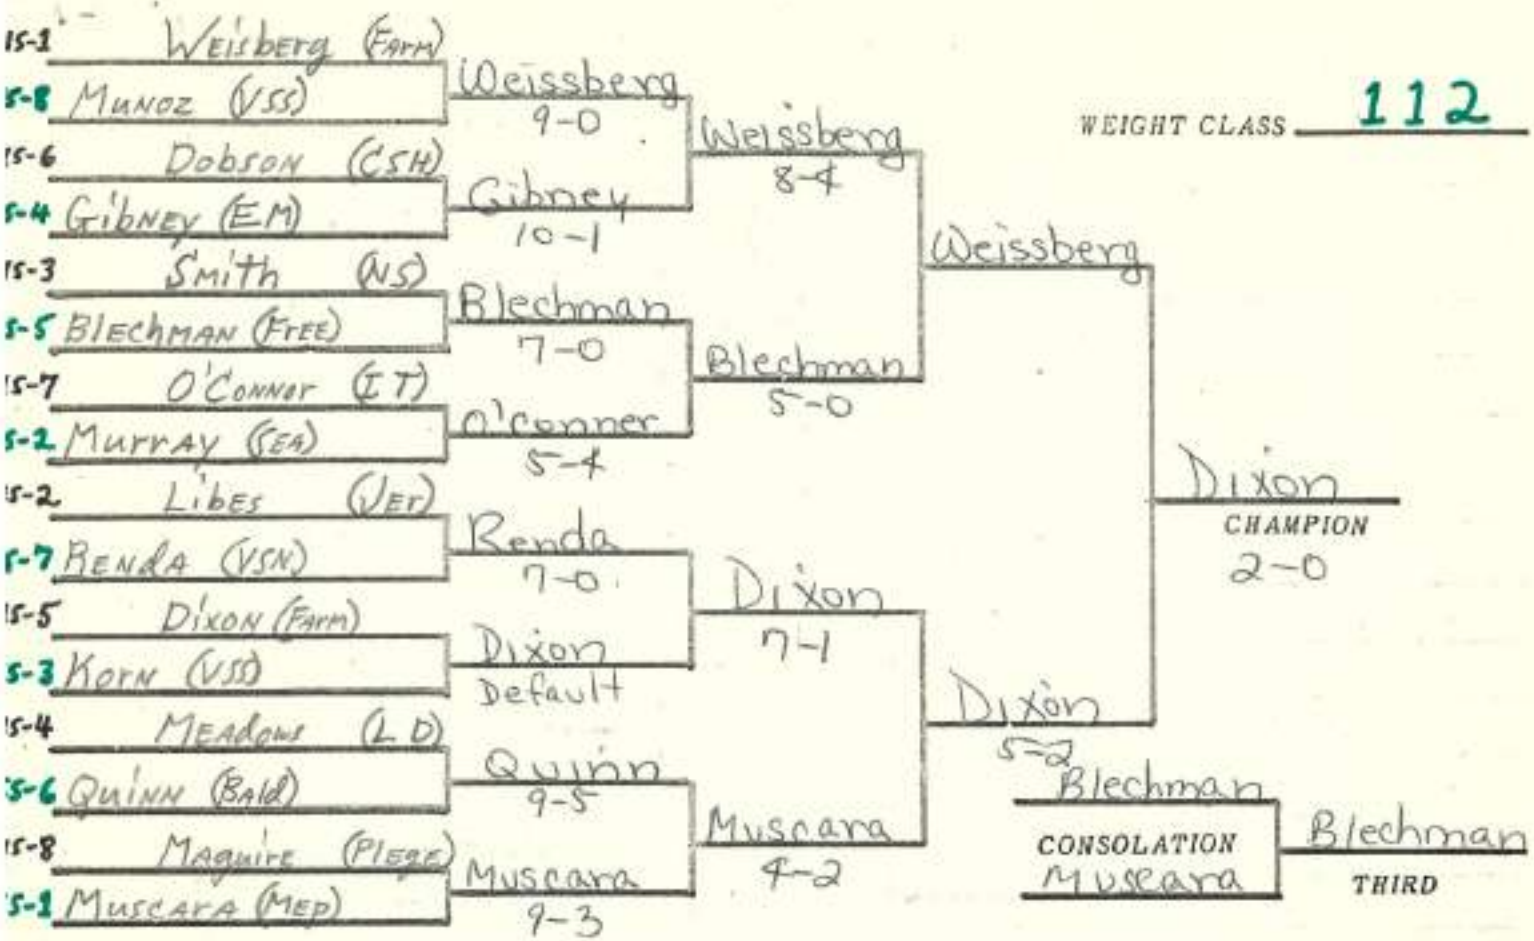

1971 SECTION 8

- 15-2 Siegal (Farm)
- 5-8 Sinigalli (CA)
- 15-6 RUEGER (WEST)
- 5-4 DIONISED (BAL)
- 15-3 Bohn (MIN)
- 5-5 KAY (BER)
- 15-7 PELLET (HEIT)
- 5-2 EARL (VSC)
- 5-2 FARIELLO (JER)
- 5-7 Lubell, D. (KENNEDY)
- 15-5 DEILIA (HICK)
- 5-3 APPLEBAUM (LAN)
- 15-4 RICHMAN (JER)
- 5-6 Biagini (MASS)
- 15-8 McDONALD (IT)
- 5-2 Smith (CAL)

WEIGHT CLASS 98

- 15-2 Applebaum (G.I.C)
- 5-8 Schulman (VSN)
- 15-6 WEBER (FARM)
- 5-4 Lubell, R. (KENNEDY)
- 5-3 LITSICO (NS)
- 5-5 CRAMER (CAL)
- 5-7 STAPLETON (LV)
- 5-2 DEMOTT (MASS)
- 5-2 MITCHELL (GNS)
- 5-7 FECHTIG (LM)
- 15-5 MASSARO (MIN)
- 5-3 BRADINE (EM)
- 5-4 HIRSCH (HICK)
- 5-6 SATIR (EM)
- 5-8 MONACELLO (PIAGE)
- 5-2 Mirabella (MEP)

WEIGHT CLASS 105

112

WEIGHT CLASS

119

WEIGHT CLASS

(Purkin II)

177

WEIGHT CLASS