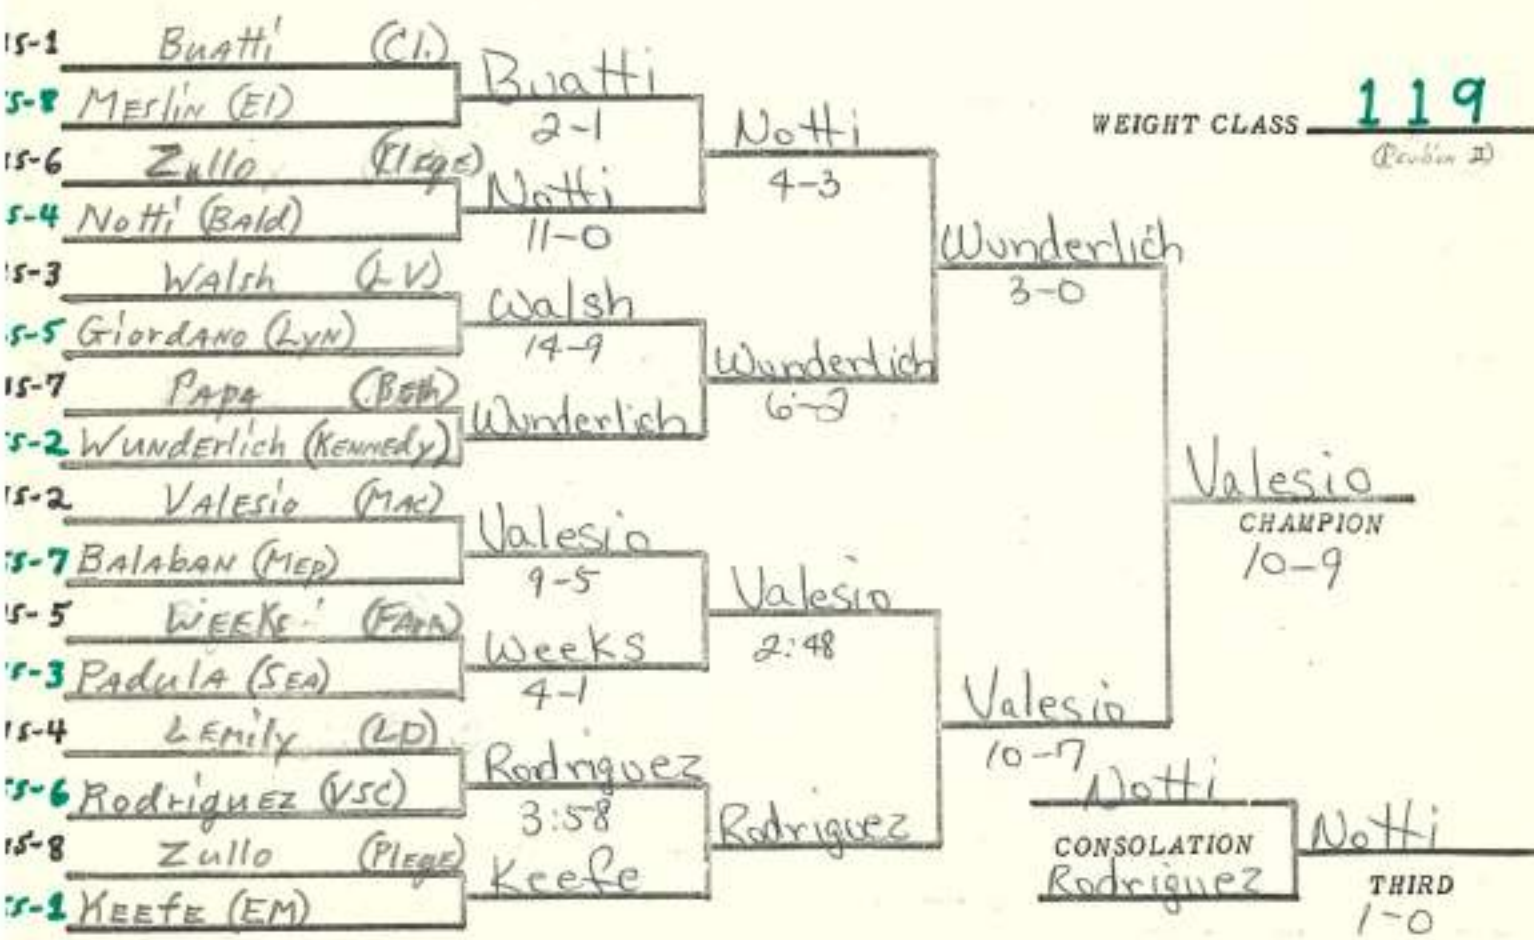

WEIGHT CLASS 98

- 15-2 Applebaum (G.I.C)
- 5-8 Schulman (VSN)
- 15-6 WEBER (FARM)
- 5-4 Lubell, R. (KENNEDY)
- 5-3 LITSICO (NS)
- 5-5 CRAMER (CAL)
- 5-7 STAPLETON (LV)
- 5-2 DEMOTT (MASS)
- 5-2 MITCHELL (GNS)
- 5-7 FECHTIG (LM)
- 15-5 MASSARO (MIN)
- 5-3 BRADINE (EM)
- 5-4 HIRSCH (HICK)
- 5-6 SATIR (EM)
- 5-8 MONACELLO (PIAGE)
- 5-2 Mirabella (MEP)

WEIGHT CLASS 105

112

WEIGHT CLASS

119

WEIGHT CLASS

(Purkin II)

177

WEIGHT CLASS