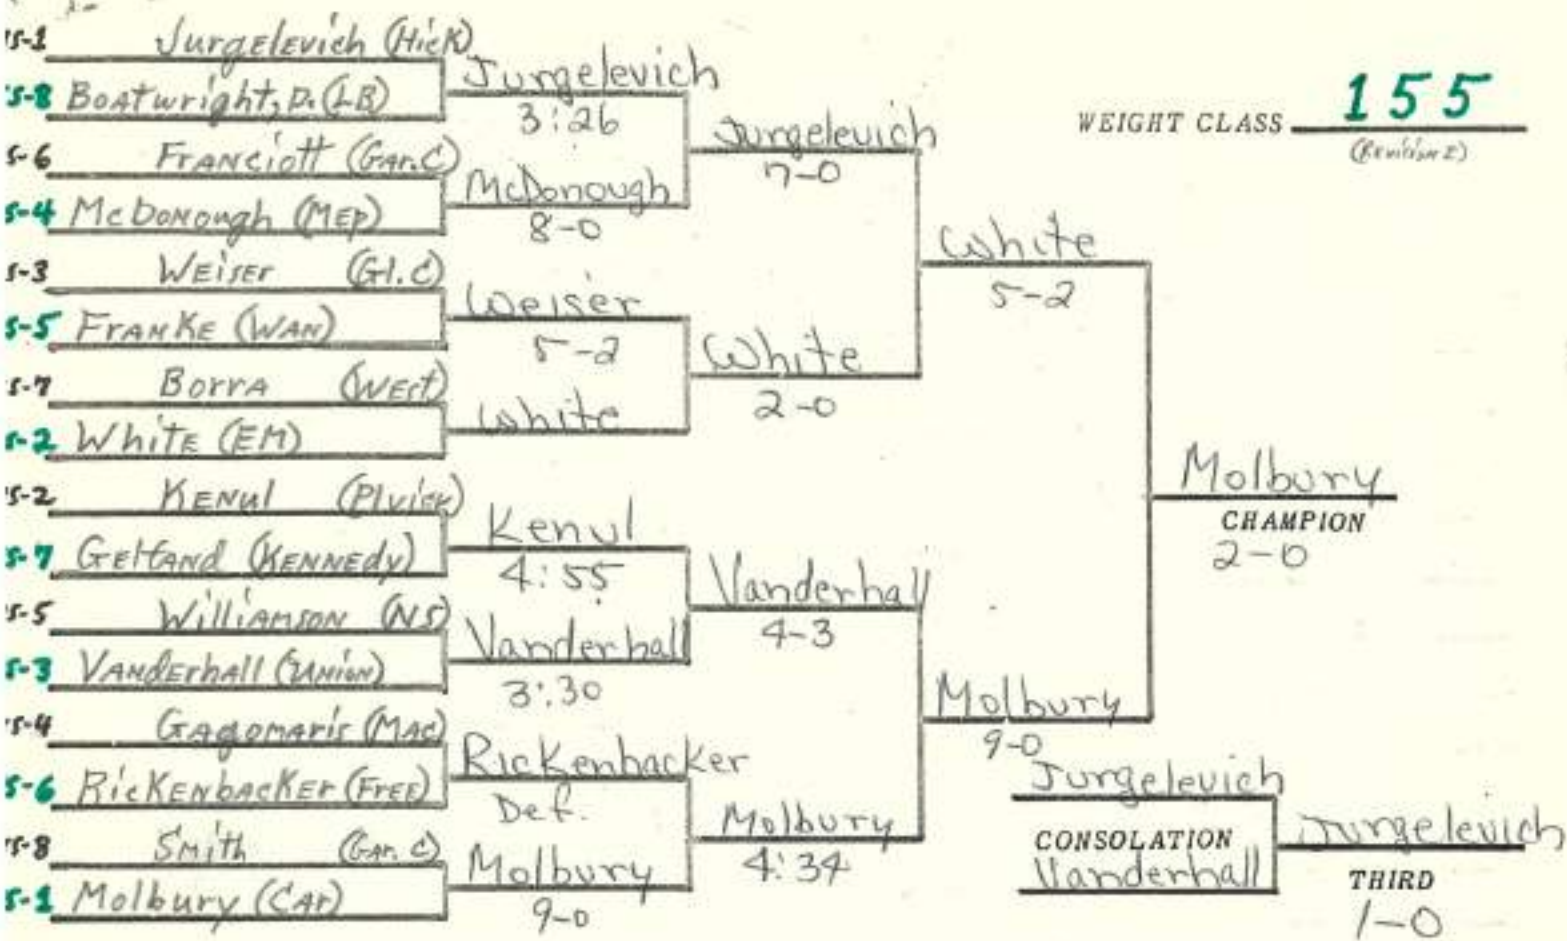

WEIGHT CLASS 98

- 15-2 Applebaum (G.I.C)
- 5-8 Schulman (VSN)
- 15-6 WEBER (FARM)
- 5-4 Lubell, R. (KENNEDY)
- 5-3 LITSICO (NS)
- 5-5 CRAMER (CAL)
- 5-7 STAPLETON (LV)
- 5-2 DEMOTT (MASS)
- 5-2 MITCHELL (GNS)
- 5-7 FECHTIG (LM)
- 15-5 MASSARO (MIN)
- 5-3 BRADINE (EM)
- 5-4 HIRSCH (HICK)
- 5-6 SATIR (EM)
- 5-8 MONACELLO (PIAGE)
- 5-2 Mirabella (MEP)

WEIGHT CLASS 105

112

WEIGHT CLASS

119

WEIGHT CLASS

(Purkin II)

177

WEIGHT CLASS