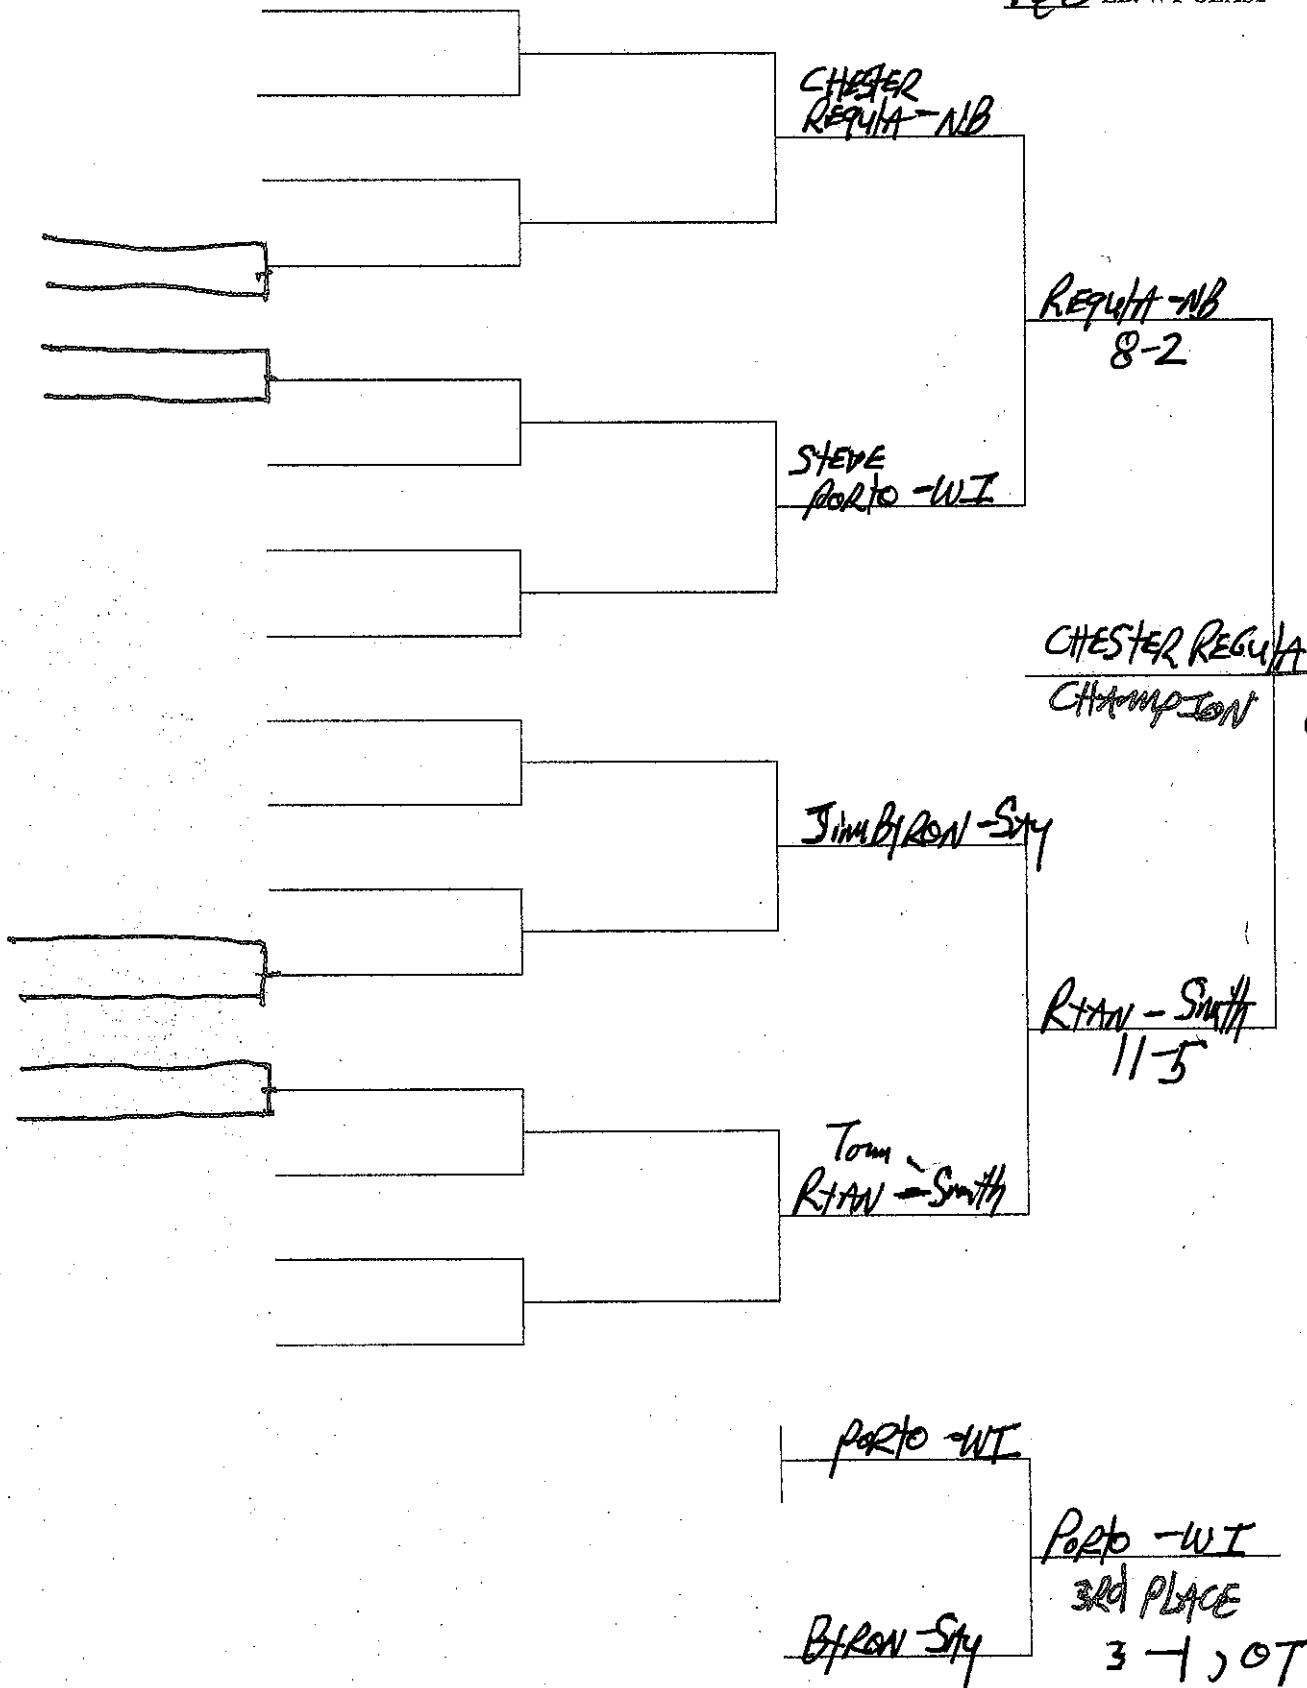

THE 1966

Suffolk County - SECTION II PUBLIC HIGH SCHOOL WRESTLING CHAMPIONSHIPS

168 LB. WT CLASS