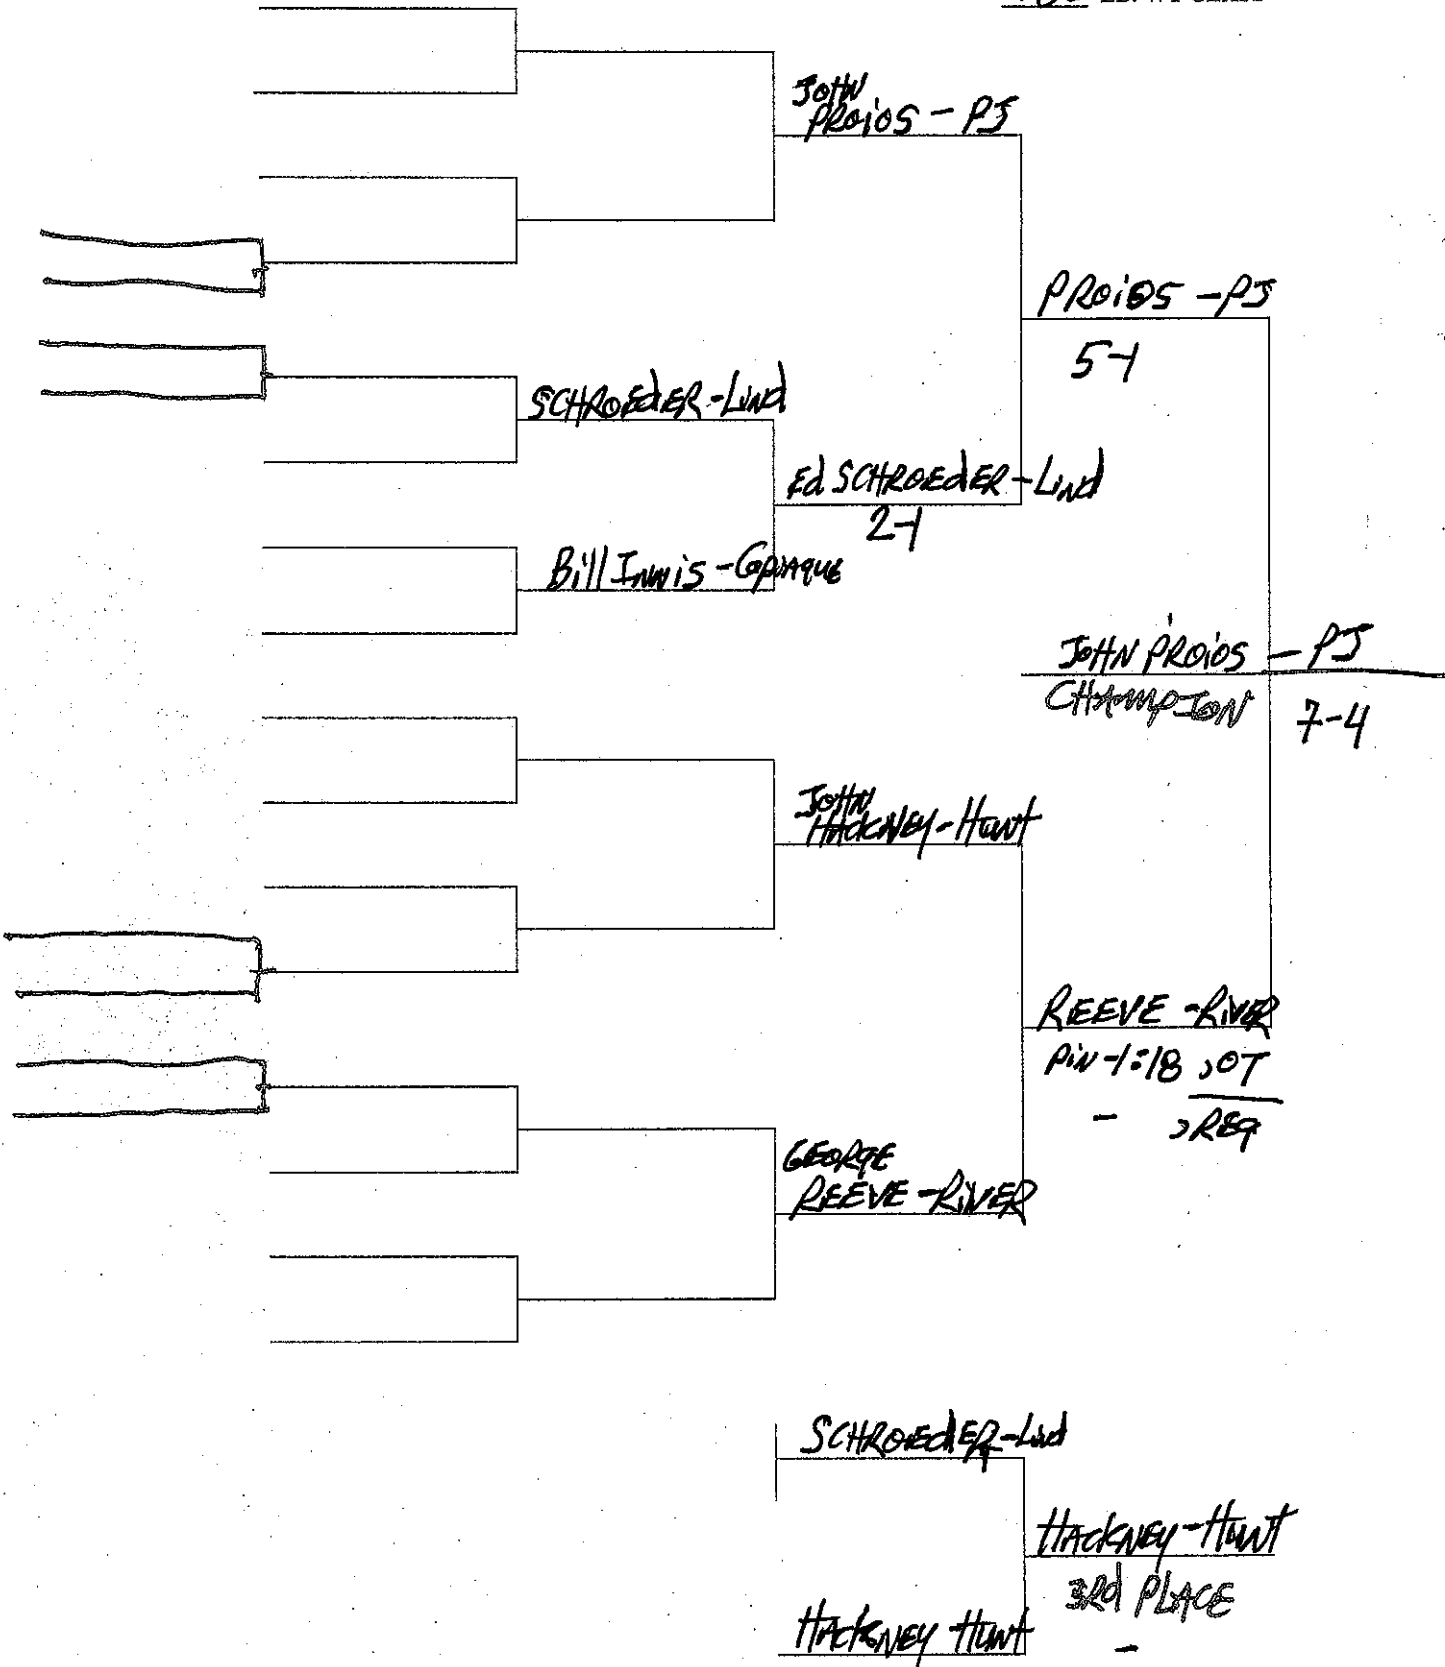

157 LB. WT CLASS

THE 1966

Suffolk County - SECTION II PUBLIC HIGH SCHOOL WRESTLING CHAMPIONSHIPS

168 LB. WT CLASS

THE 1966 Suffolk County - SECTION II PUBLIC HIGH SCHOOL WRESTLING CHAMPIONSHIPS

183 LB. WT CLASS