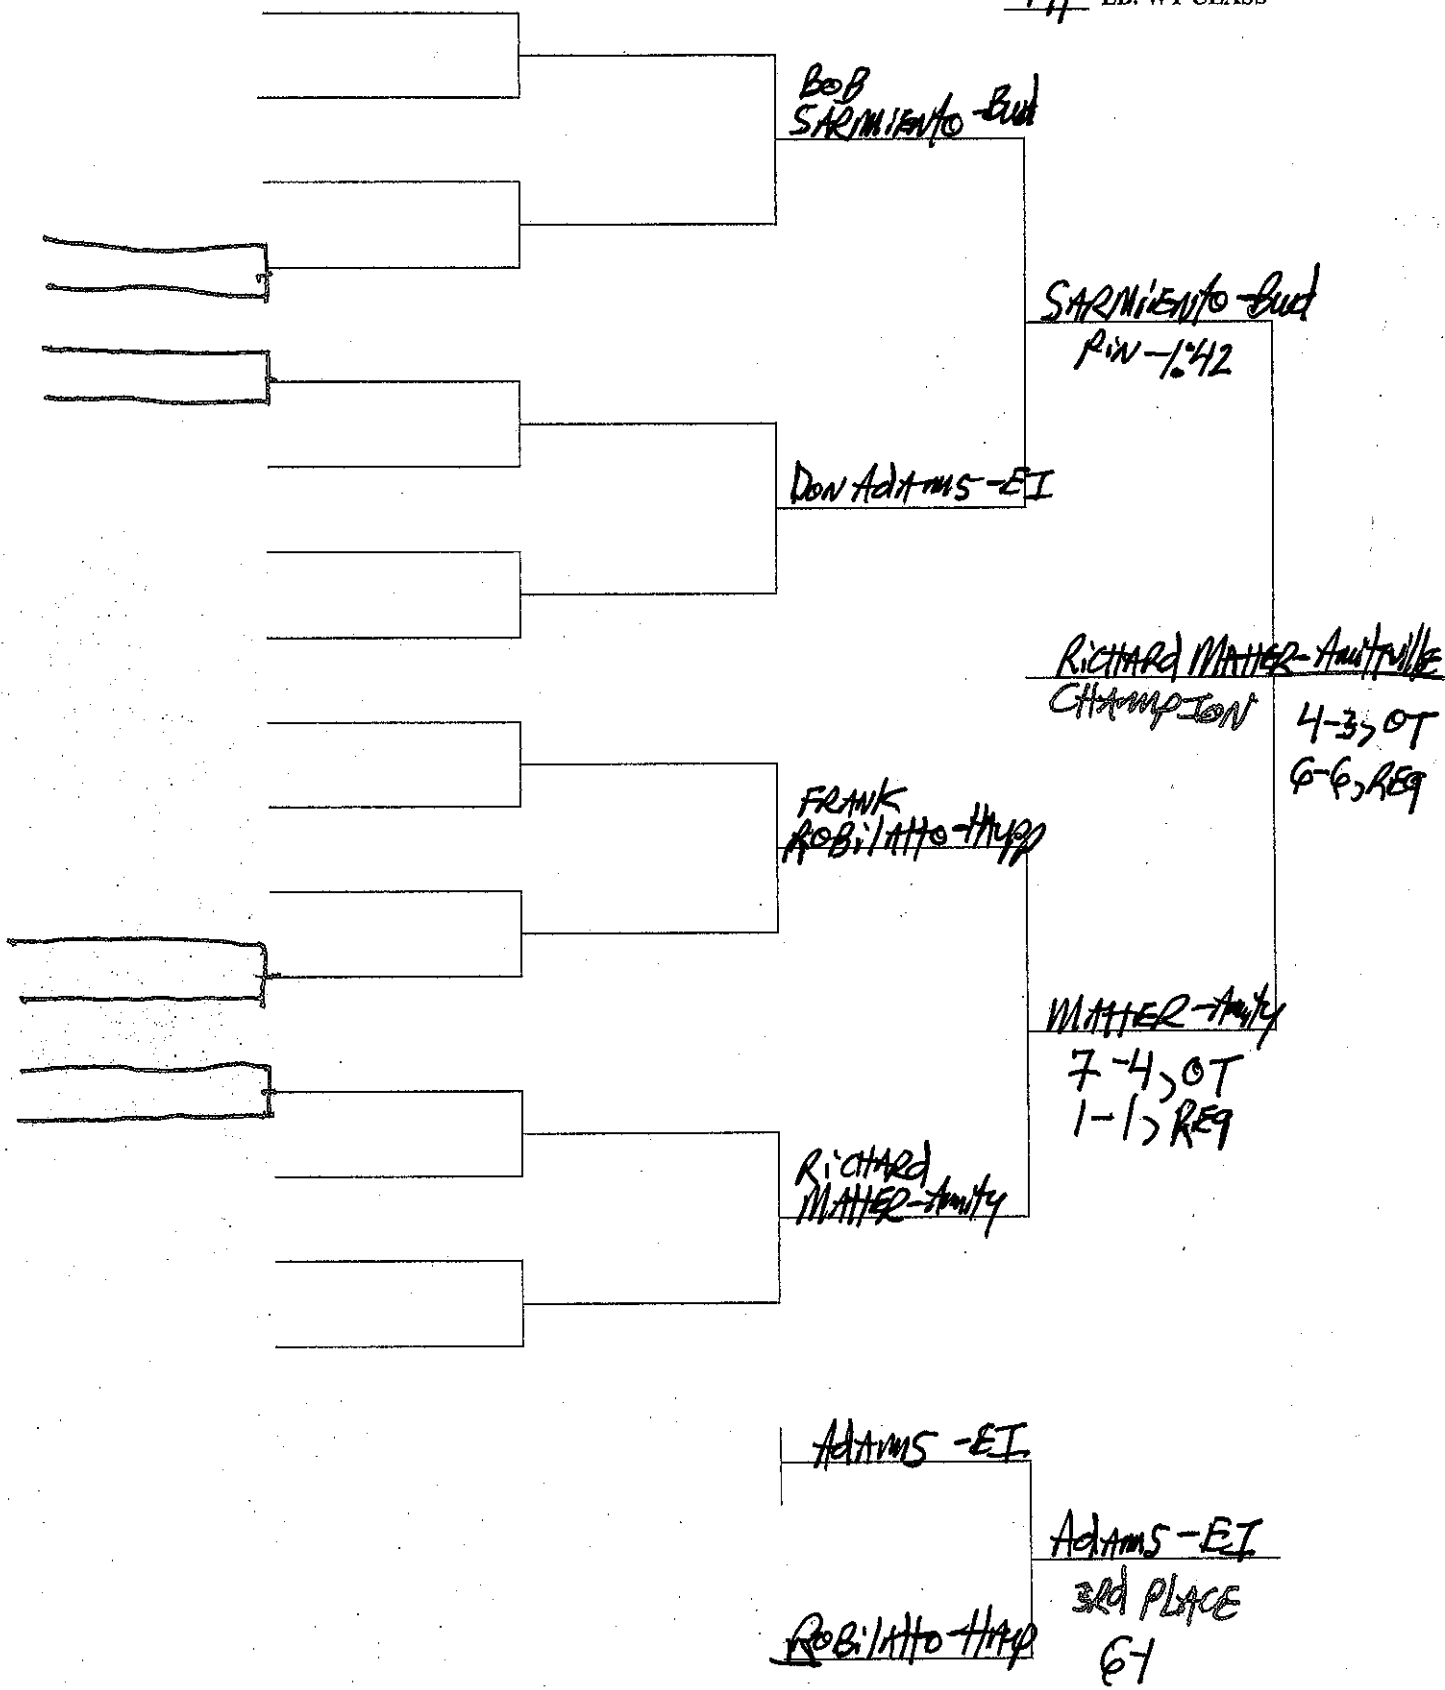

THE 1966 Suffolk County - SECTION II Public High School
WRESTLING CHAMPIONSHIPS

141 LB. WT CLASS