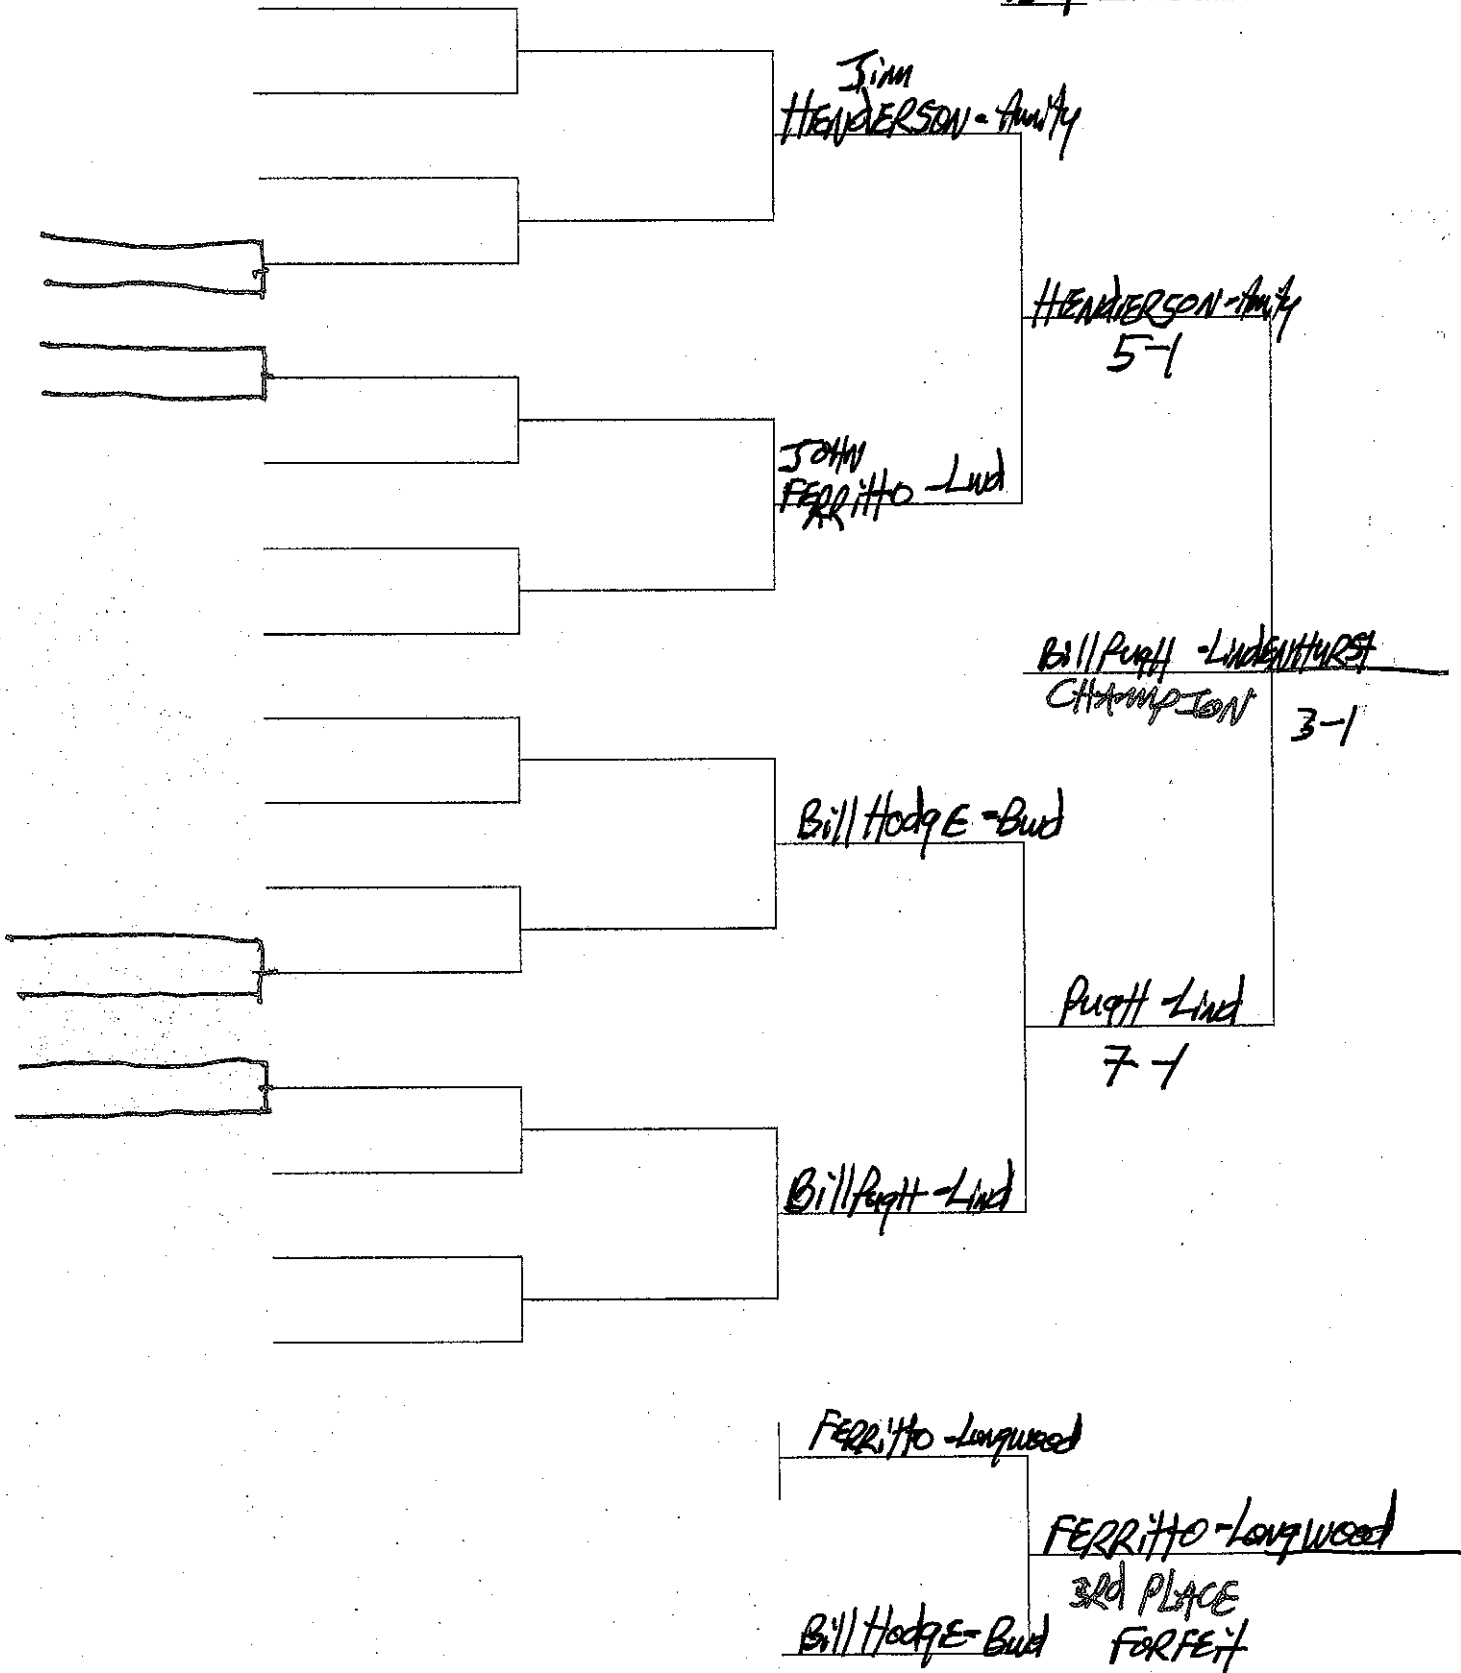

THE 1966 Suffolk County - SECTION II PUBLIC HIGH SCHOOL WRESTLING CHAMPIONSHIPS

157 LB. WT CLASS