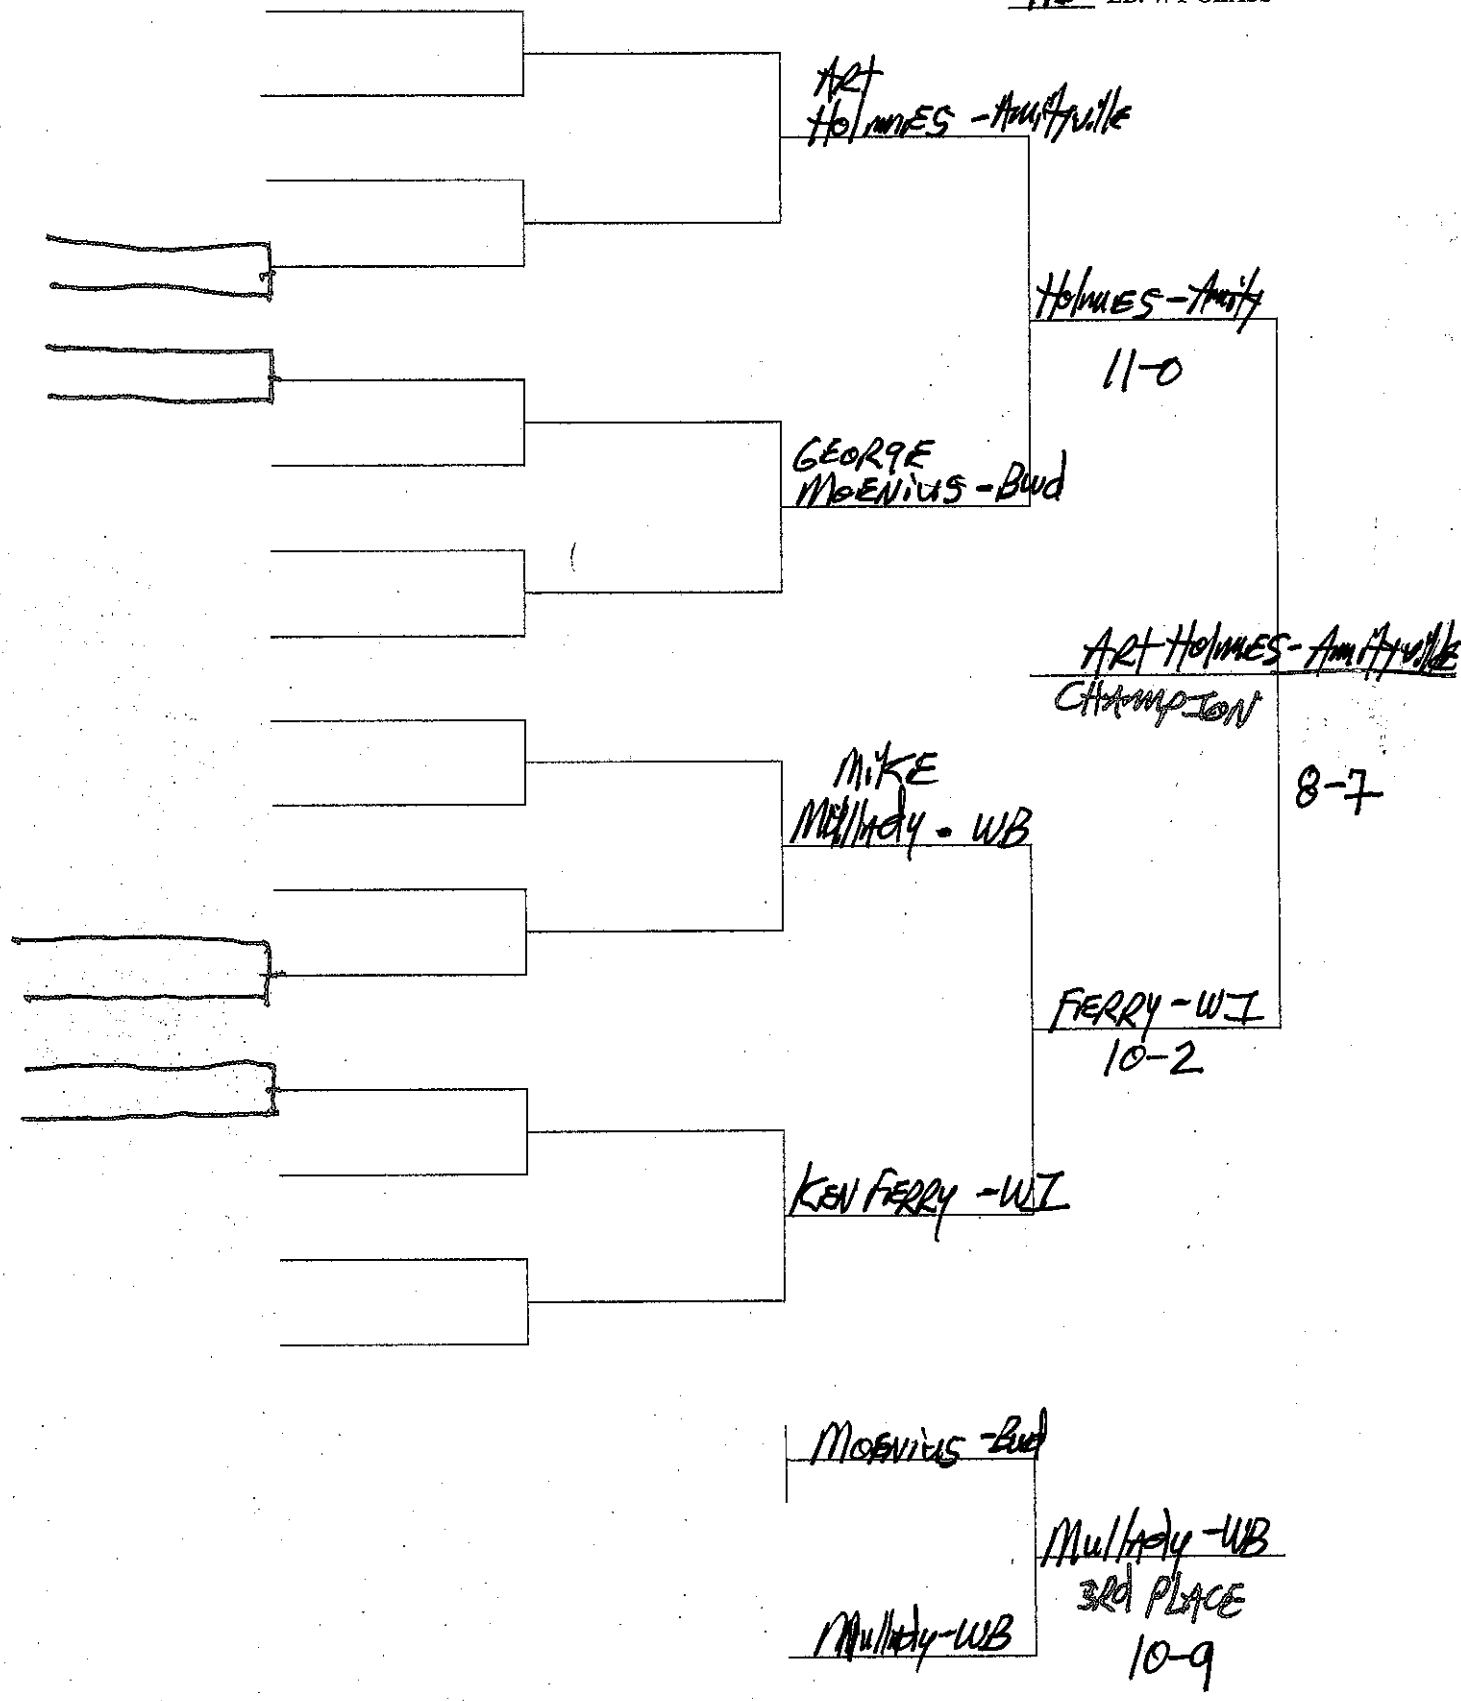

THE 1966 Suffolk County - SECTION II PUBLIC HIGH SCHOOL WRESTLING CHAMPIONSHIPS

115 LB. WT CLASS