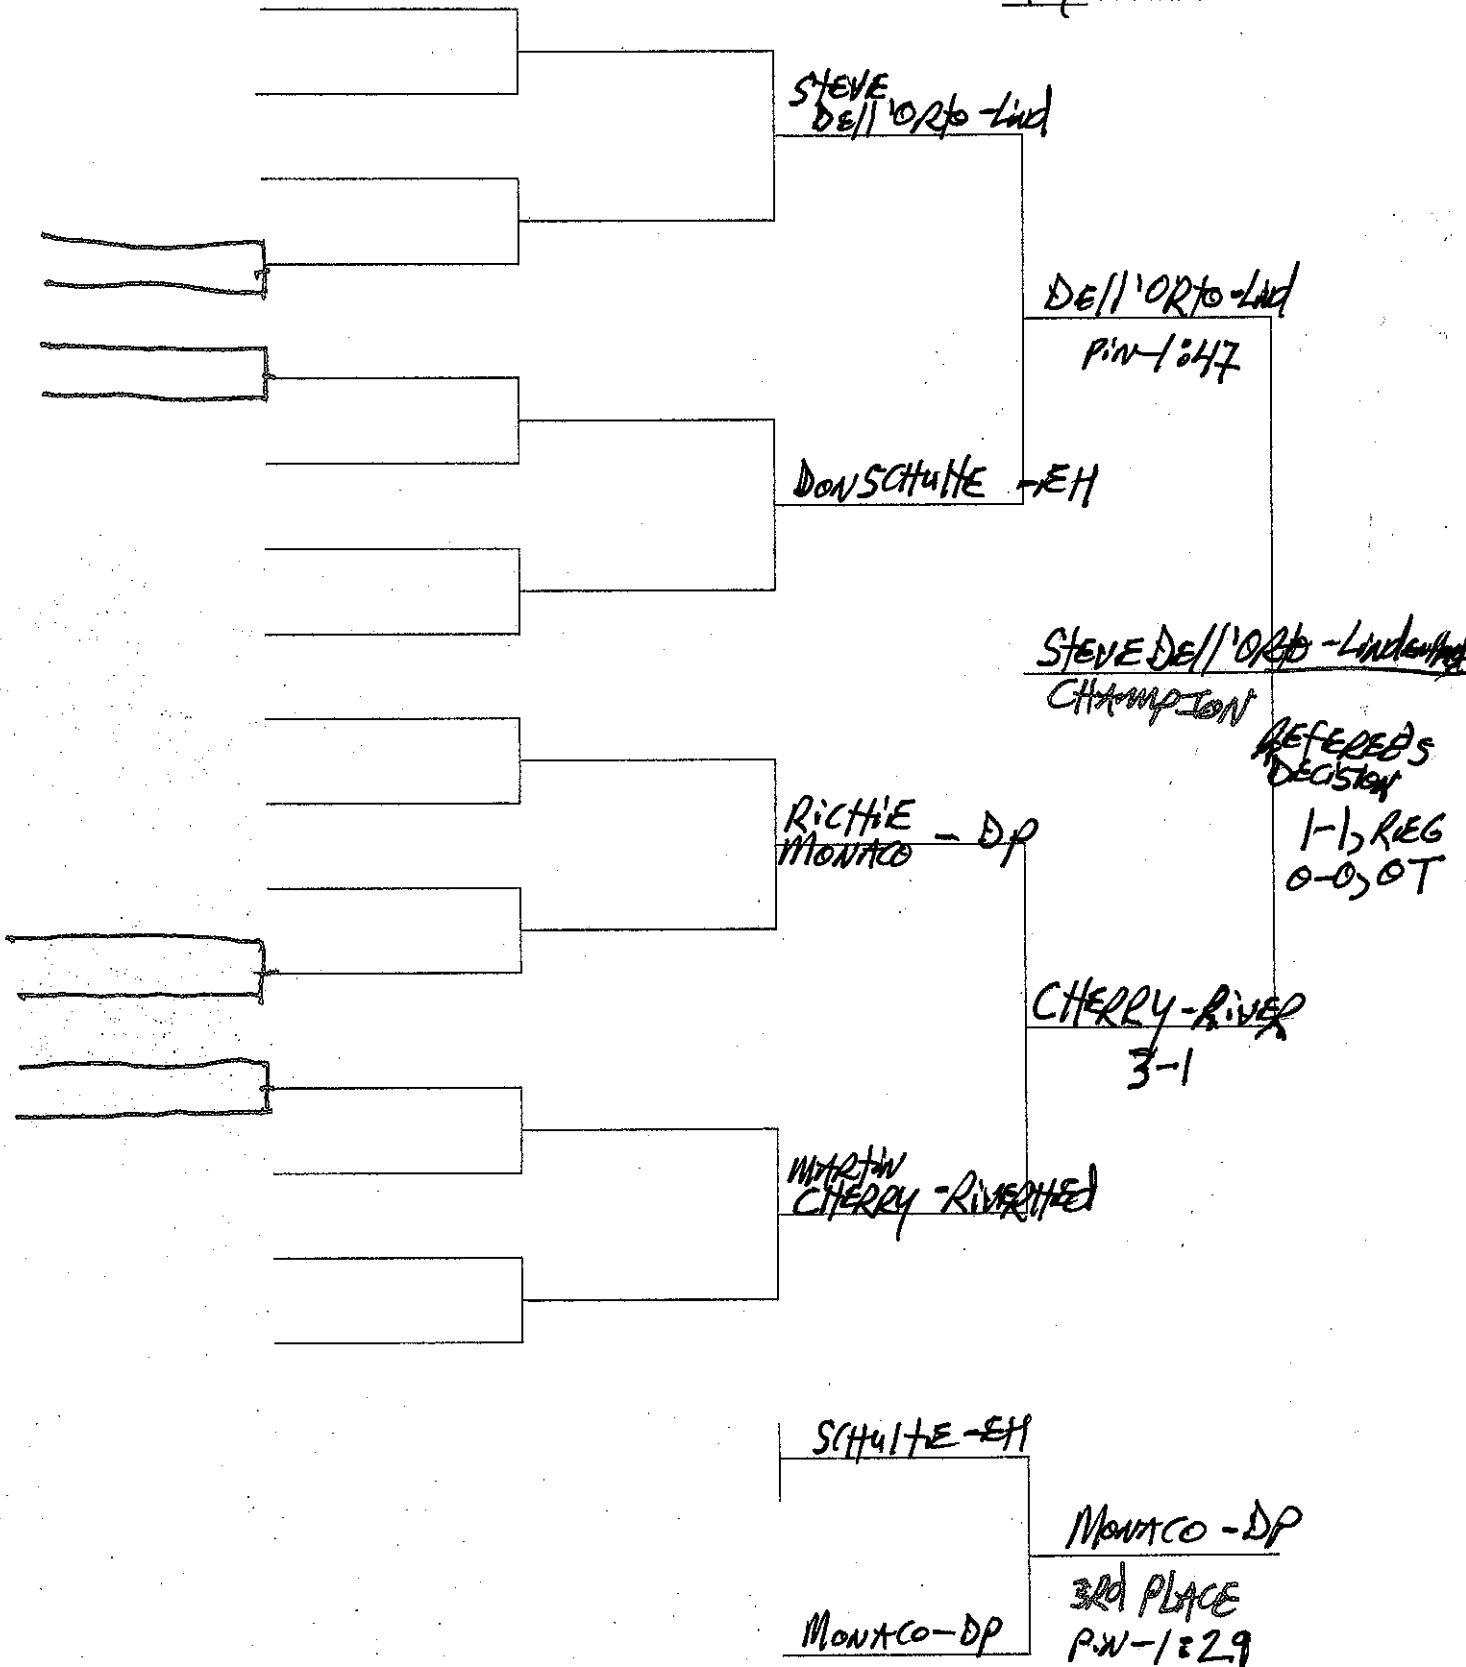

THE 1966 Suffolk County - SECTION II PUBLIC HIGH SCHOOL WRESTLING CHAMPIONSHIPS

98 LB. WT CLASS

THE 1966 Suffolk County - SECTION II PUBLIC HIGH SCHOOL WRESTLING CHAMPIONSHIPS

106 LB. WT CLASS

THE 1966 Suffolk County - SECTION II PUBLIC HIGH SCHOOL WRESTLING CHAMPIONSHIPS