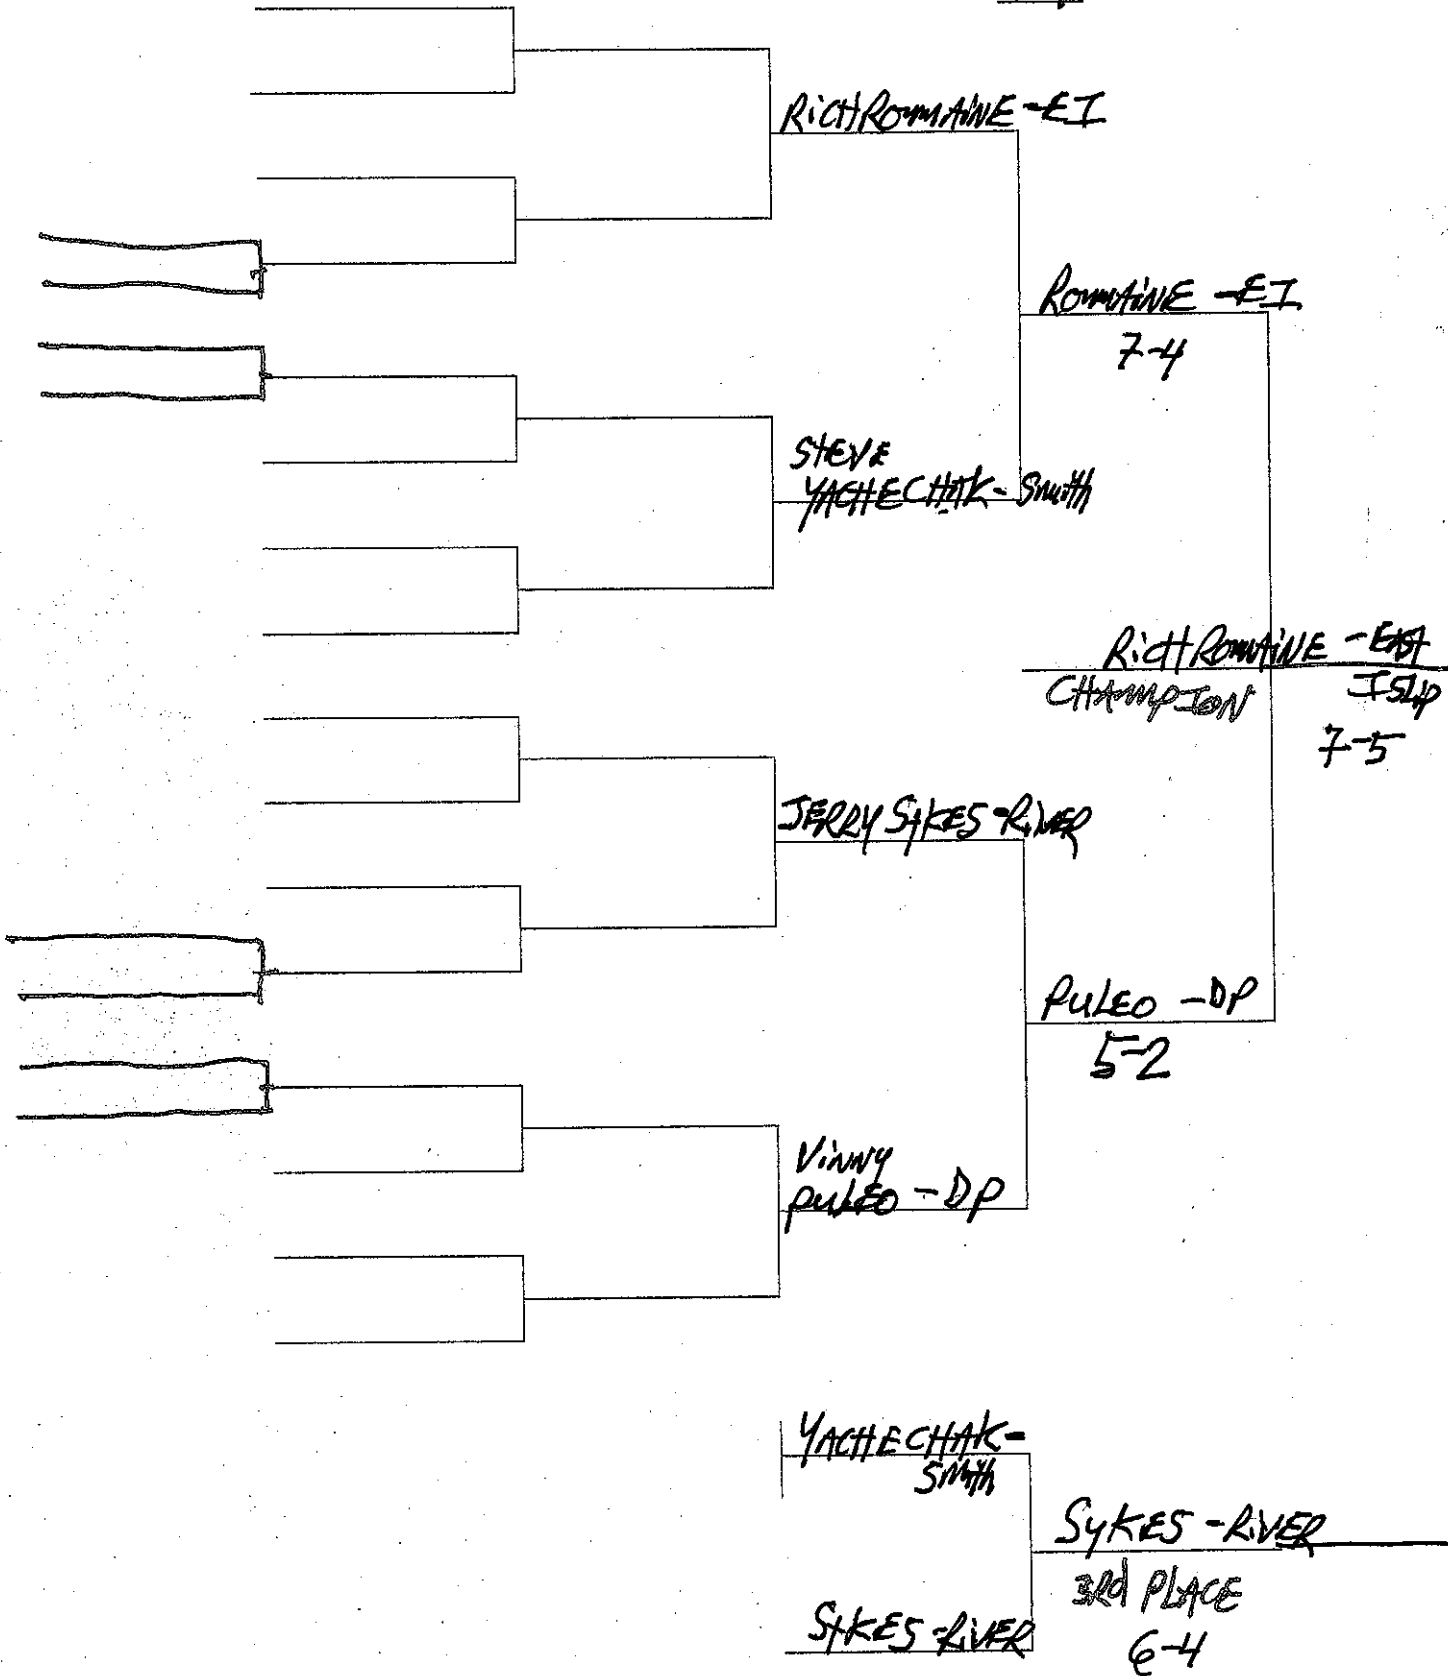

THE 1966 Suffolk County - SECTION II PUBLIC HIGH SCHOOL WRESTLING CHAMPIONSHIPS

136 LB. WT CLASS