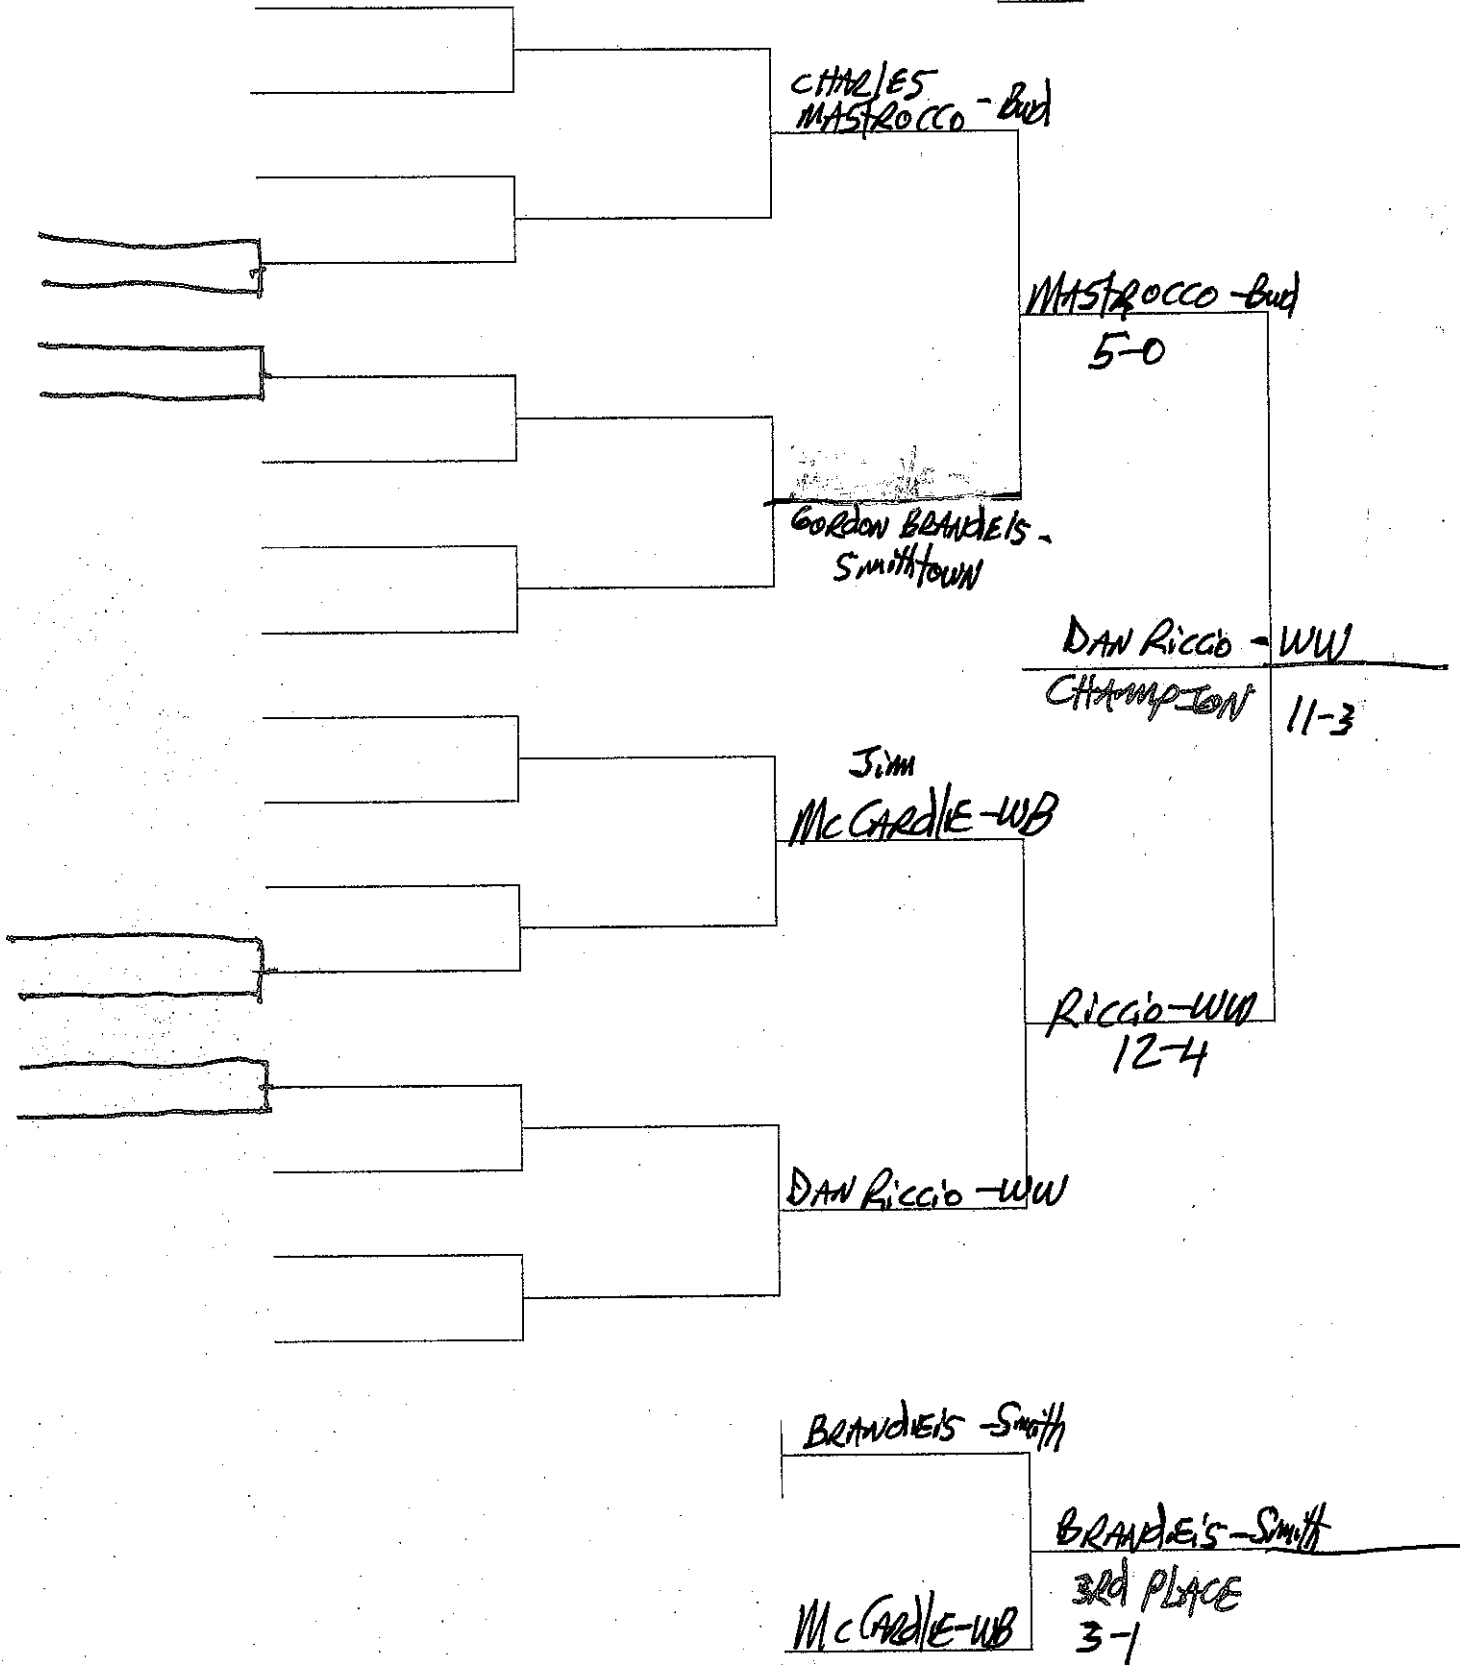

THE 1966 Suffolk County - SECTION II PUBLIC HIGH SCHOOL WRESTLING CHAMPIONSHIPS

98 LB. WT CLASS

THE 1966 Suffolk County - SECTION II PUBLIC HIGH SCHOOL WRESTLING CHAMPIONSHIPS

106 LB. WT CLASS

THE 1966 Suffolk County - SECTION II PUBLIC HIGH SCHOOL WRESTLING CHAMPIONSHIPS

115 LB. WT CLASS

THE 1966 SUFFOLK COUNTY - SECTION II PUBLIC HIGH SCHOOL WRESTLING CHAMPIONSHIPS

123 LB. WT CLASS

~~PAUL MELCHOIR -~~  
LINDENTHURST MELCHOIR - Lind

Paul  
MELCHOIR Lind

MELCHOIR - Lind  
12-2