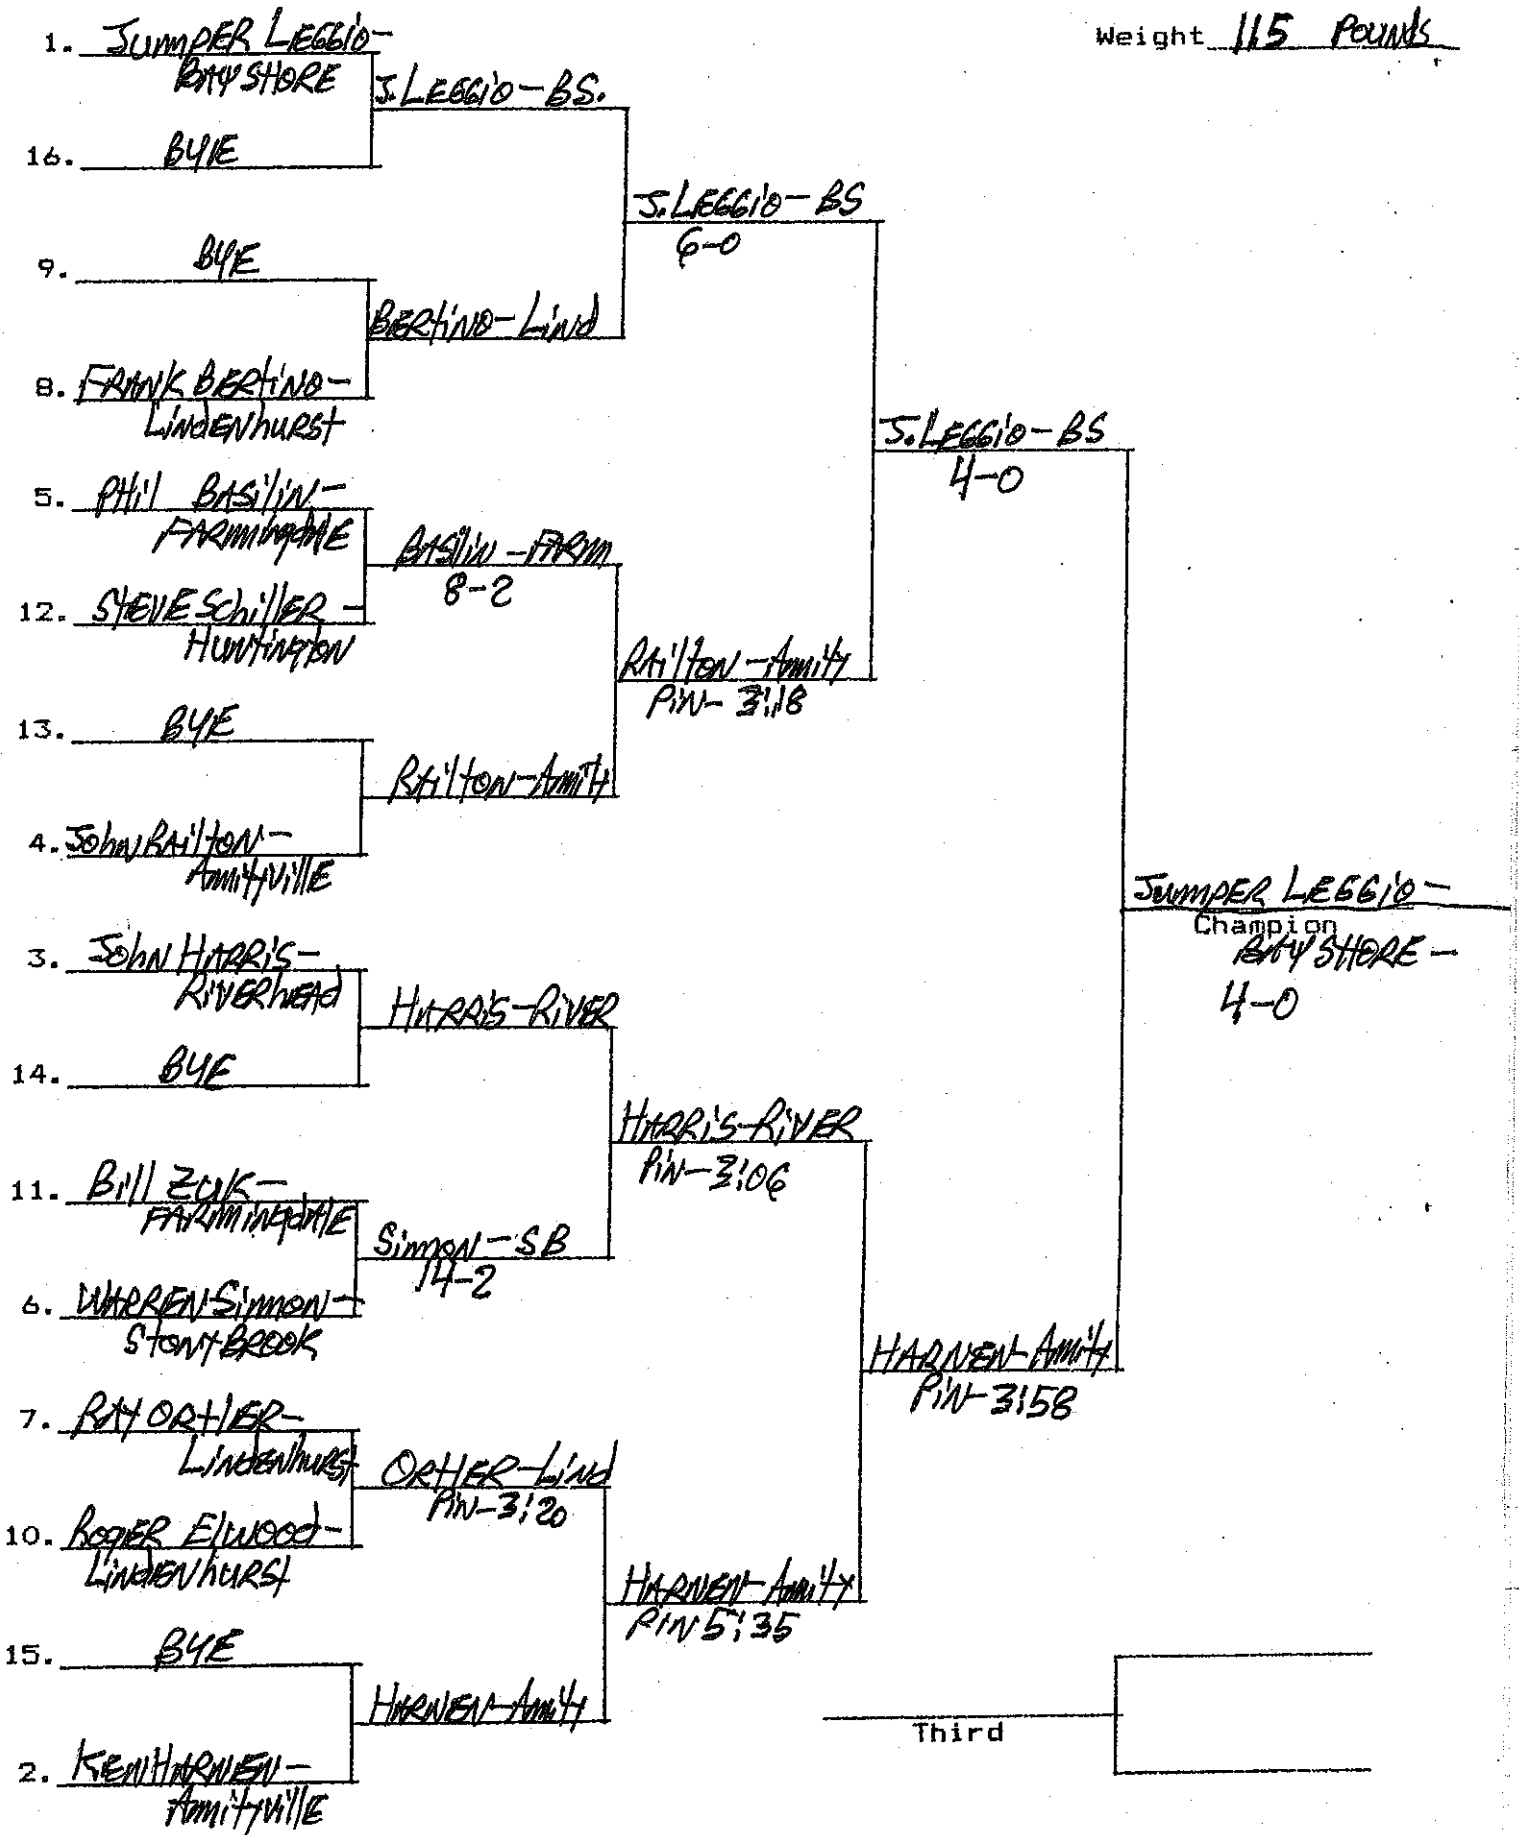

THE 1952 EASTERN LONG ISLAND (SUFFOLK COUNTY) PUBLIC HIGH SCHOOL VARSITY WRESTLING TOURNAMENT:

1952

Weight 106 POUNDS

THERE WERE NO CONSOLATION MATCHES!!!

Weight 115 POUNDS

Weight 123 POUNDS

Weight 130 POUNDS