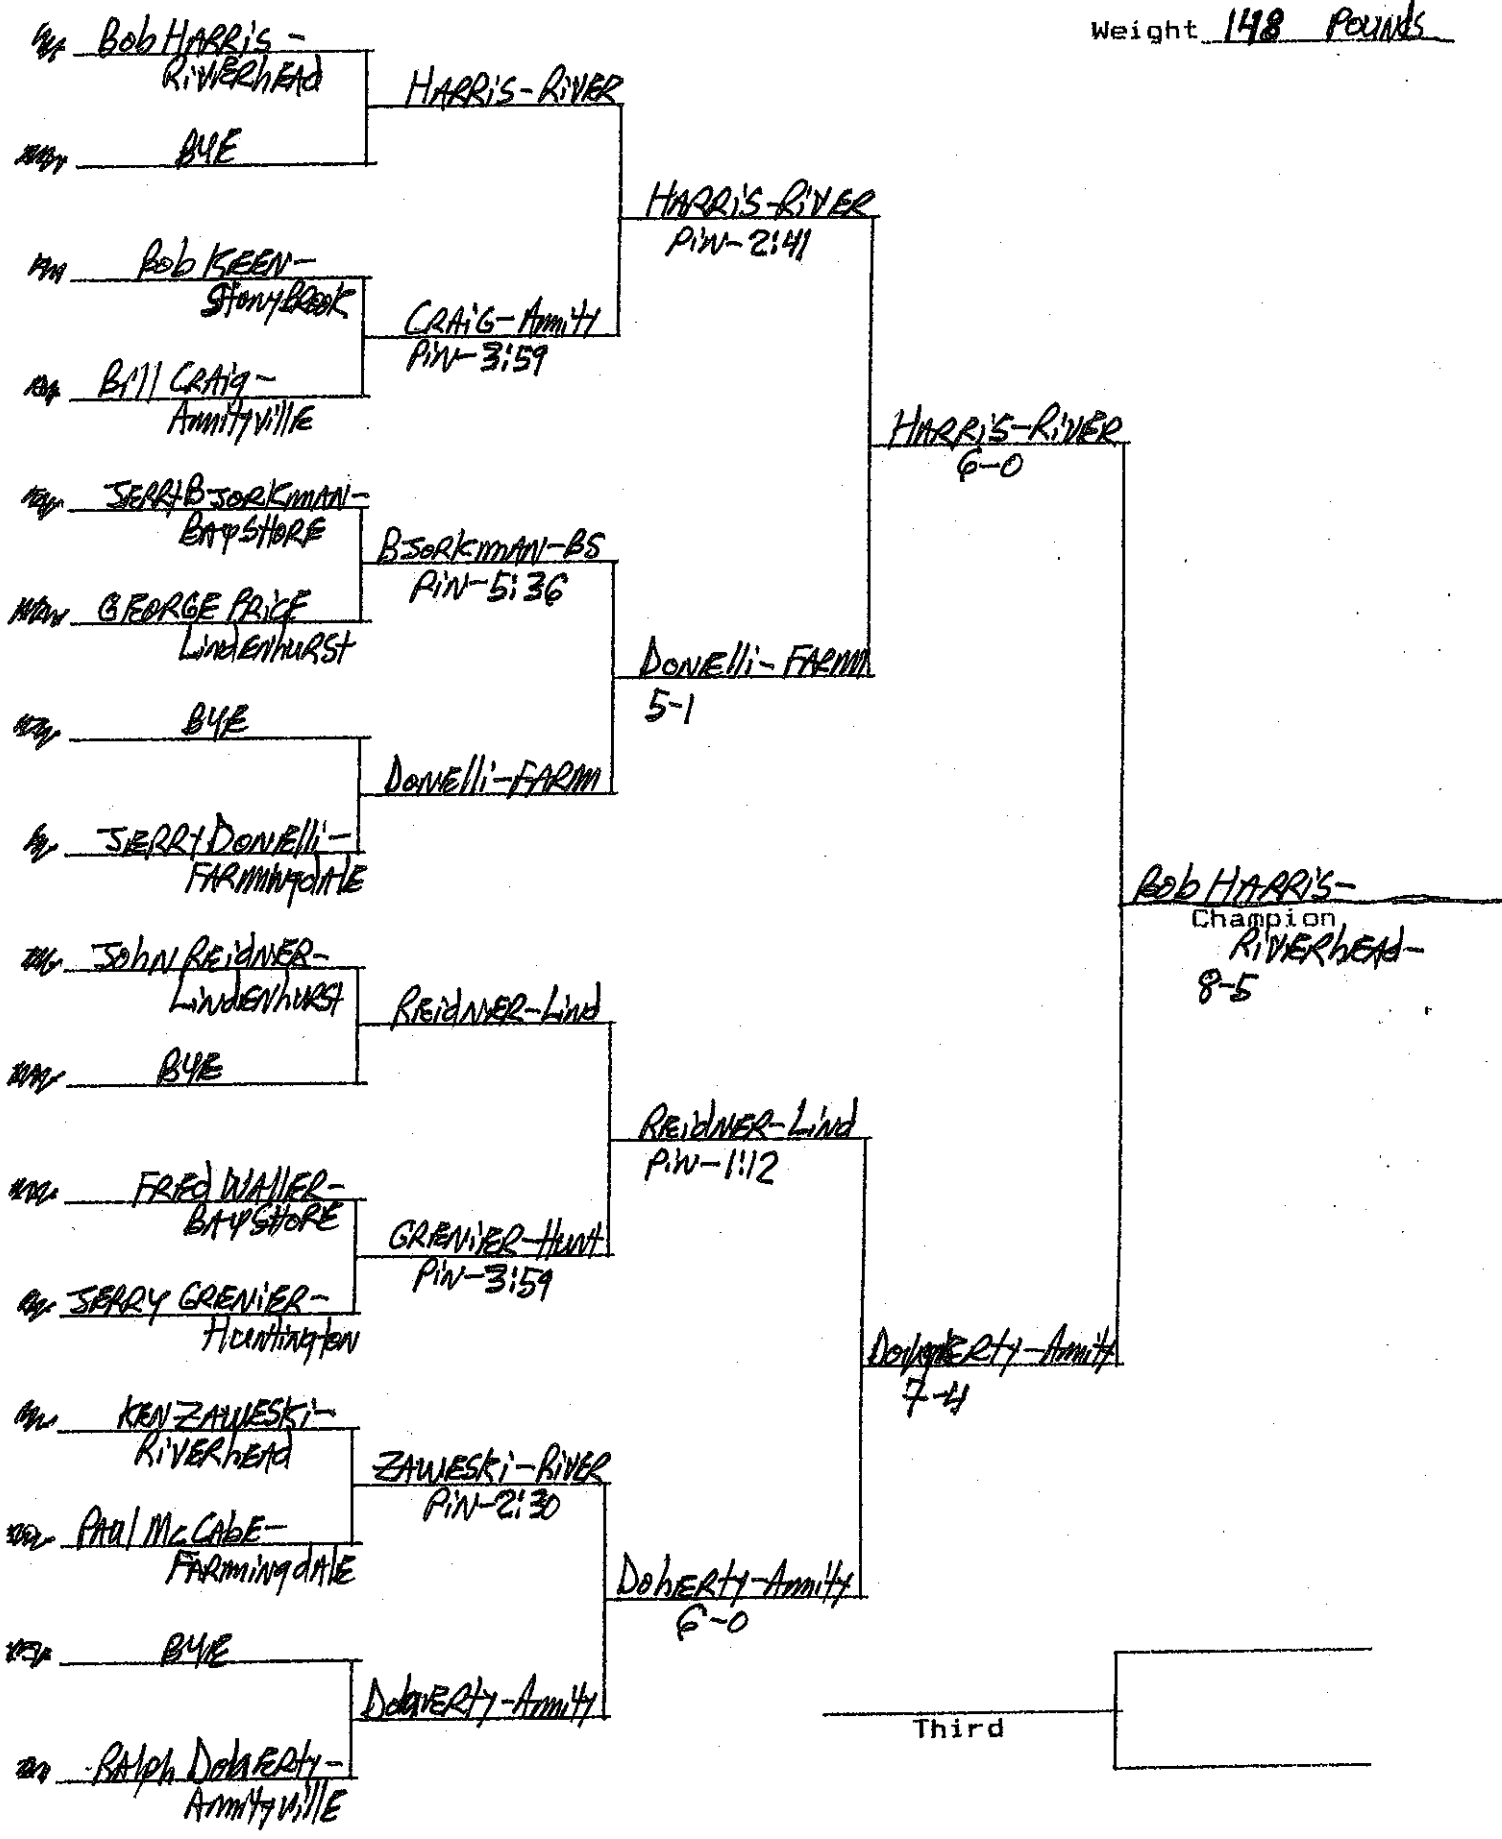

Weight 148 POUNDS