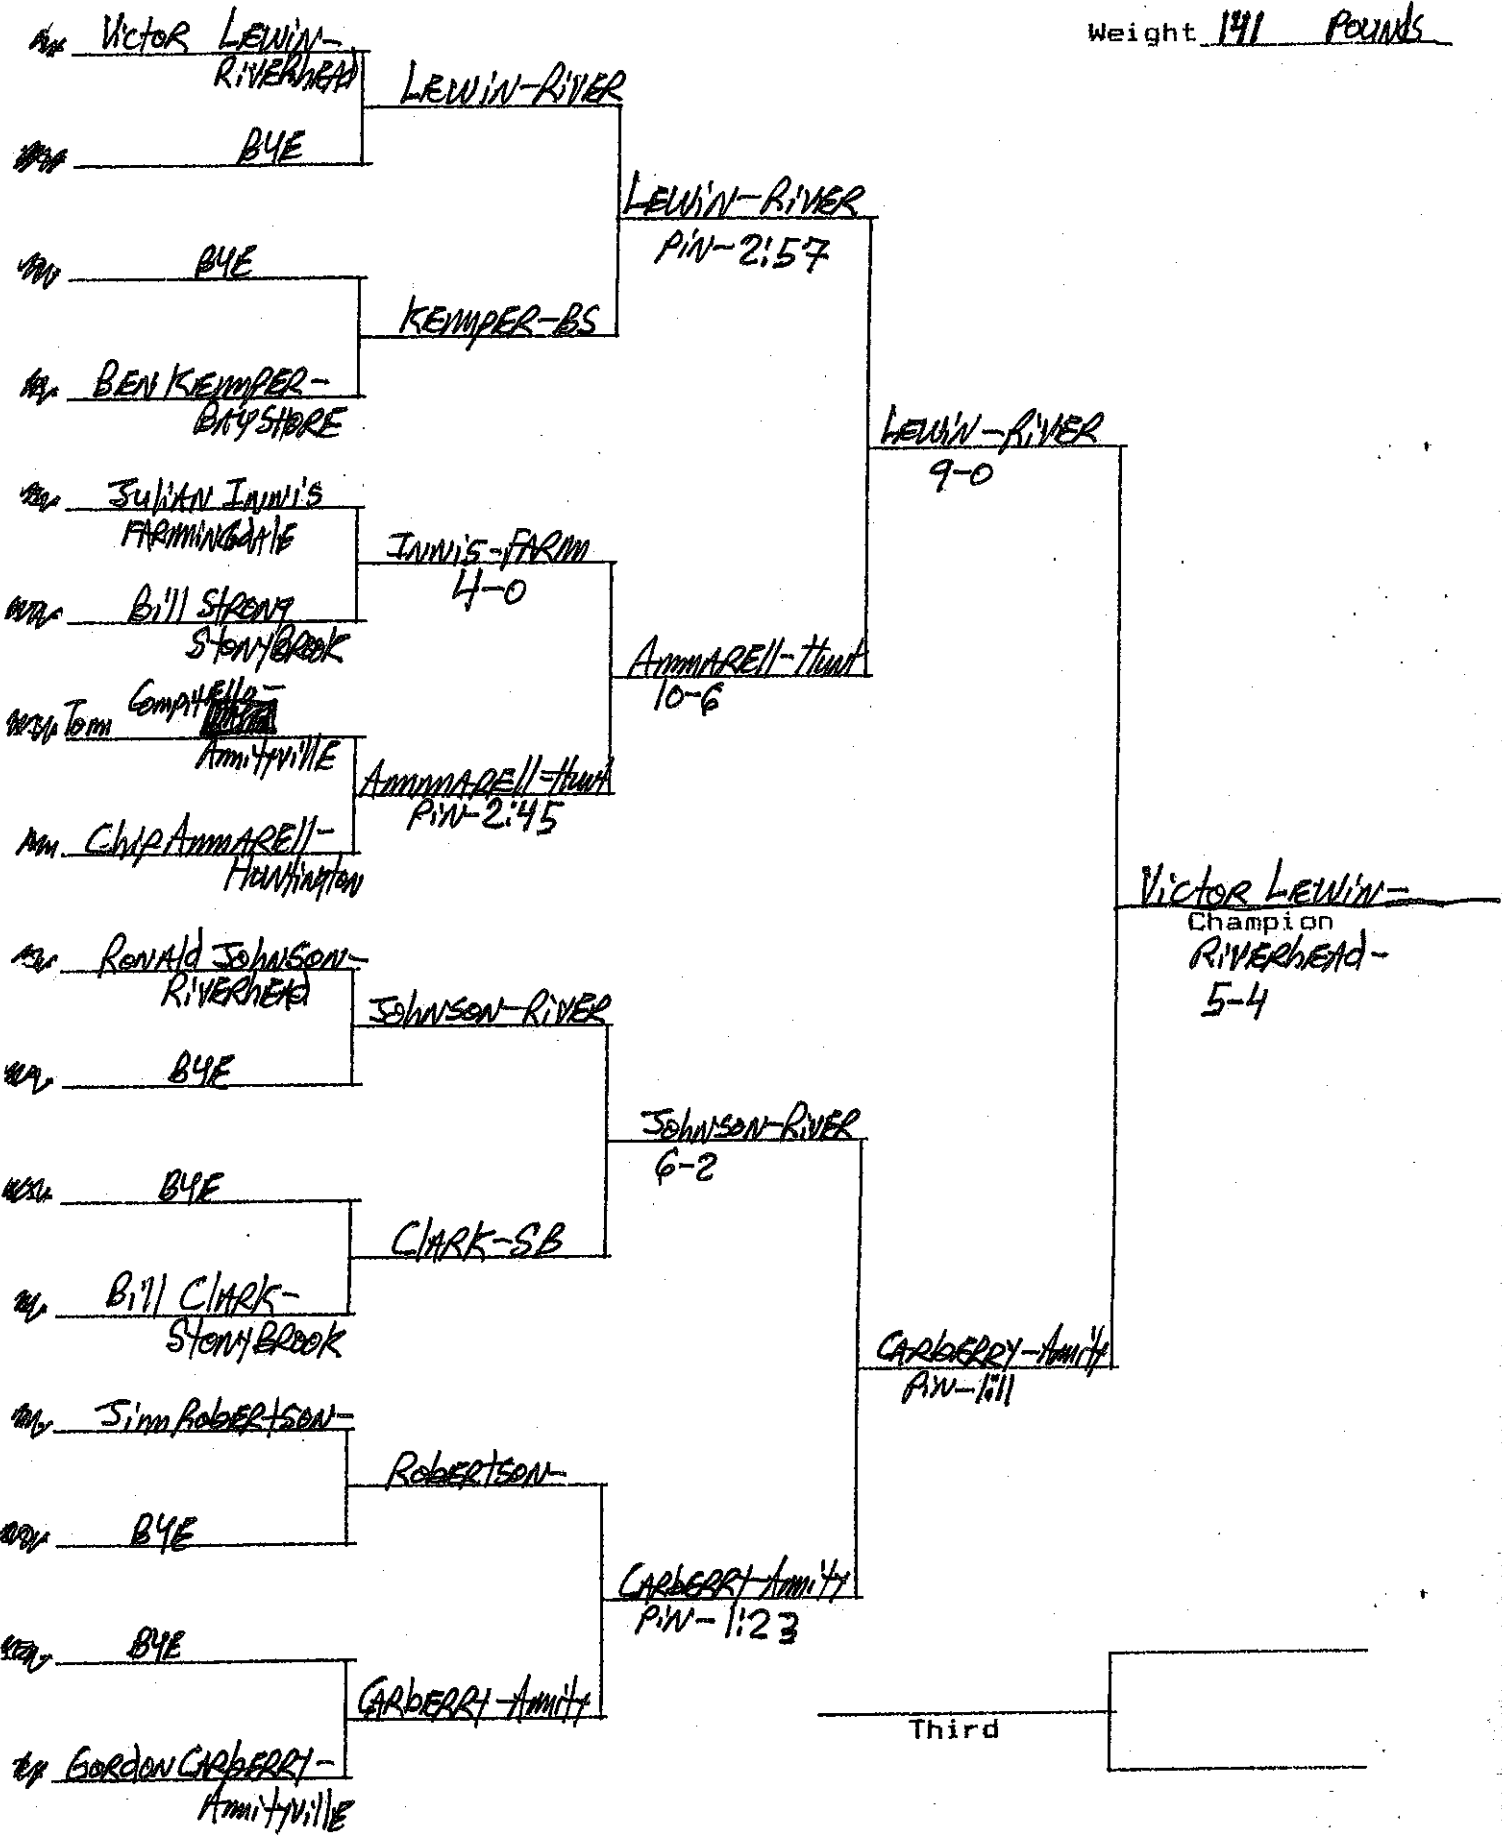

Weight 141 POUNDS