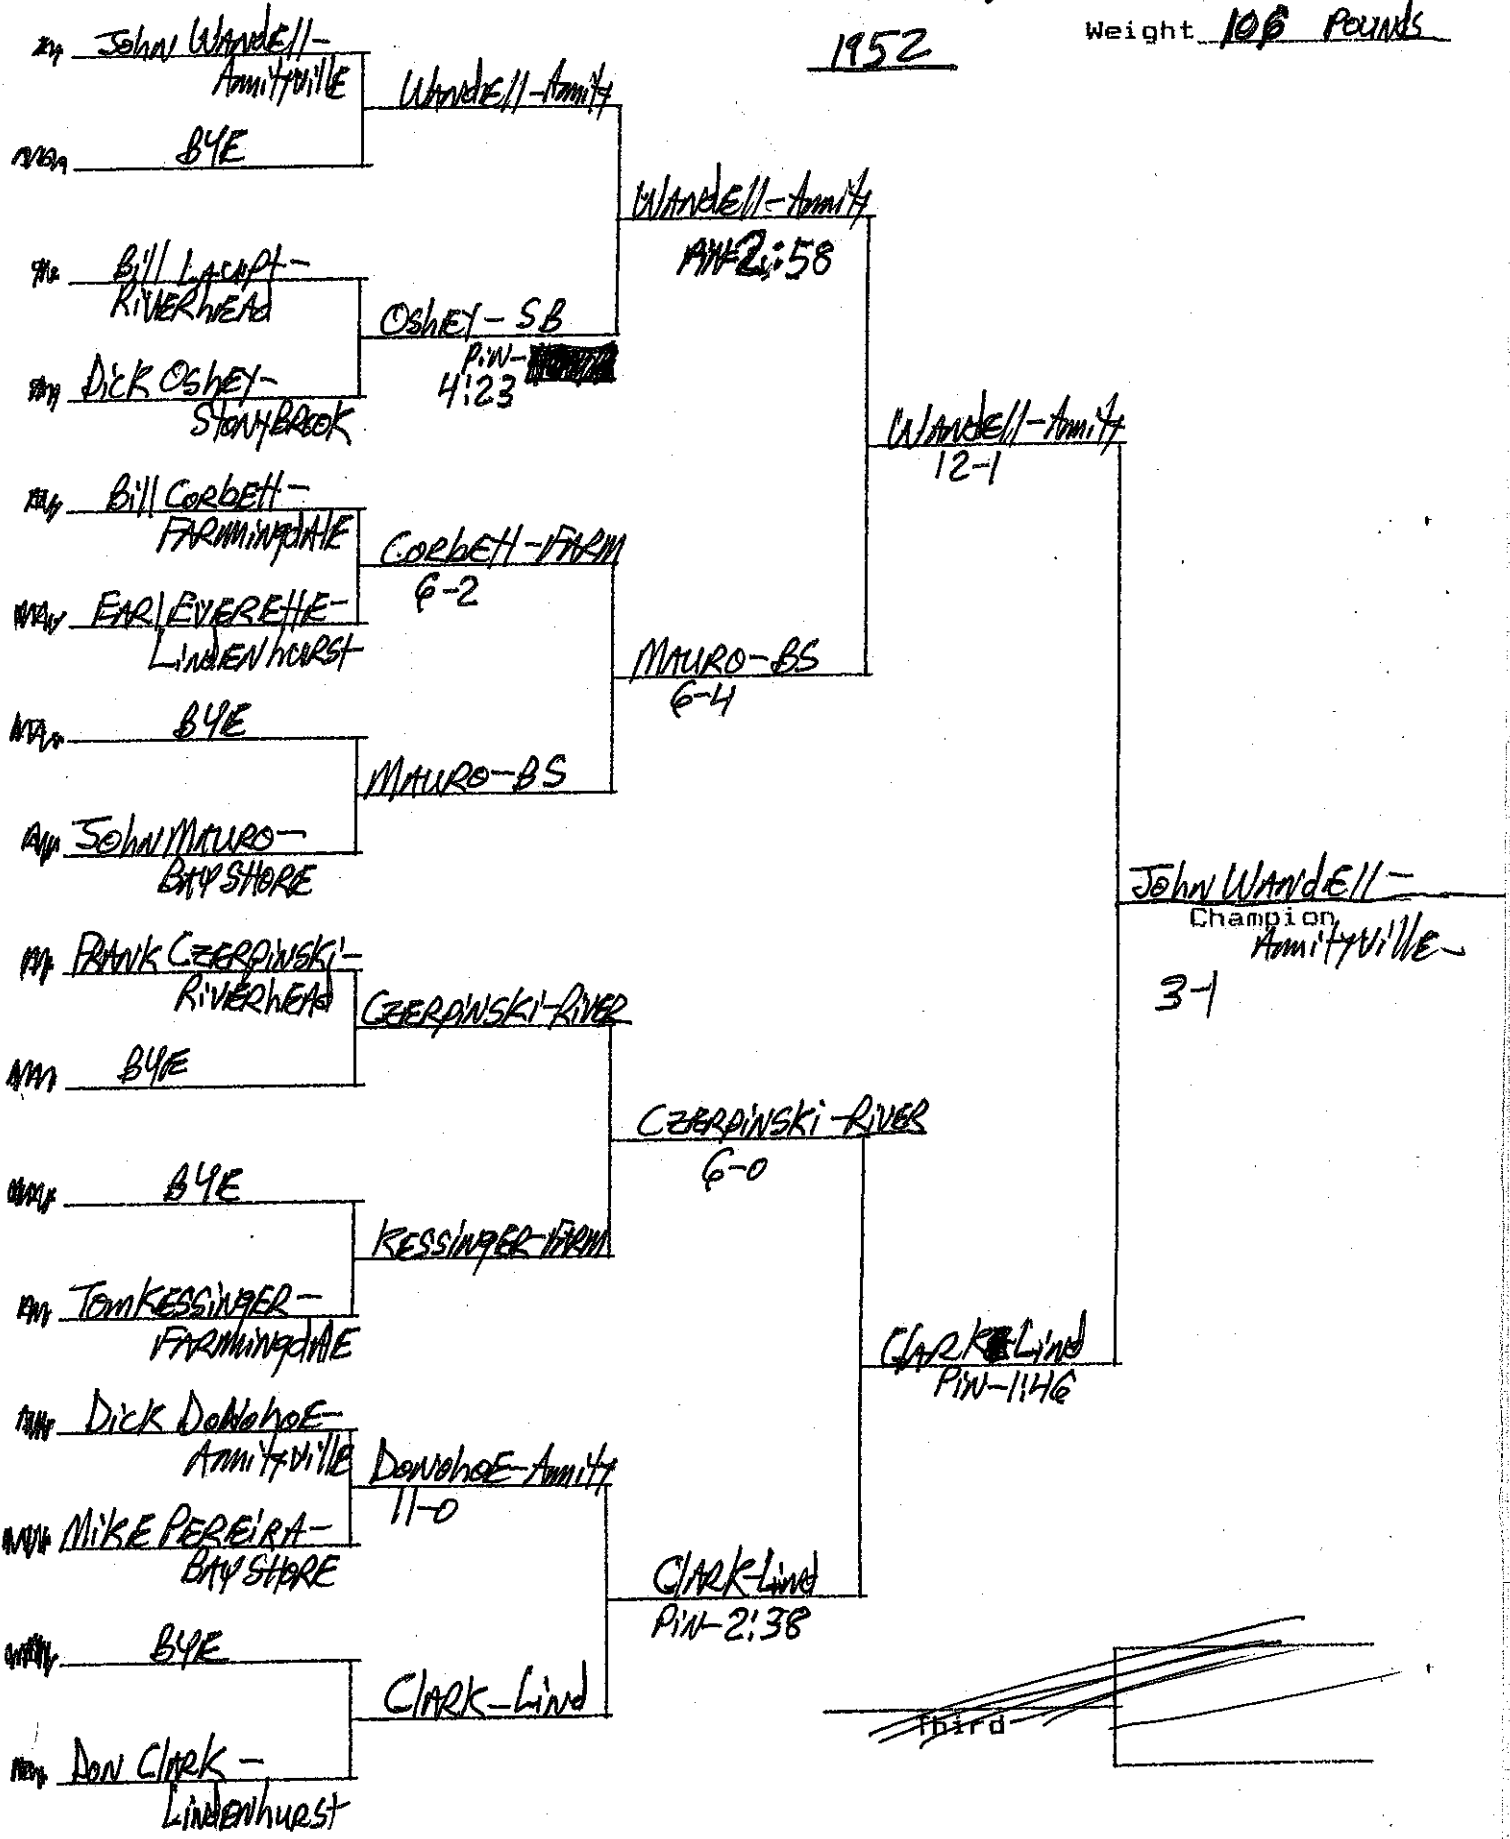

THE 1952 EASTERN LONG ISLAND (SUFFOLK COUNTY) PUBLIC HIGH SCHOOL VARSITY WRESTLING TOURNAMENT:

1952

Weight 106 POUNDS

THERE WERE NO CONSOLATION MATCHES!!!

Weight 115 POUNDS

Weight 123 POUNDS

Weight 130 POUNDS