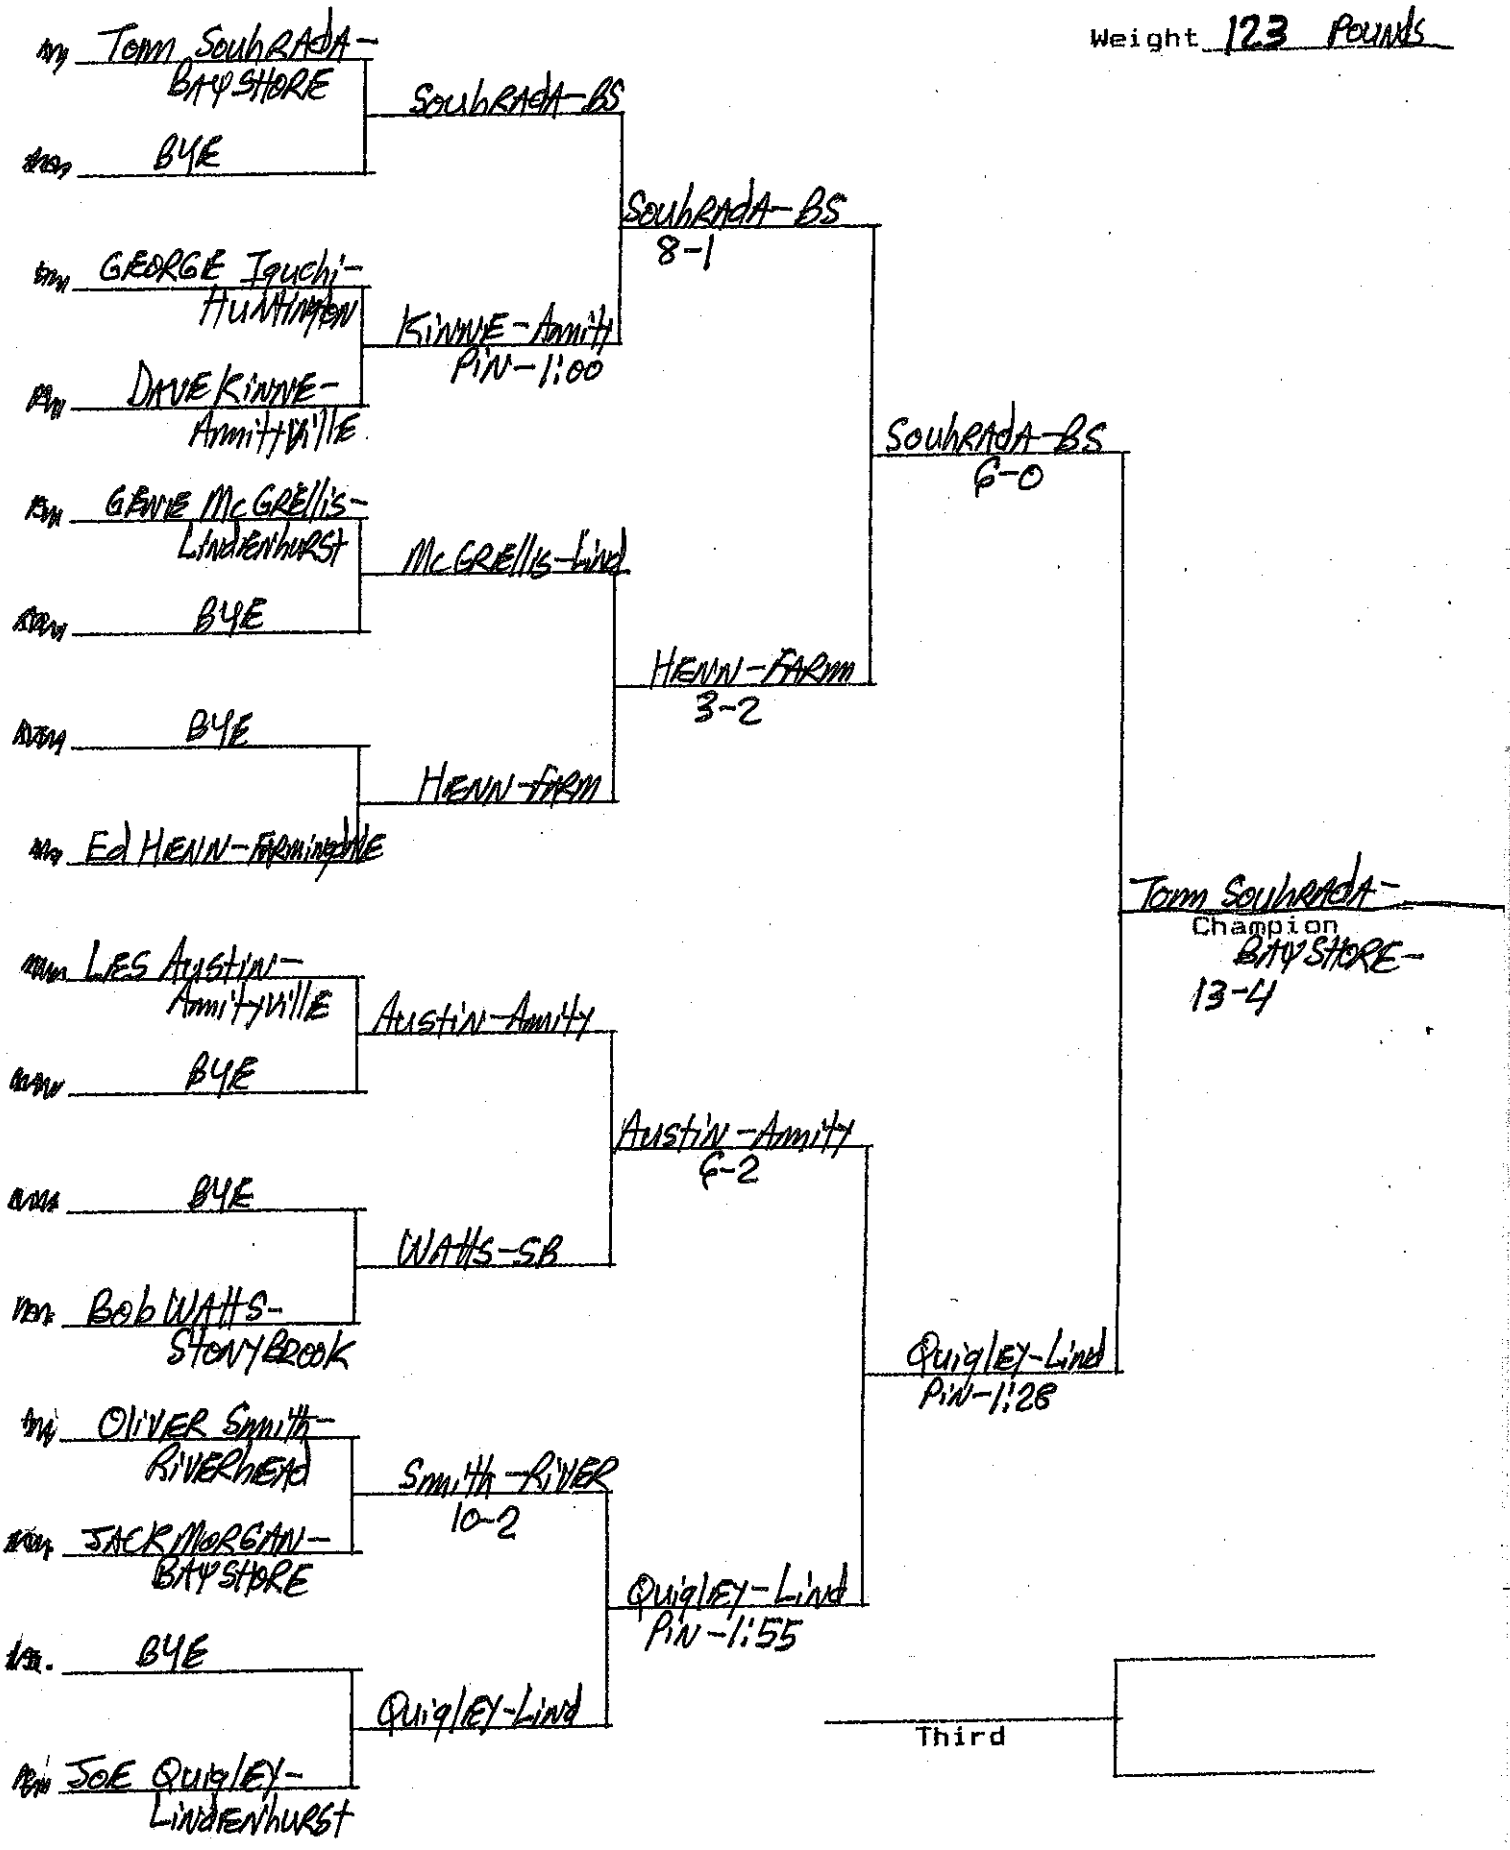

THE 1952 EASTERN LONG ISLAND (SUFFOLK COUNTY) PUBLIC HIGH SCHOOL VARSITY WRESTLING TOURNAMENT:

1952

Weight 106 POUNDS

THERE WERE NO CONSOLATION MATCHES!!!

Weight 115 POUNDS

Weight 123 POUNDS

Weight 130 POUNDS