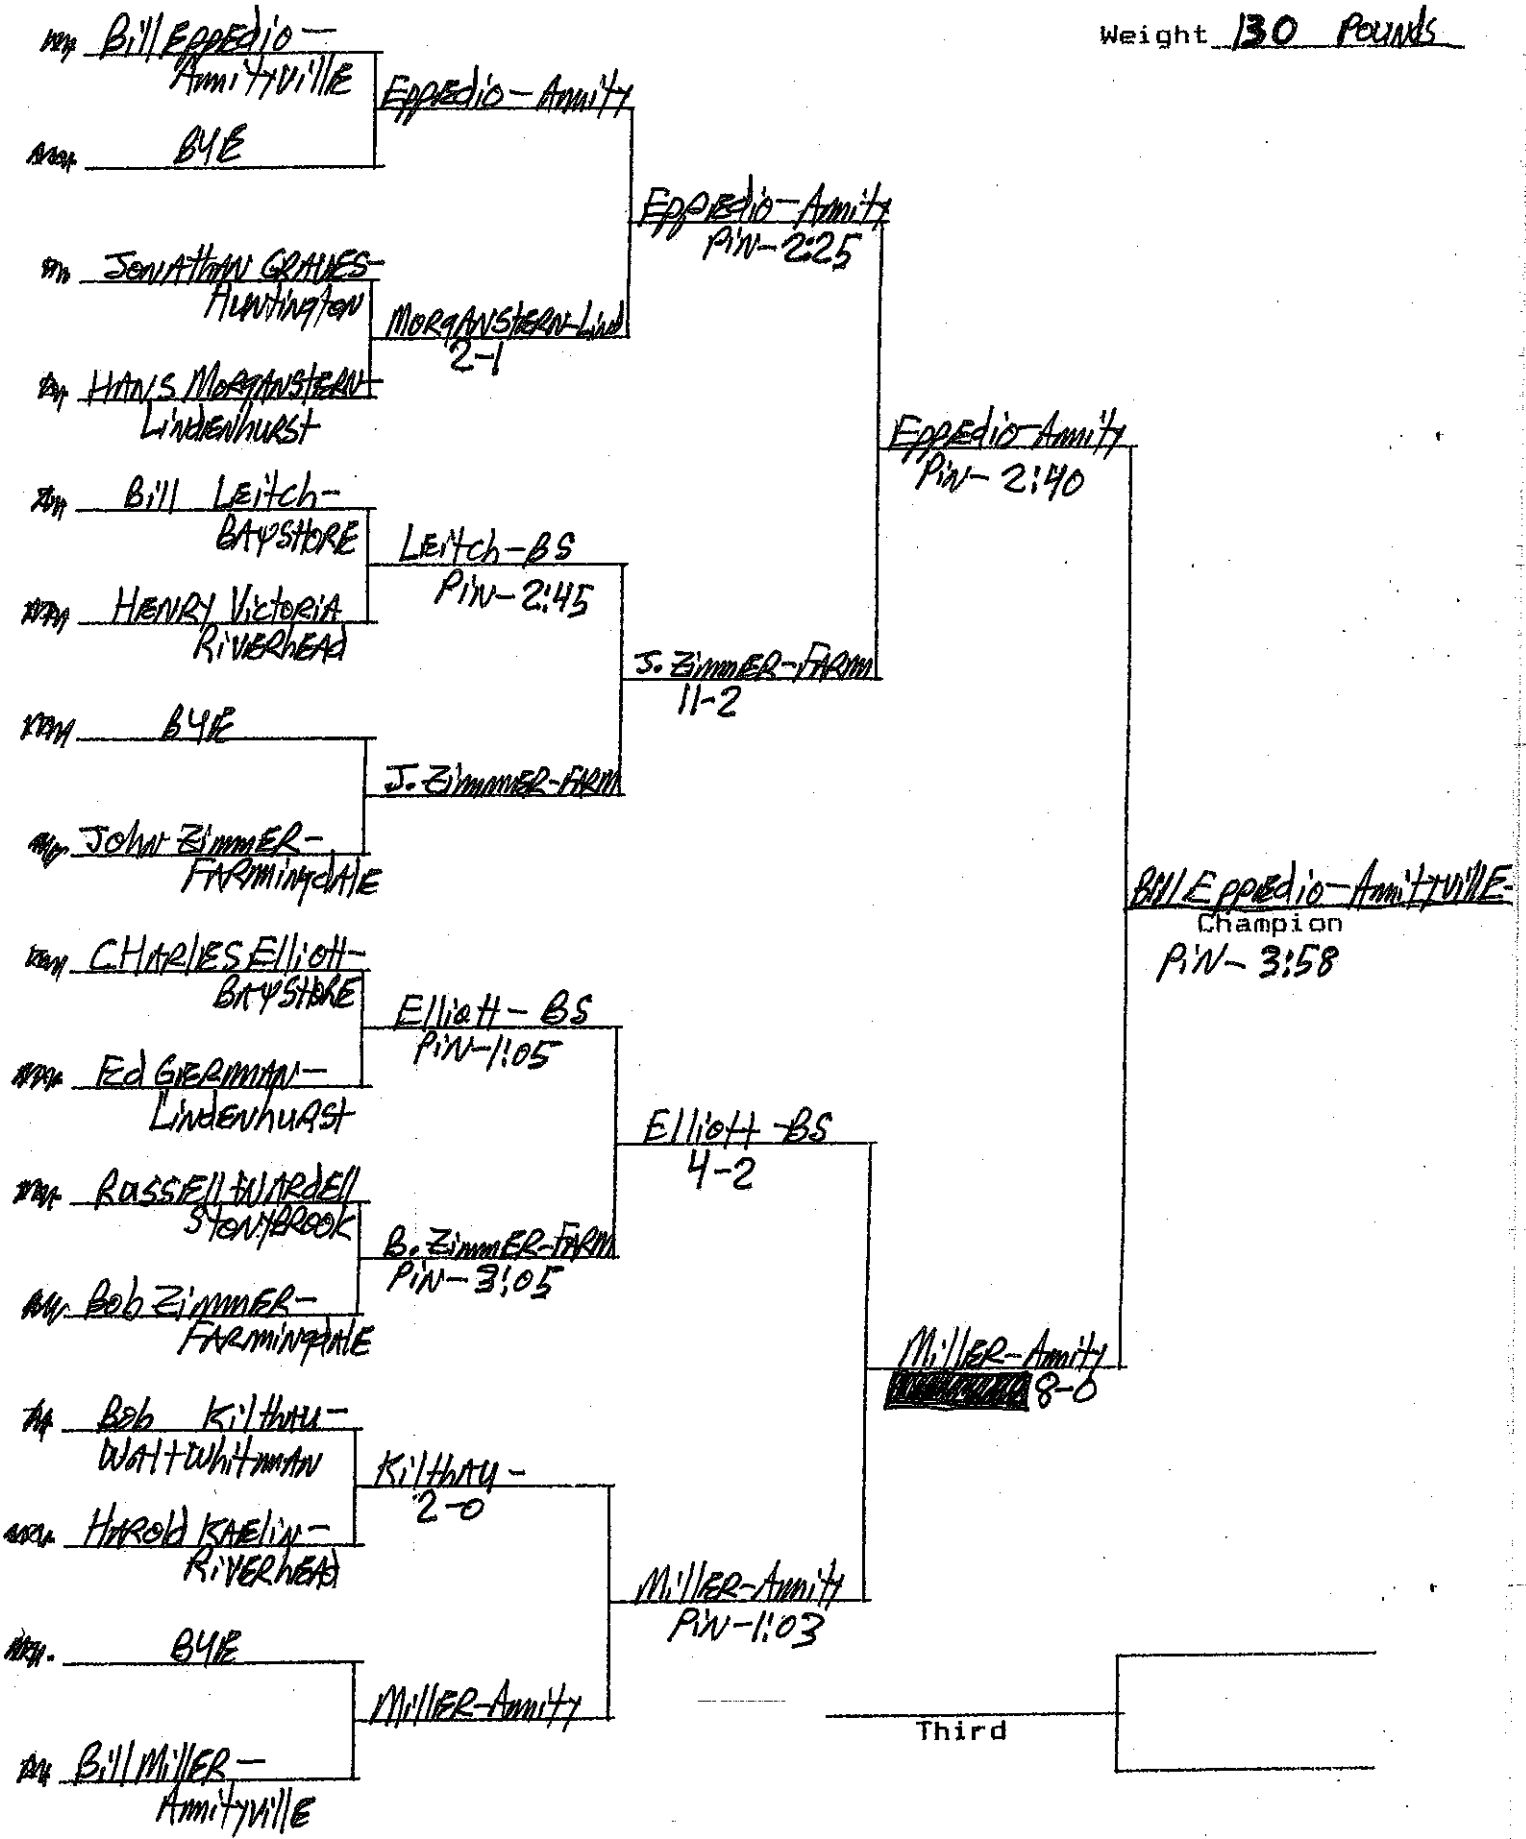

THE 1952 EASTERN LONG ISLAND (SUFFOLK COUNTY) PUBLIC HIGH SCHOOL VARSITY WRESTLING TOURNAMENT:

1952

Weight 106 POUNDS

THERE WERE NO CONSOLATION MATCHES!!!

Weight 115 POUNDS

Weight 123 POUNDS

Weight 130 POUNDS