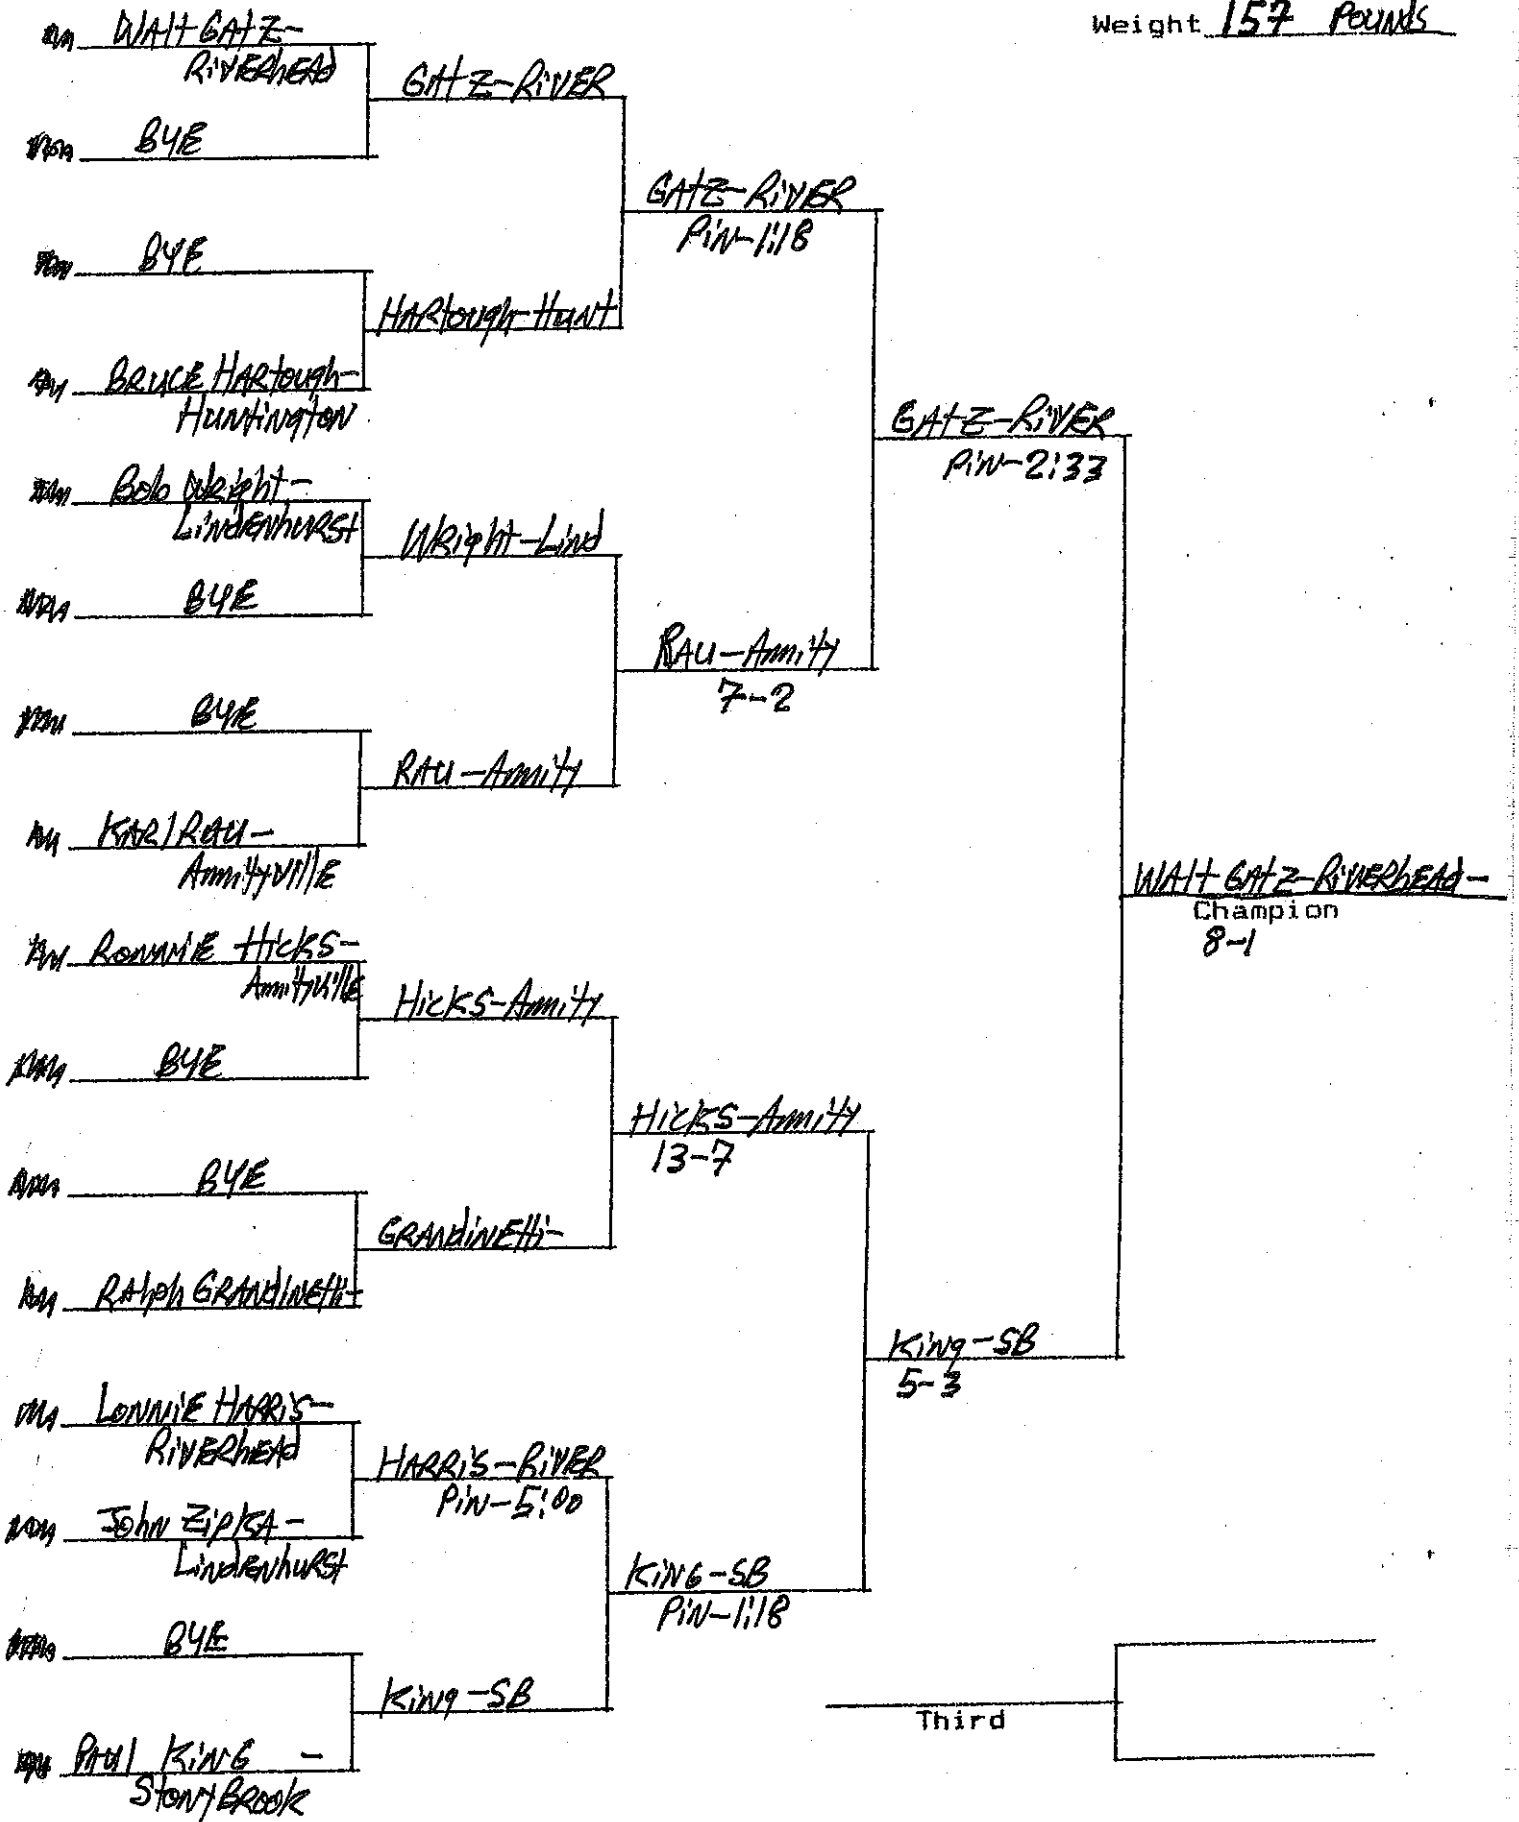

Weight 157 POUNDS