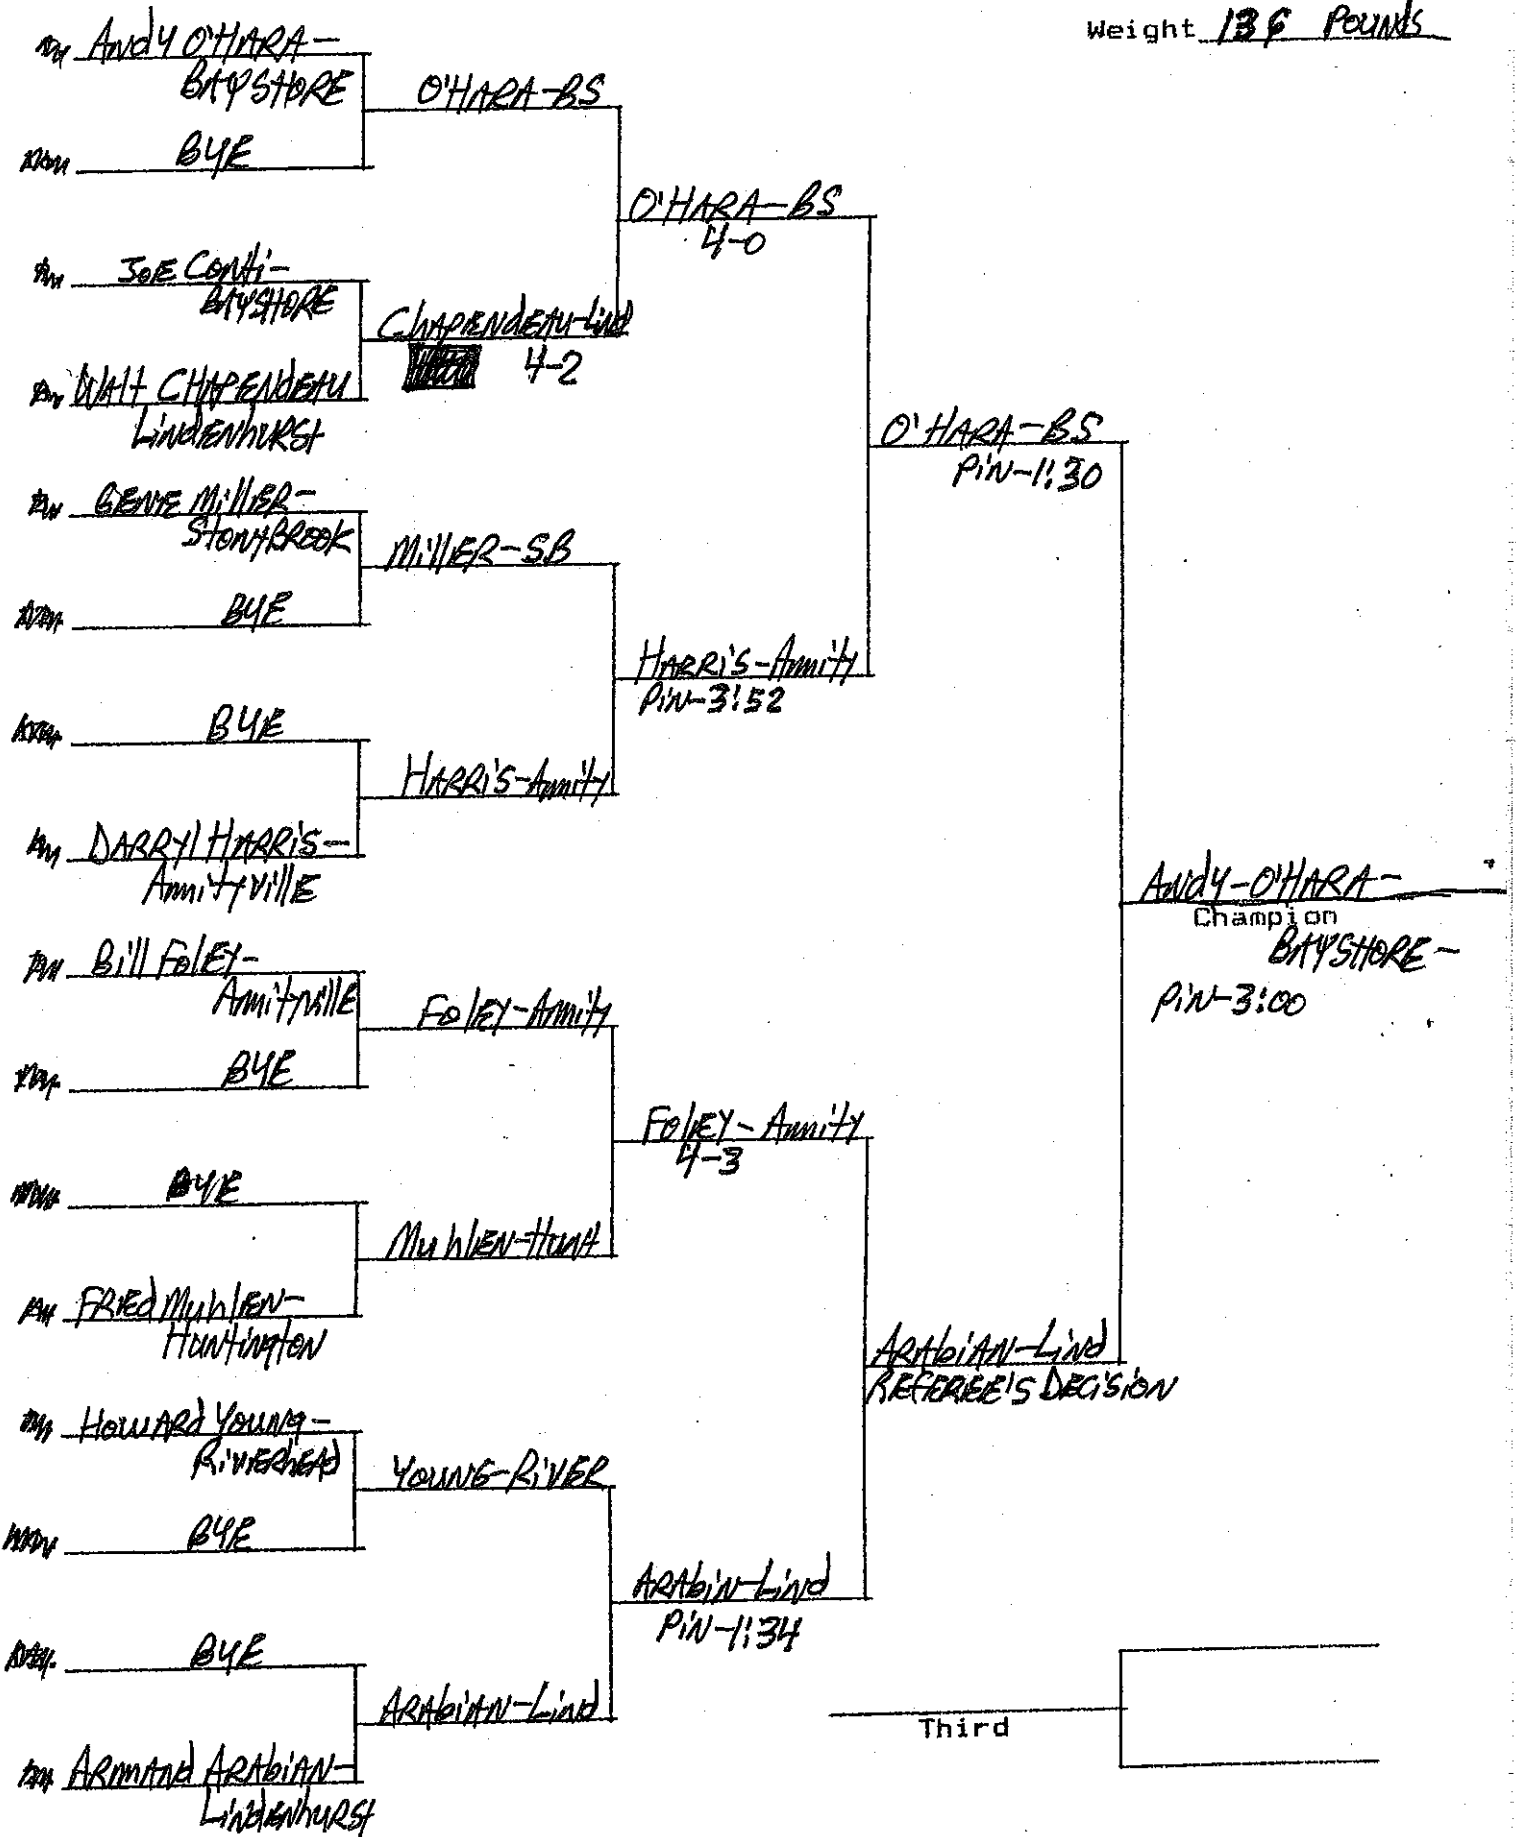

Weight 136 POUNDS