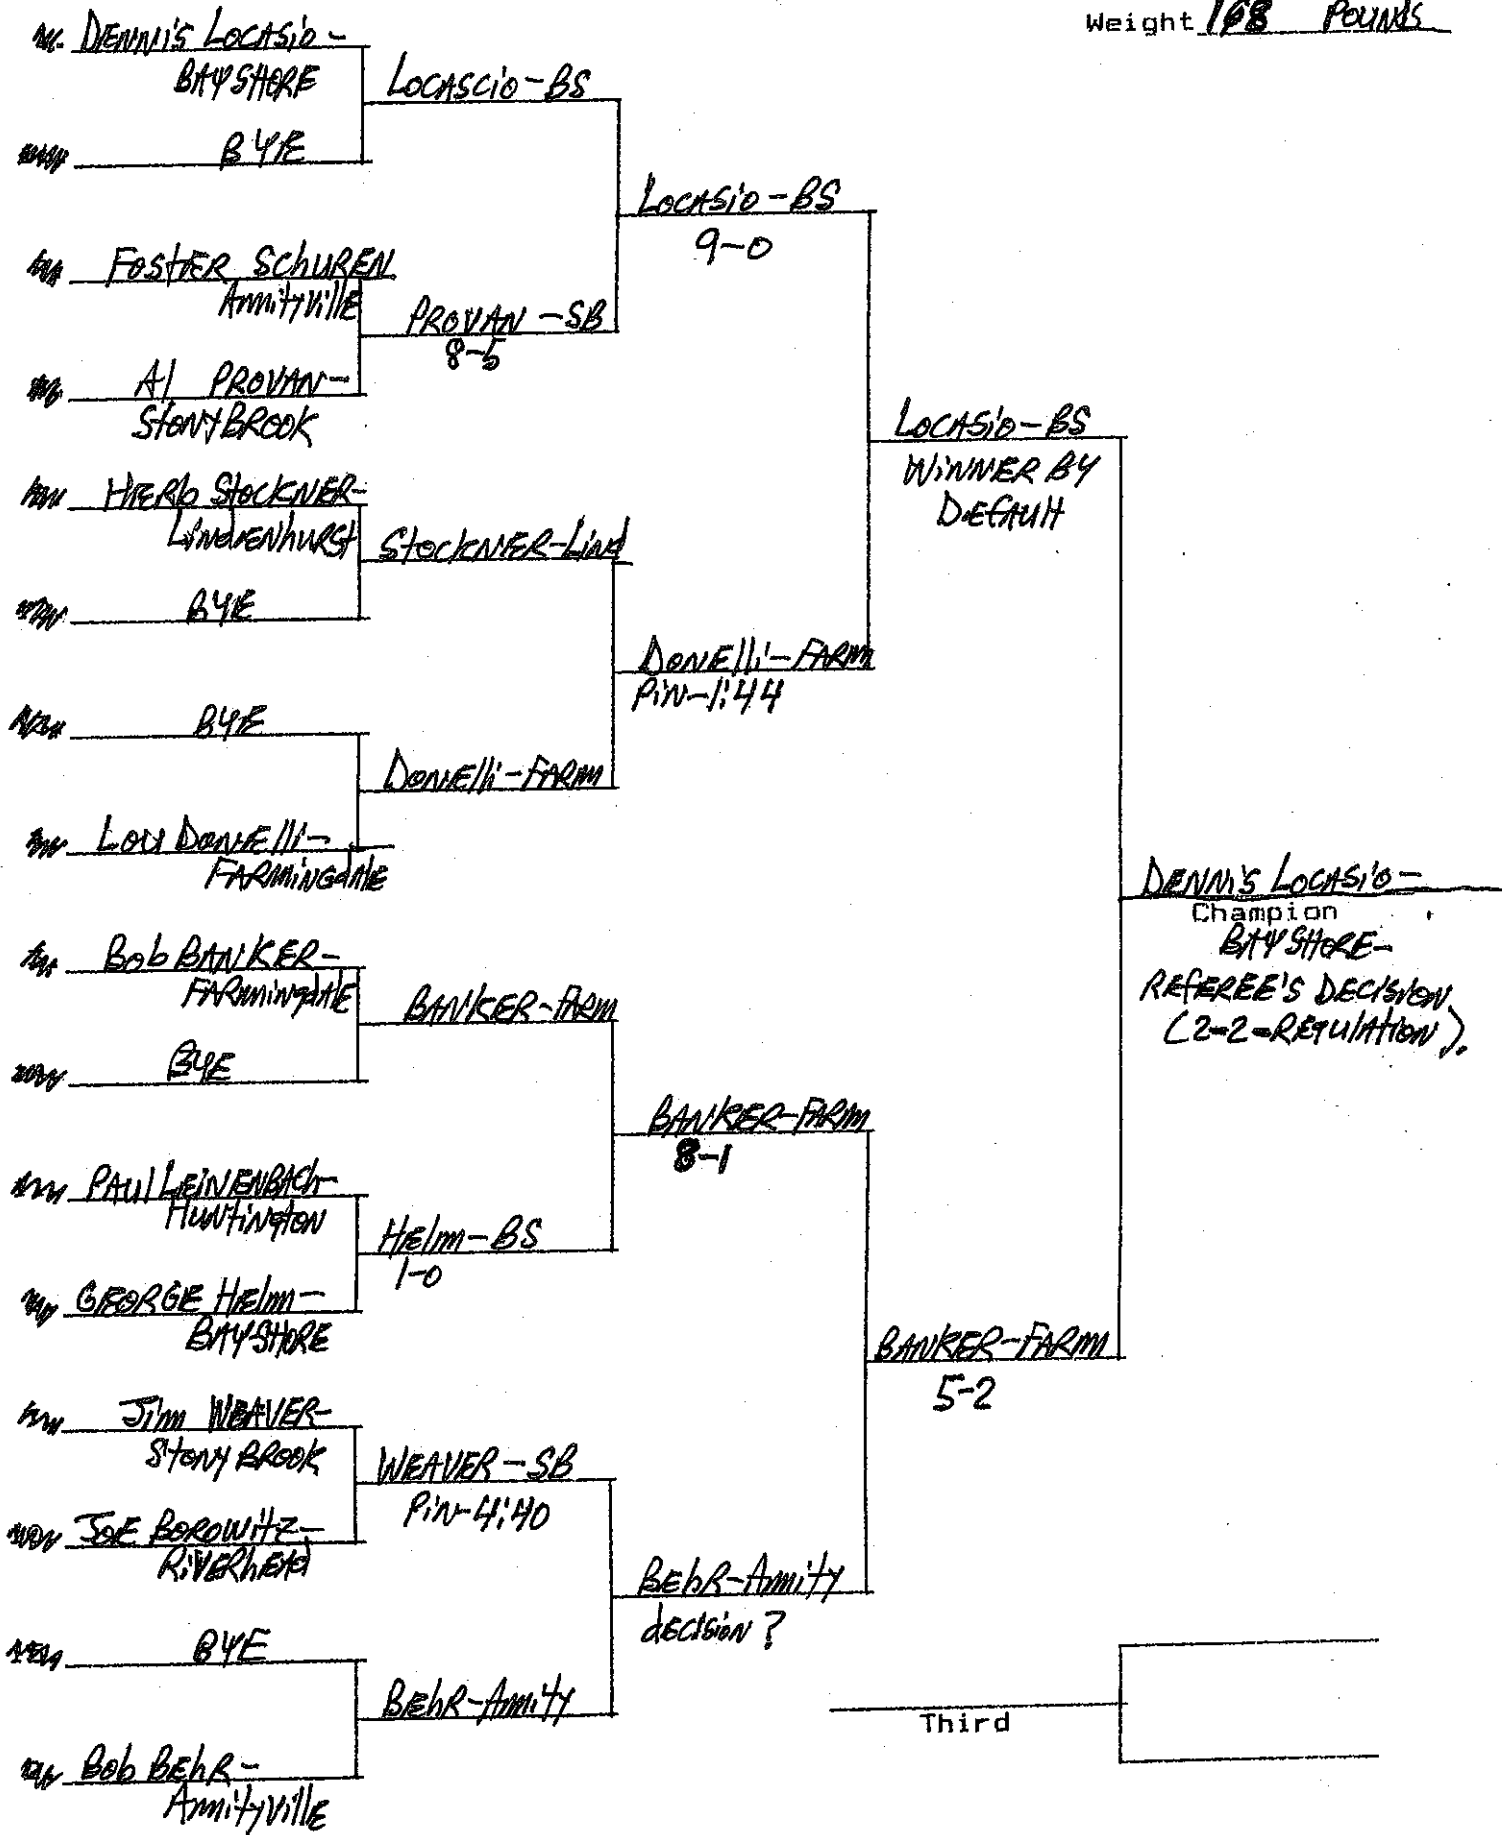

Weight 198 POUNDS