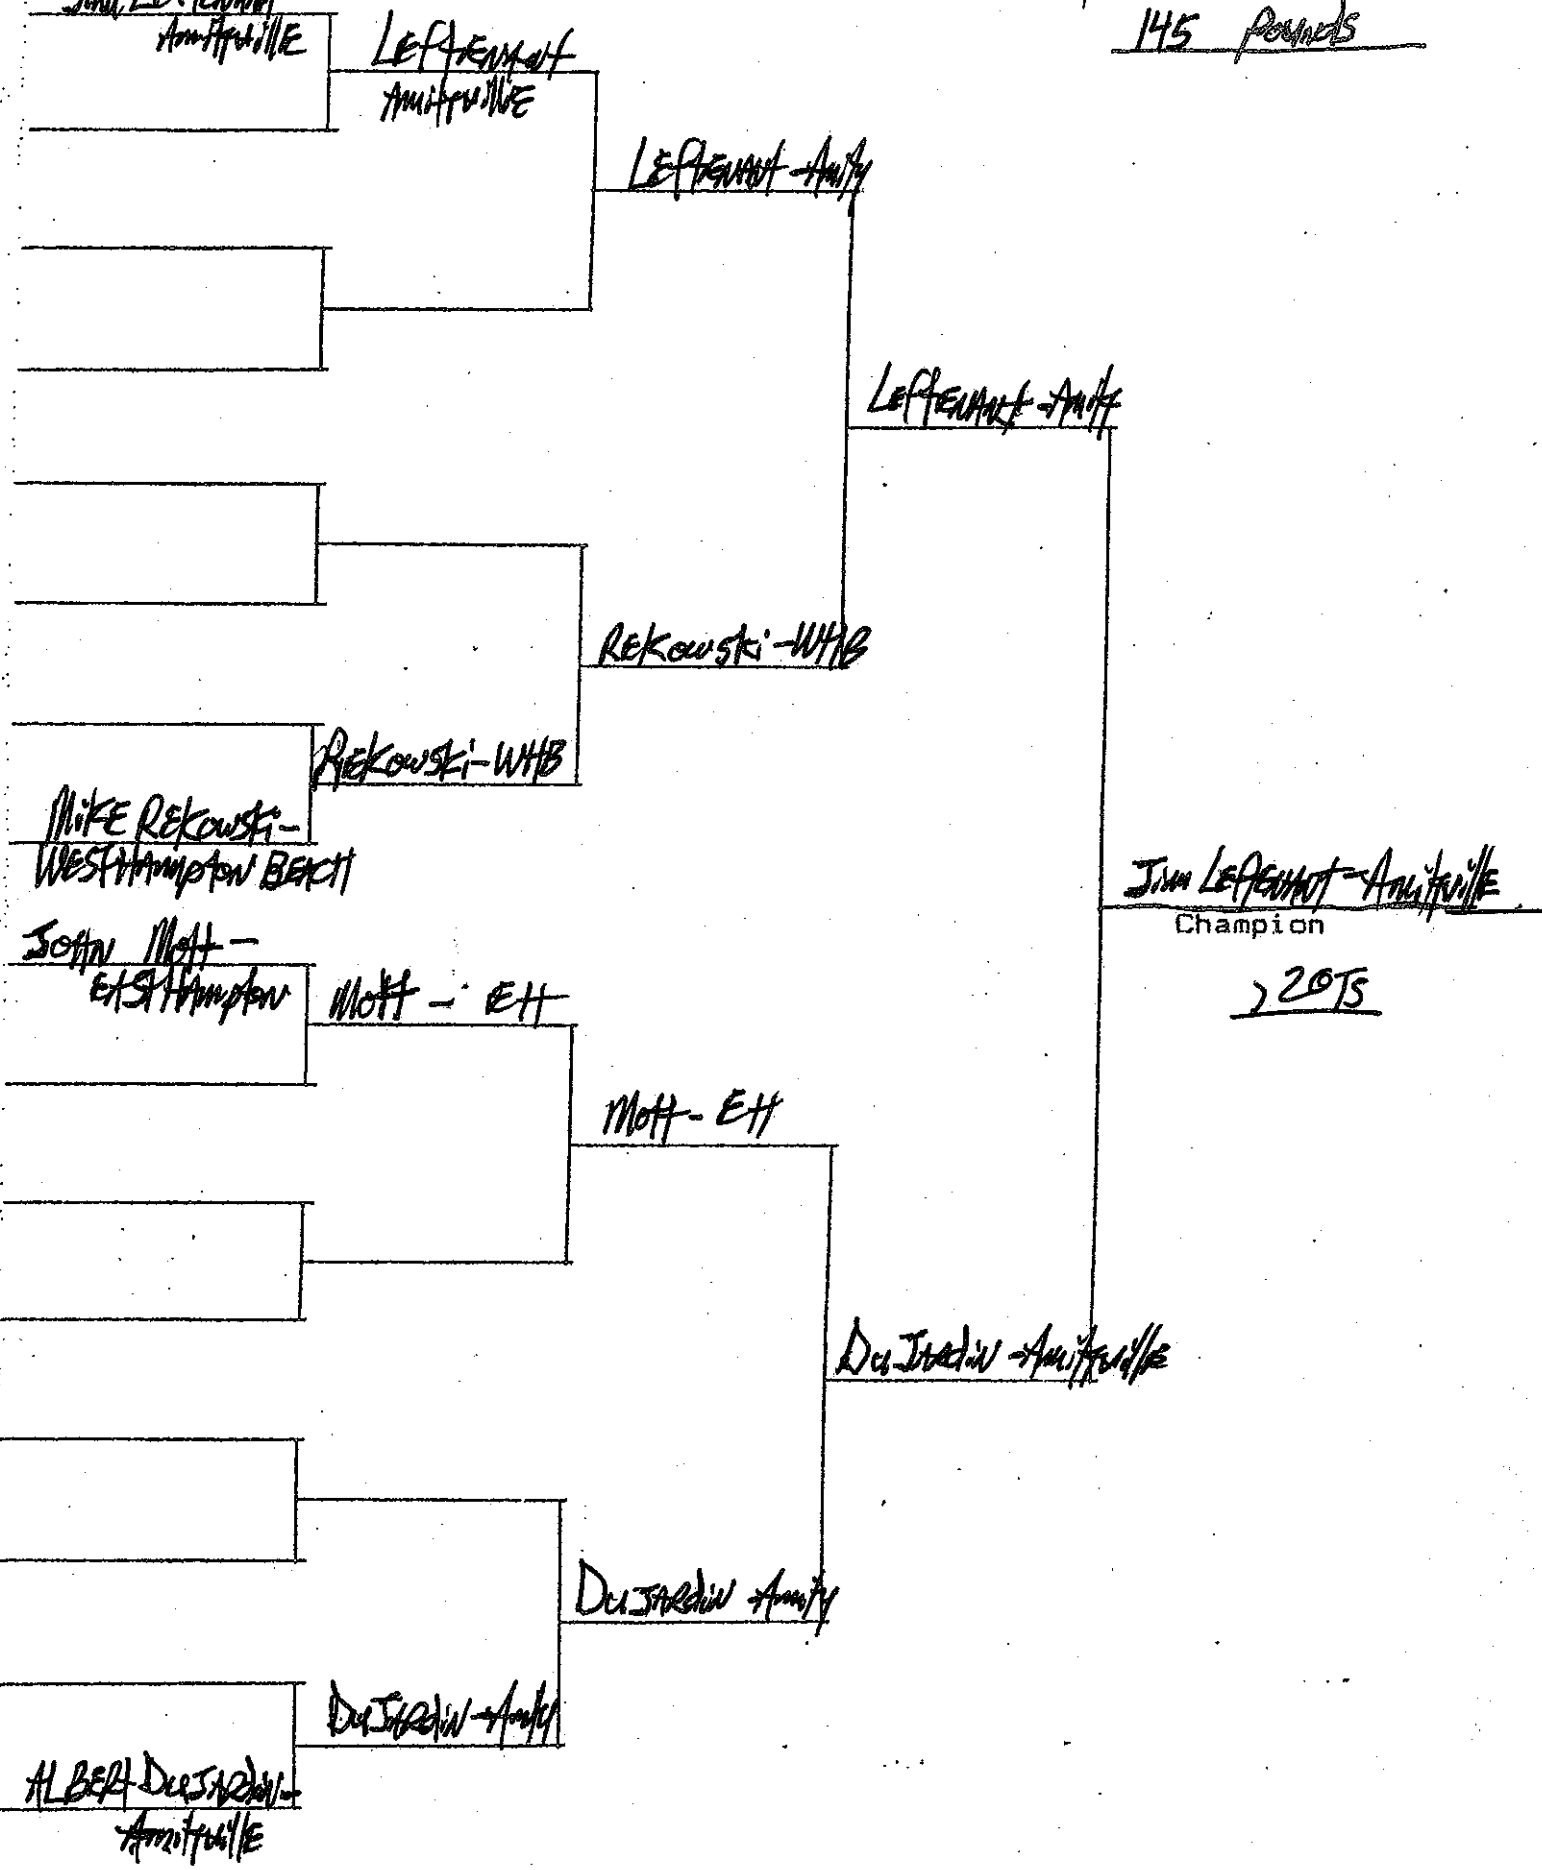

THE 1941 SUFFOLK COUNTY PUBLIC HIGH SCHOOL WRESTLING CHAMPIONSHIPS

145 POUNDS