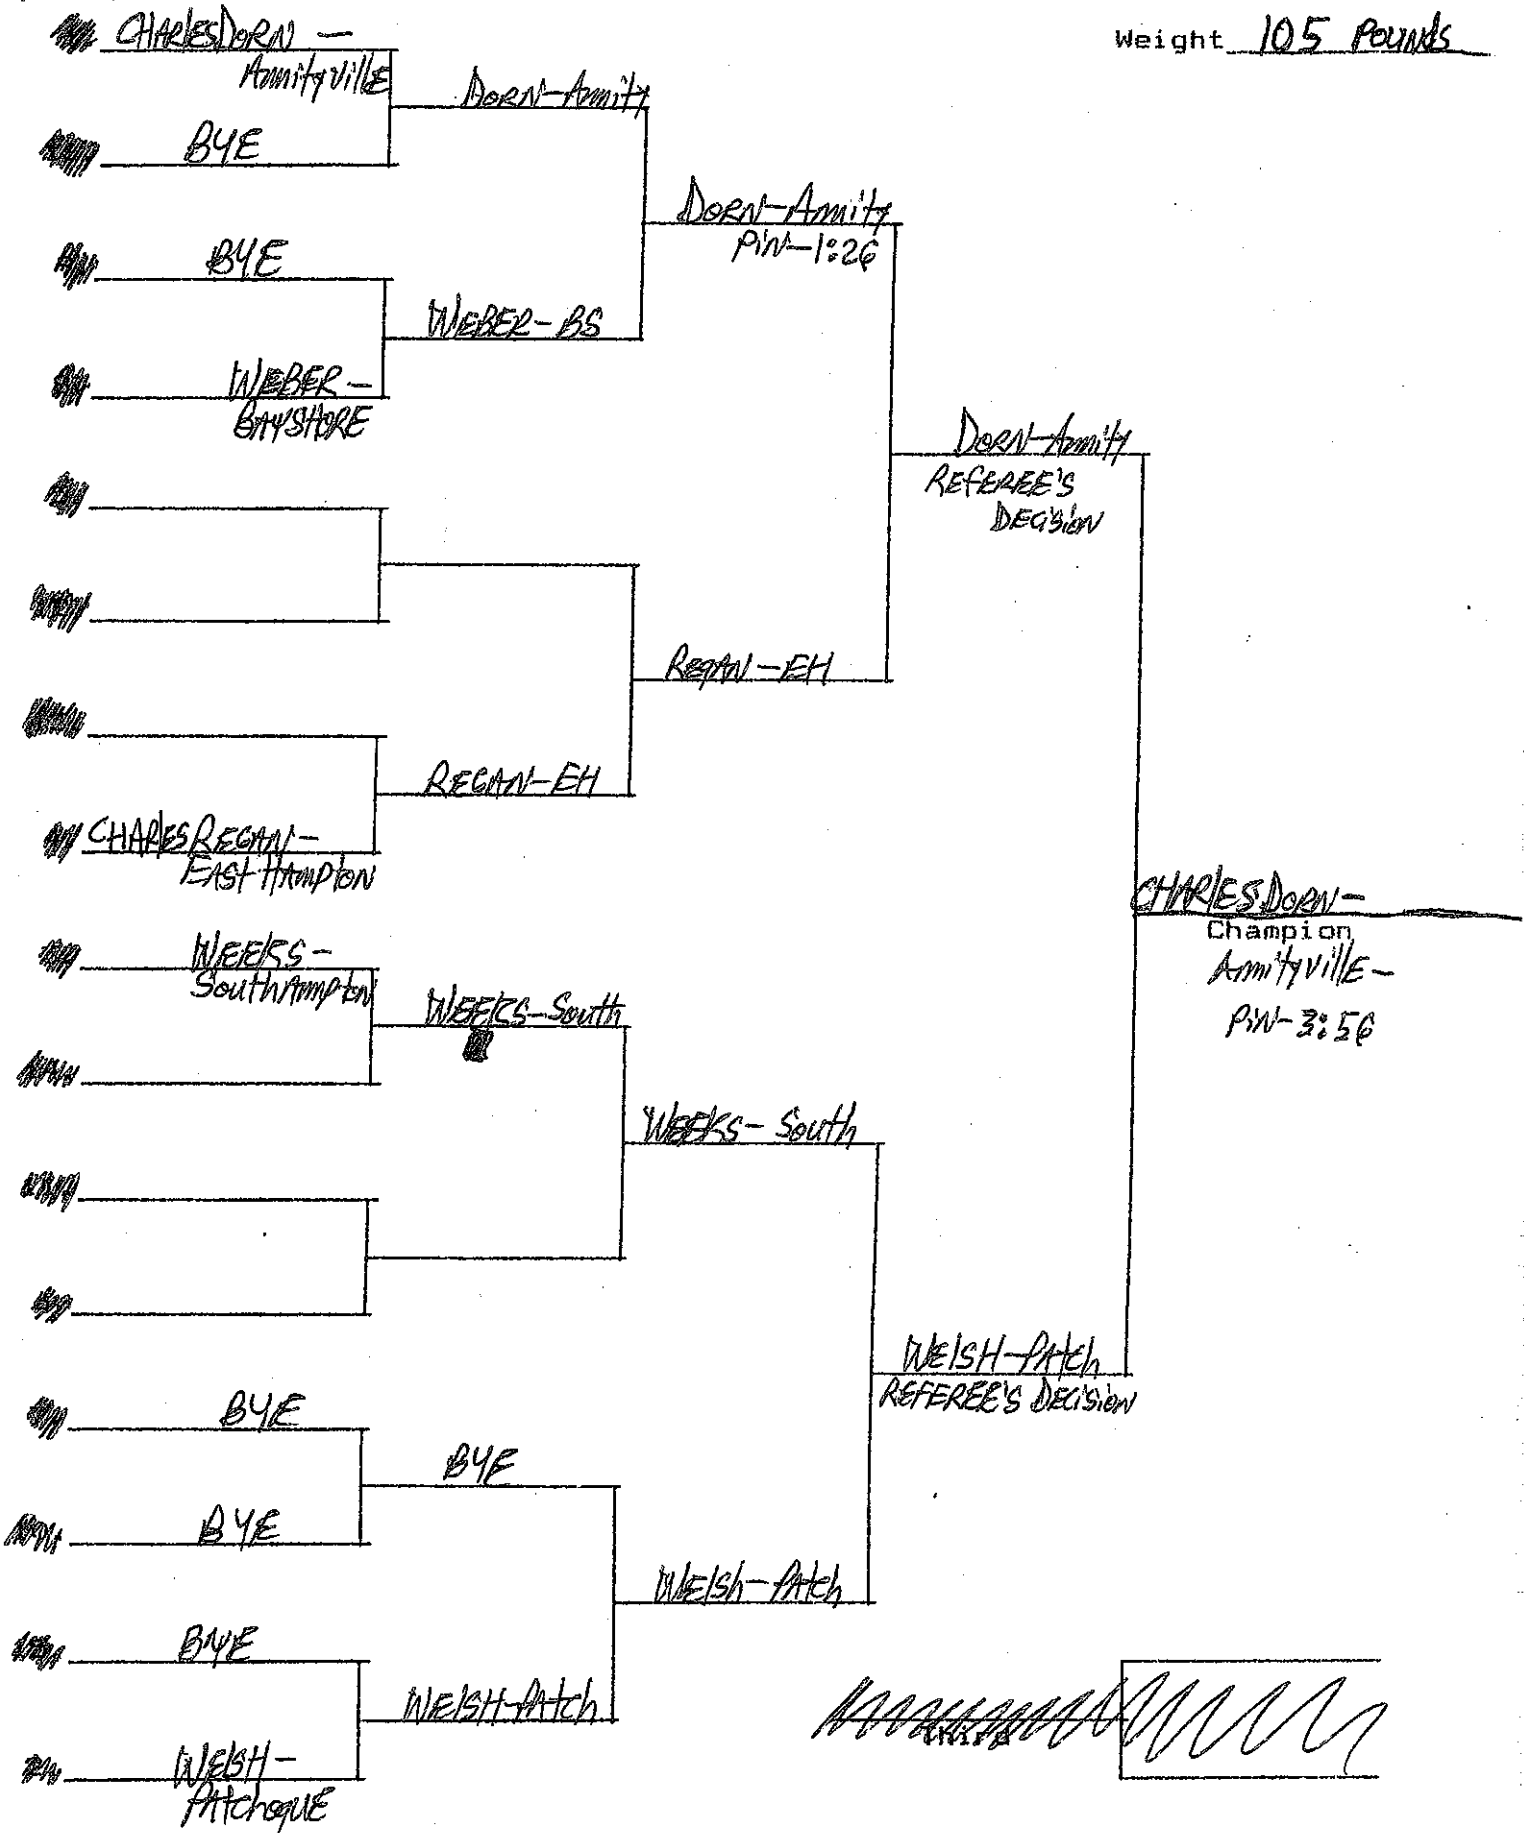

Weight 105 POUNDS

Weight 115 POUNDS

~~Arthur Cromarty - Amityville~~

Cromarty - Amityville
PIN - 1:32

~~MacLean - Huntington~~

Cromarty - Amityville
REFEREE'S DECISION

~~BYE~~

CONSERVA - Patch