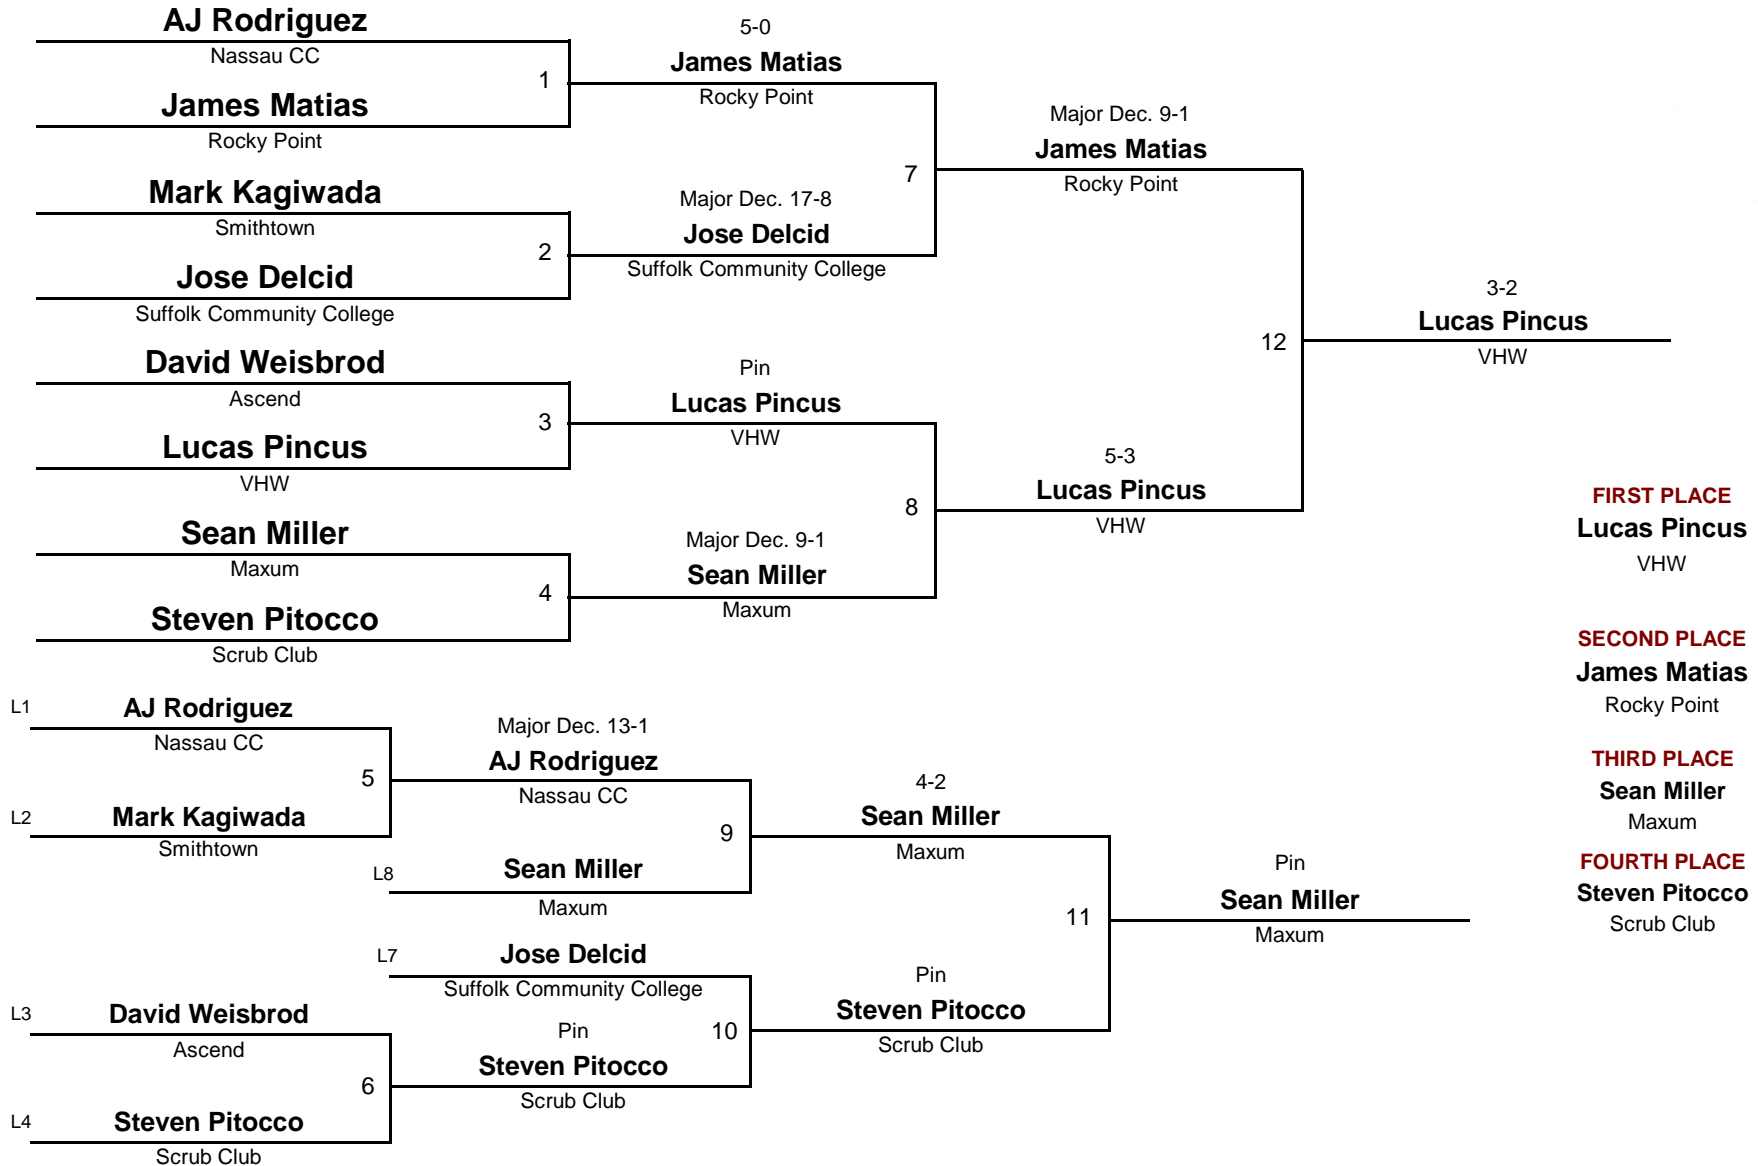

OPEN

DIVISION

3000

WEIGHT

Ken Lesser Memorial (Summer Heat)

July 30, 2017