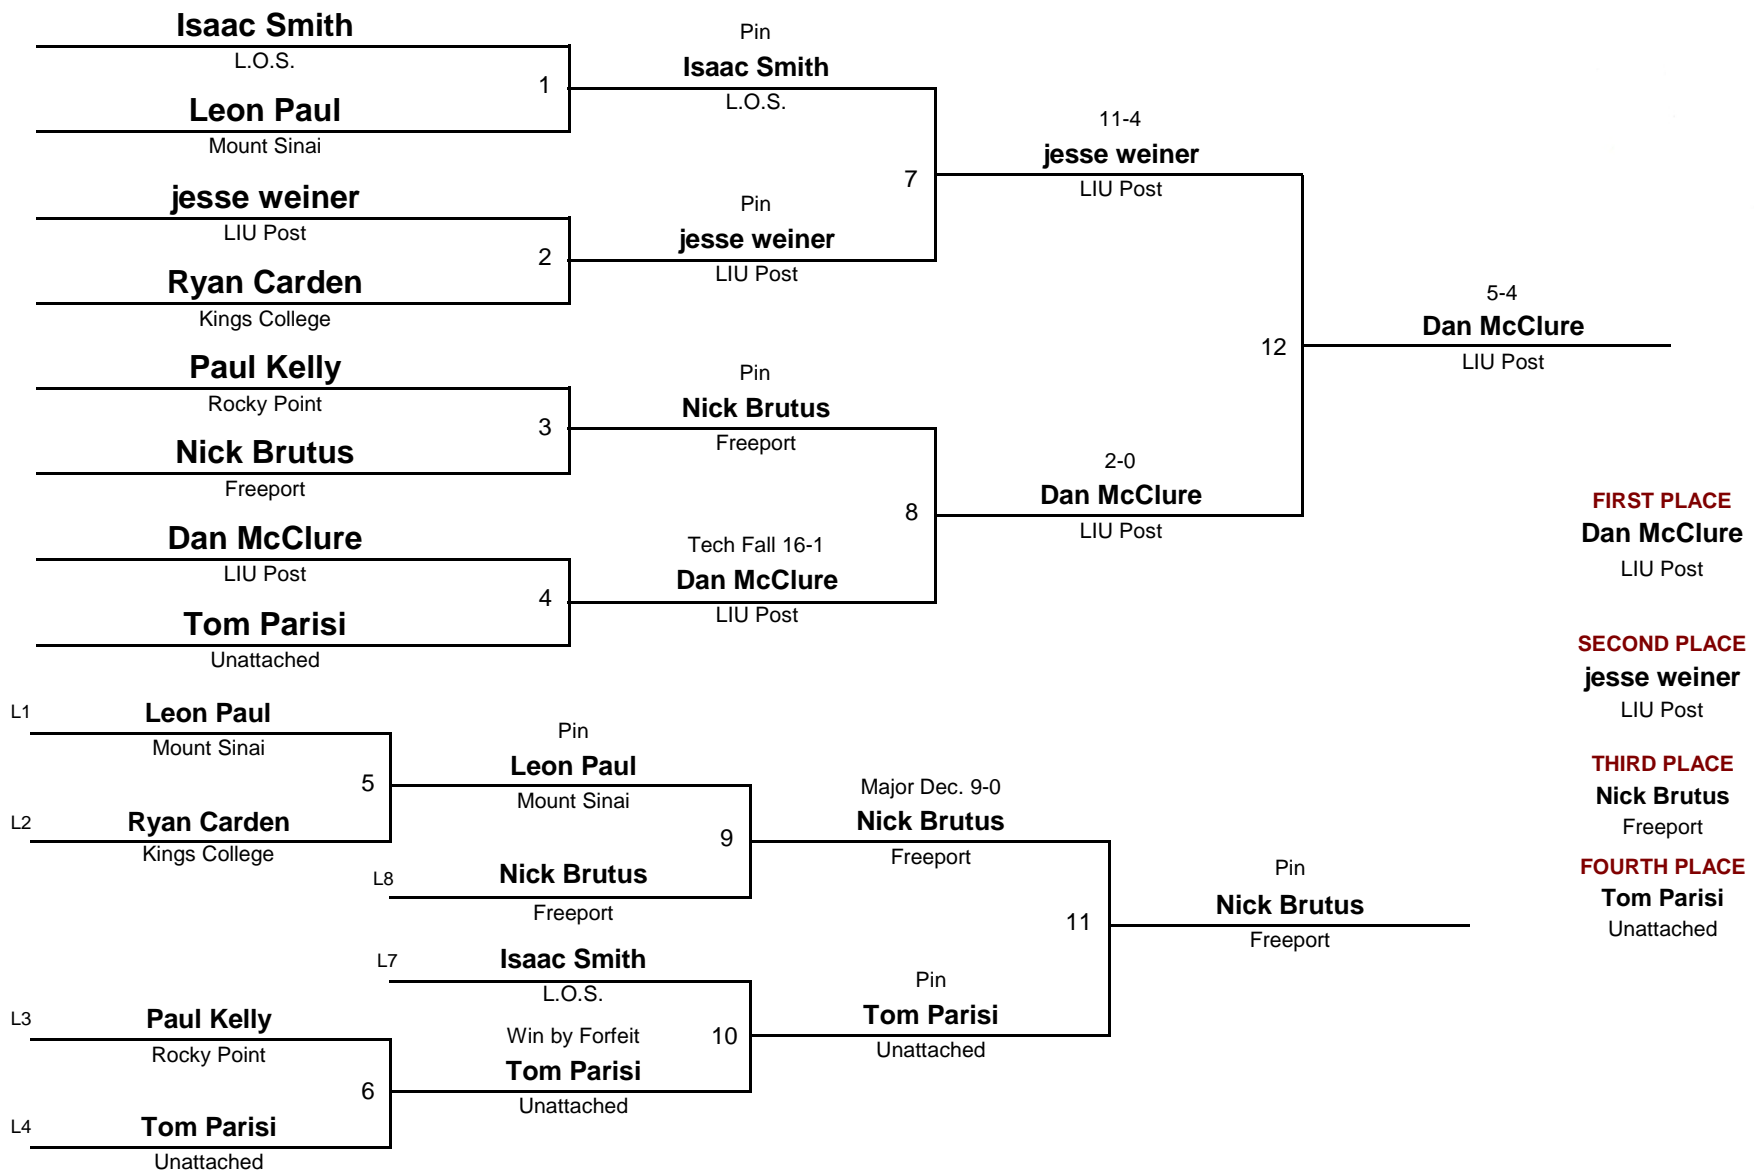

OPEN

DIVISION

6000

WEIGHT

Ken Lesser Memorial (Summer Heat)

July 30, 2017