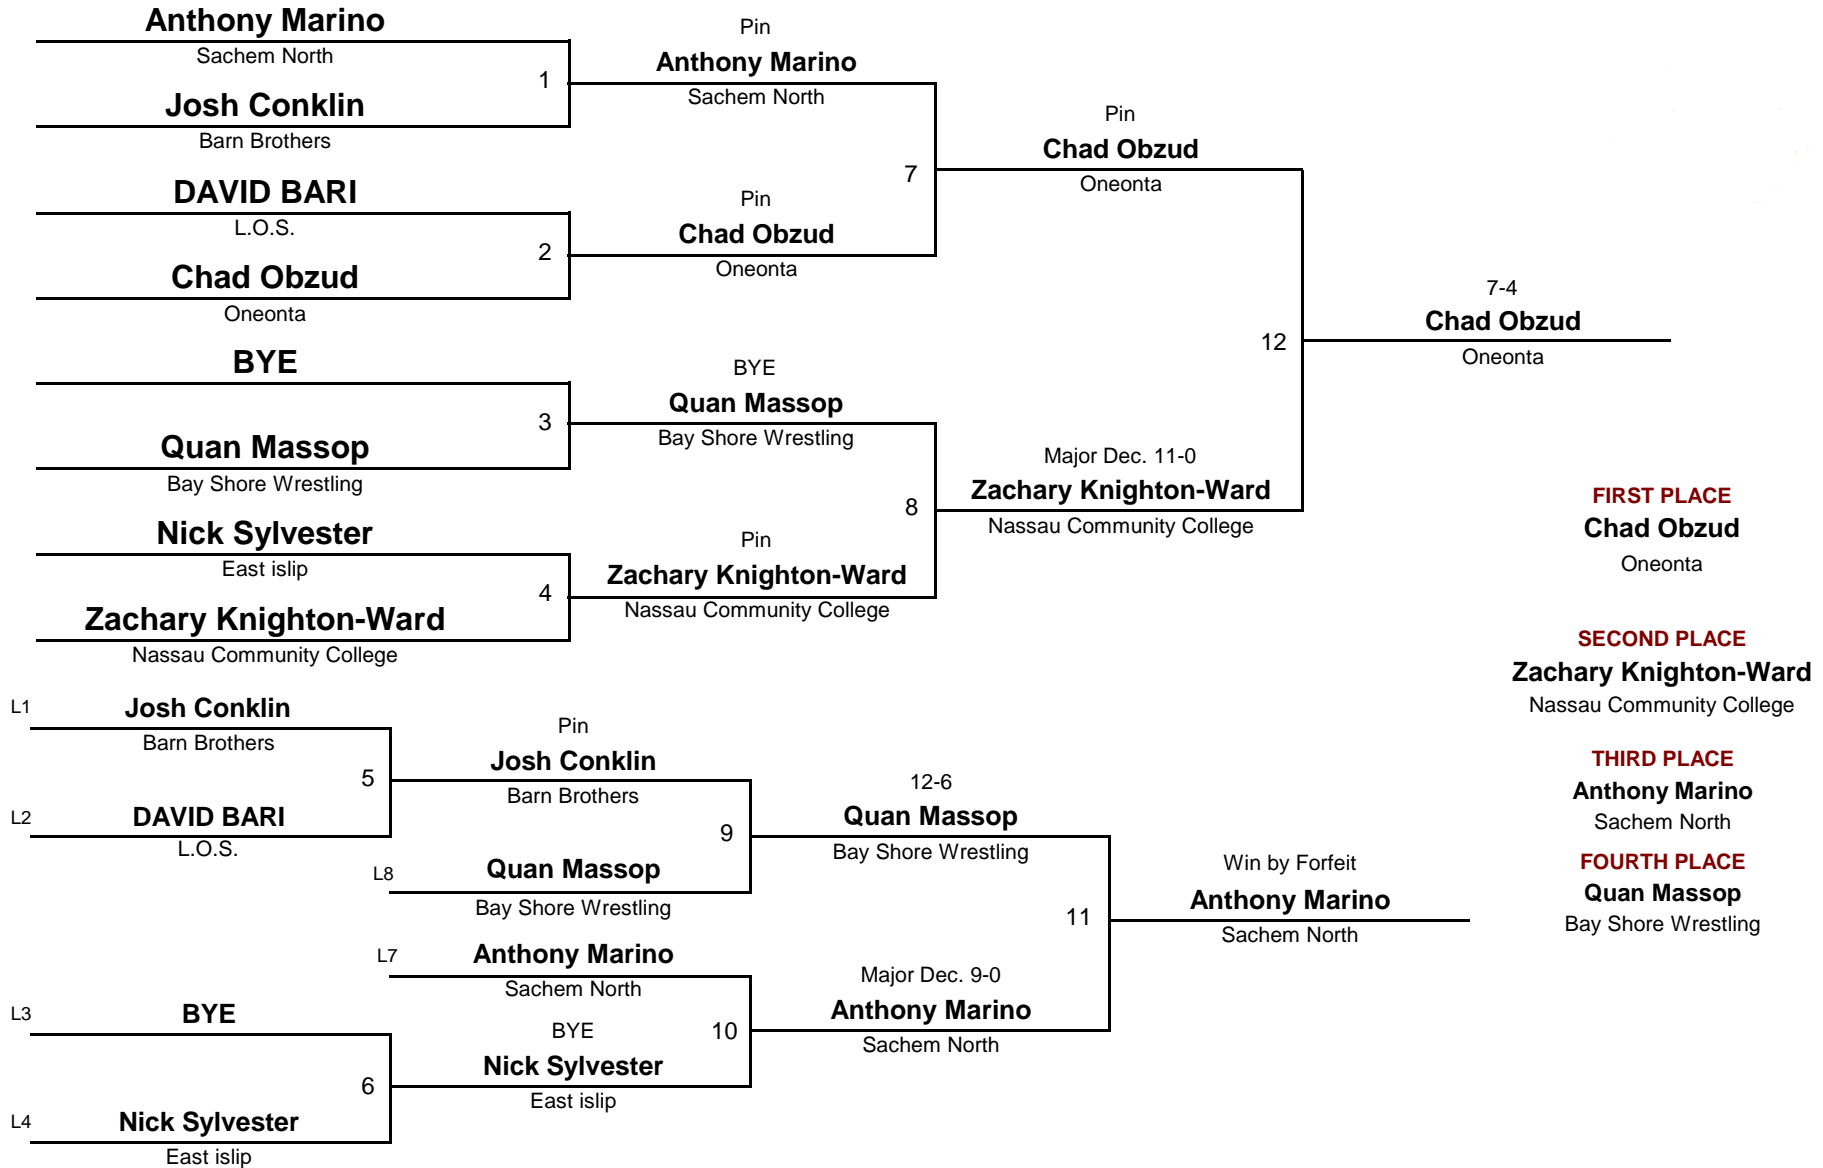

OPEN

DIVISION

7000

WEIGHT

Ken Lesser Memorial (Summer Heat)

July 30, 2017