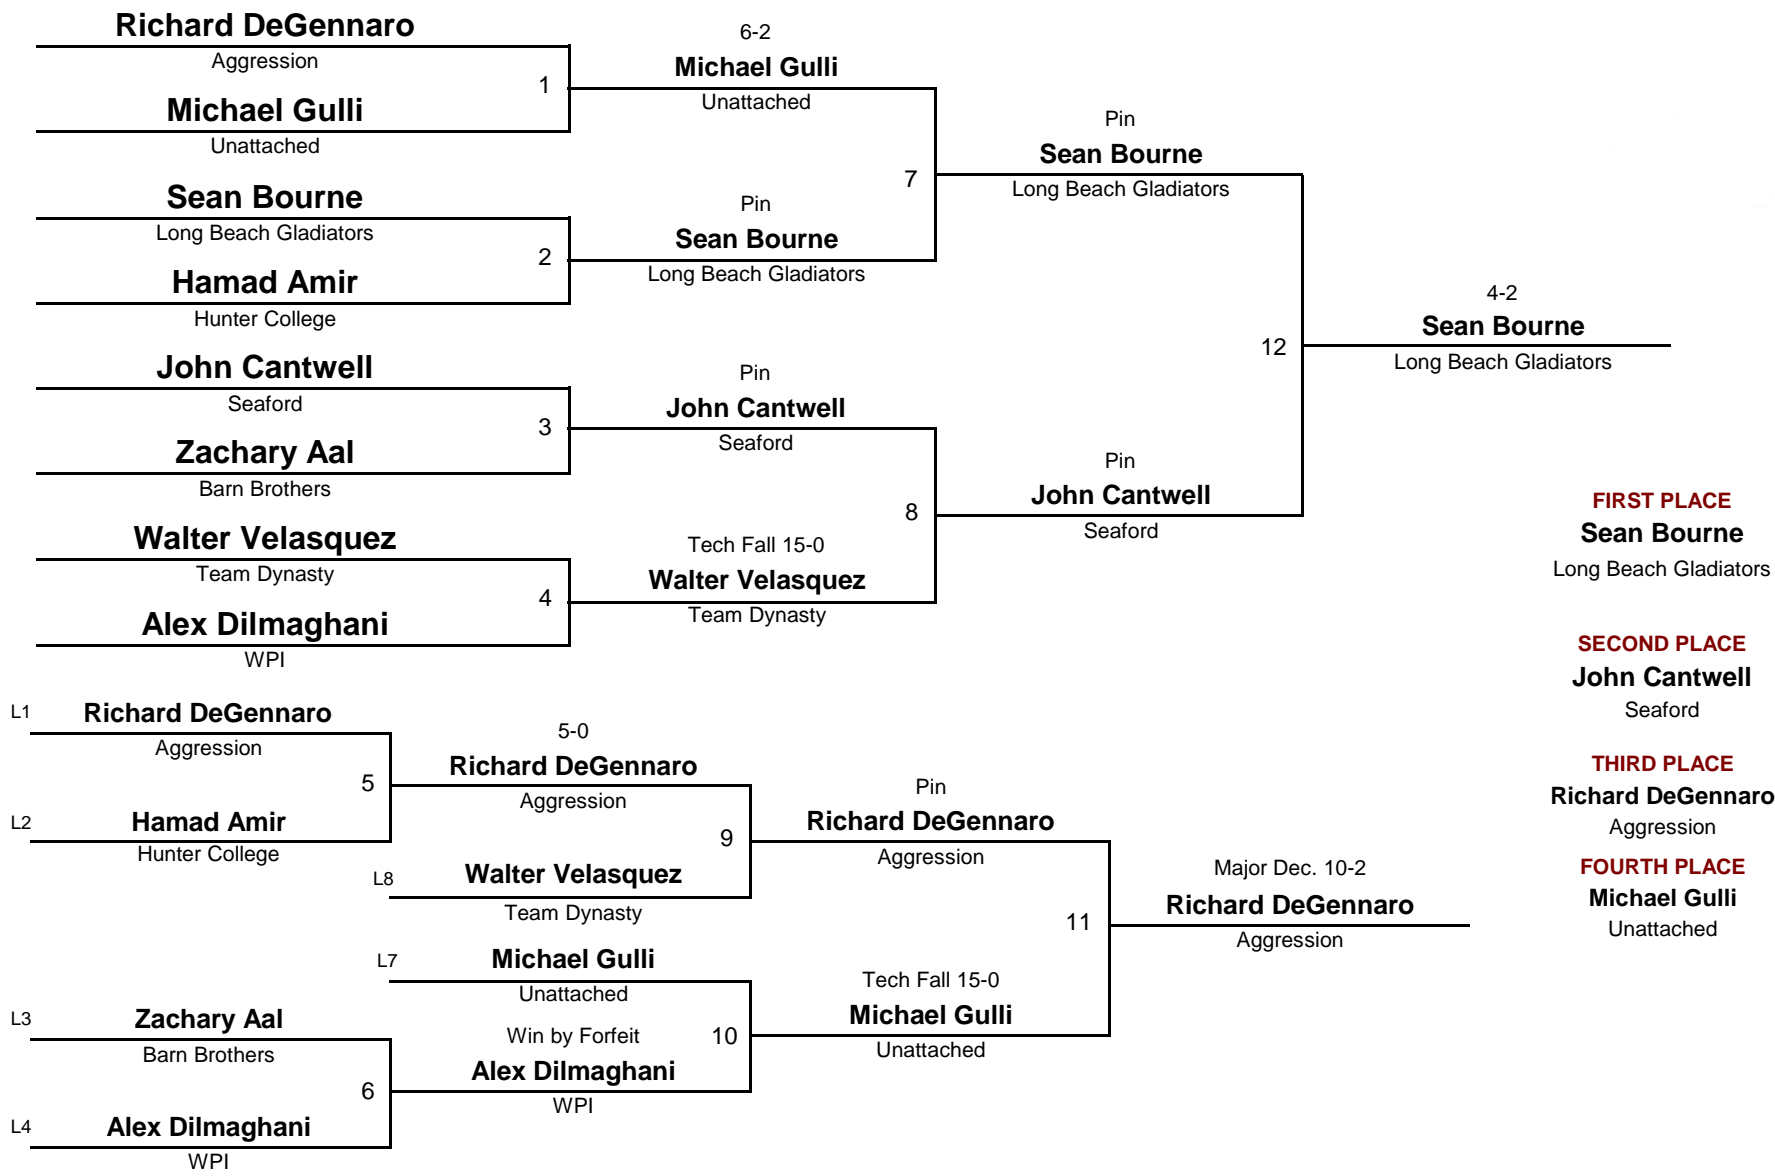

OPEN

DIVISION

1000

WEIGHT

Ken Lesser Memorial (Summer Heat)

July 30, 2017

OPEN

DIVISION

2000

WEIGHT

Ken Lesser Memorial (Summer Heat)

July 30, 2017

OPEN

DIVISION

3000

WEIGHT