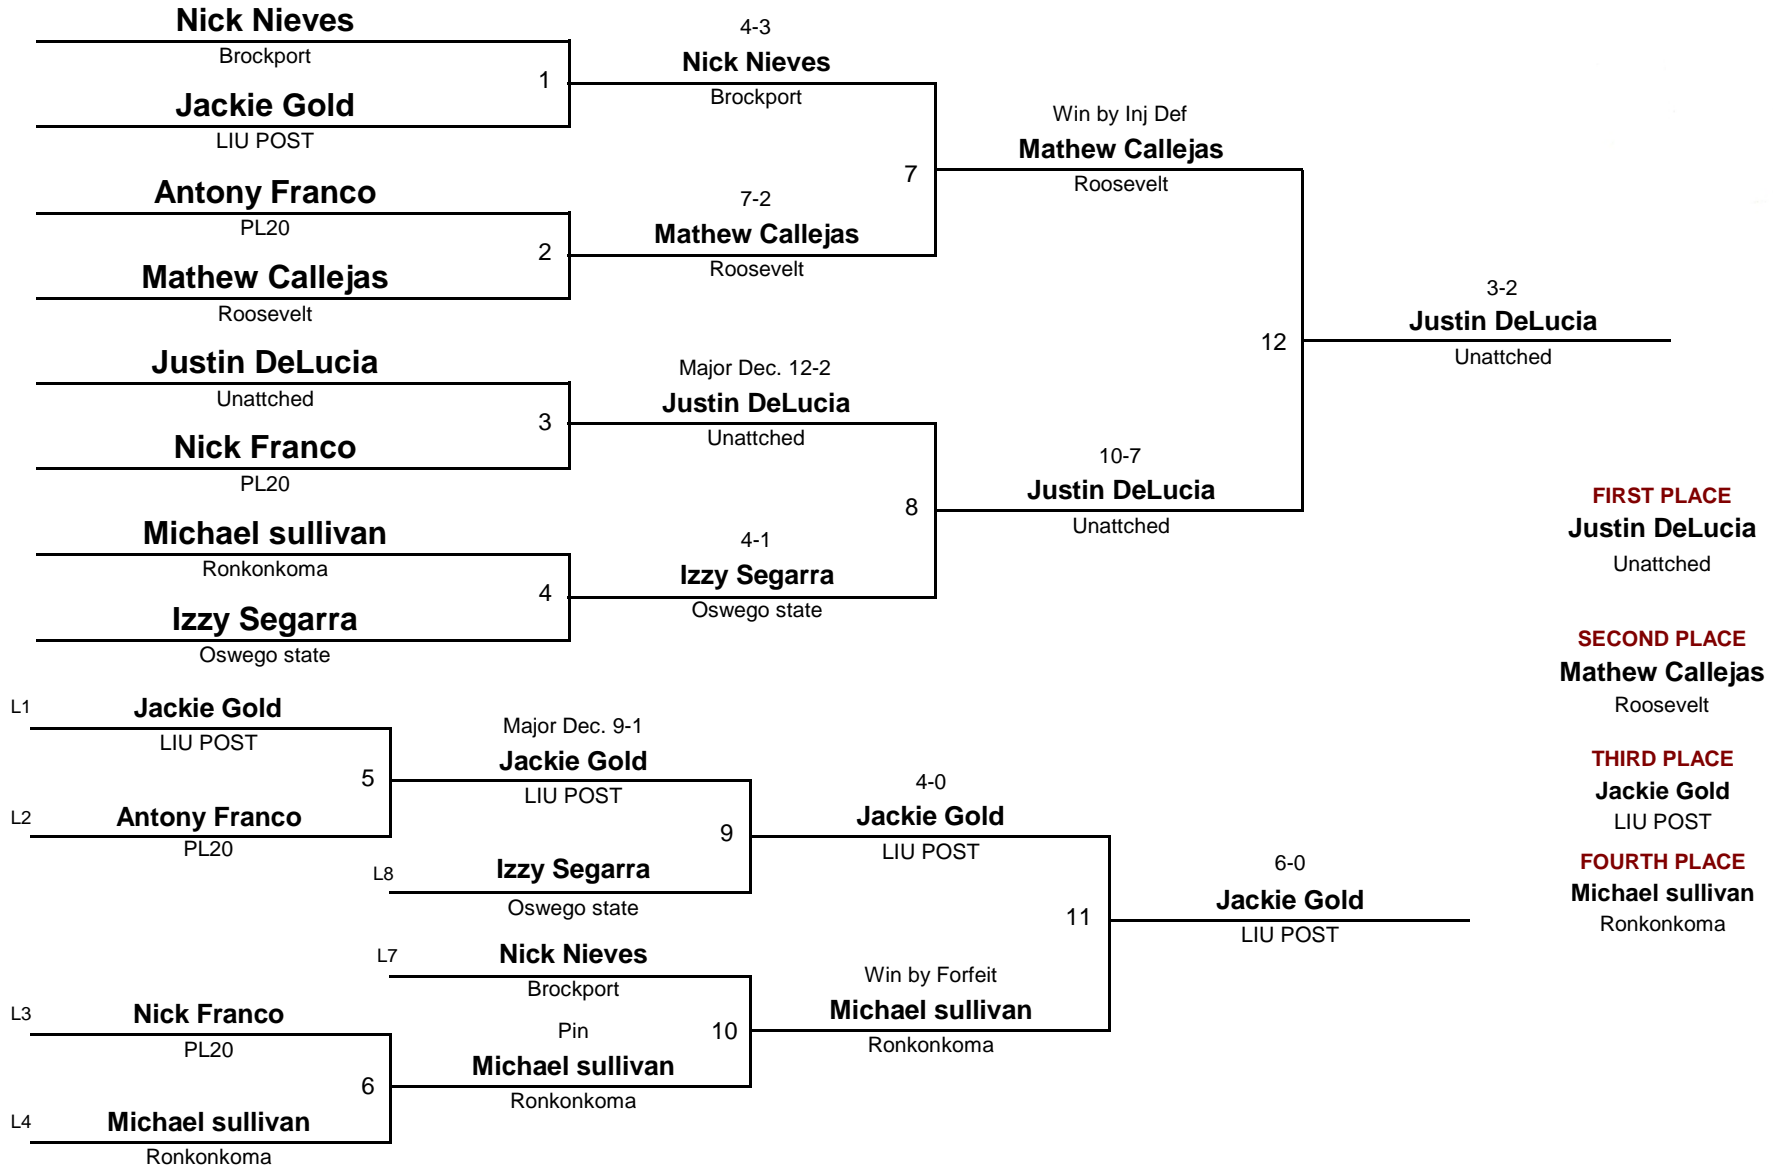

OPEN

DIVISION

1000

WEIGHT

Ken Lesser Memorial (Summer Heat)

July 30, 2017

OPEN

DIVISION

2000

WEIGHT

Ken Lesser Memorial (Summer Heat)

July 30, 2017

OPEN

DIVISION

3000

WEIGHT

Ken Lesser Memorial (Summer Heat)

July 30, 2017

OPEN

DIVISION

4000

WEIGHT

Ken Lesser Memorial (Summer Heat)

July 30, 2017

OPEN

DIVISION

5000

WEIGHT

Ken Lesser Memorial (Summer Heat)

July 30, 2017

OPEN

DIVISION