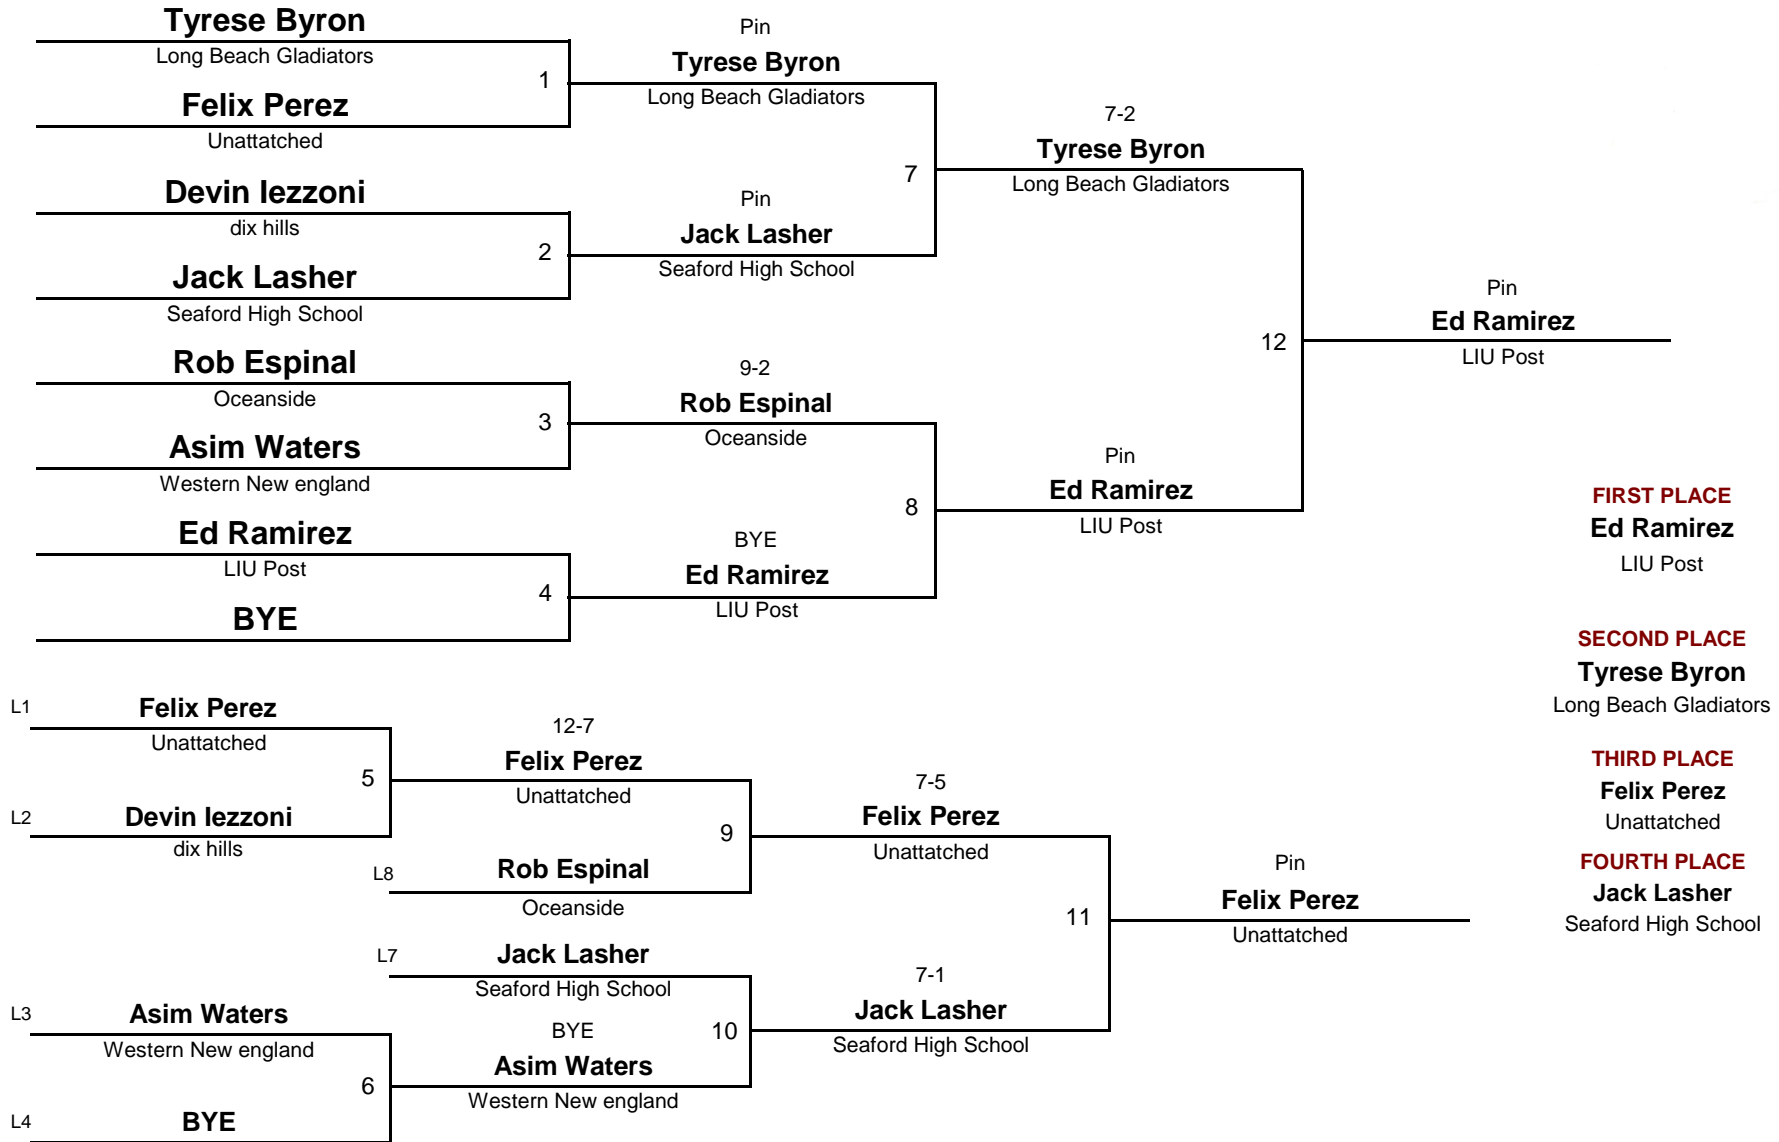

OPEN

DIVISION

5000

WEIGHT

Ken Lesser Memorial (Summer Heat)

July 30, 2017

OPEN

DIVISION