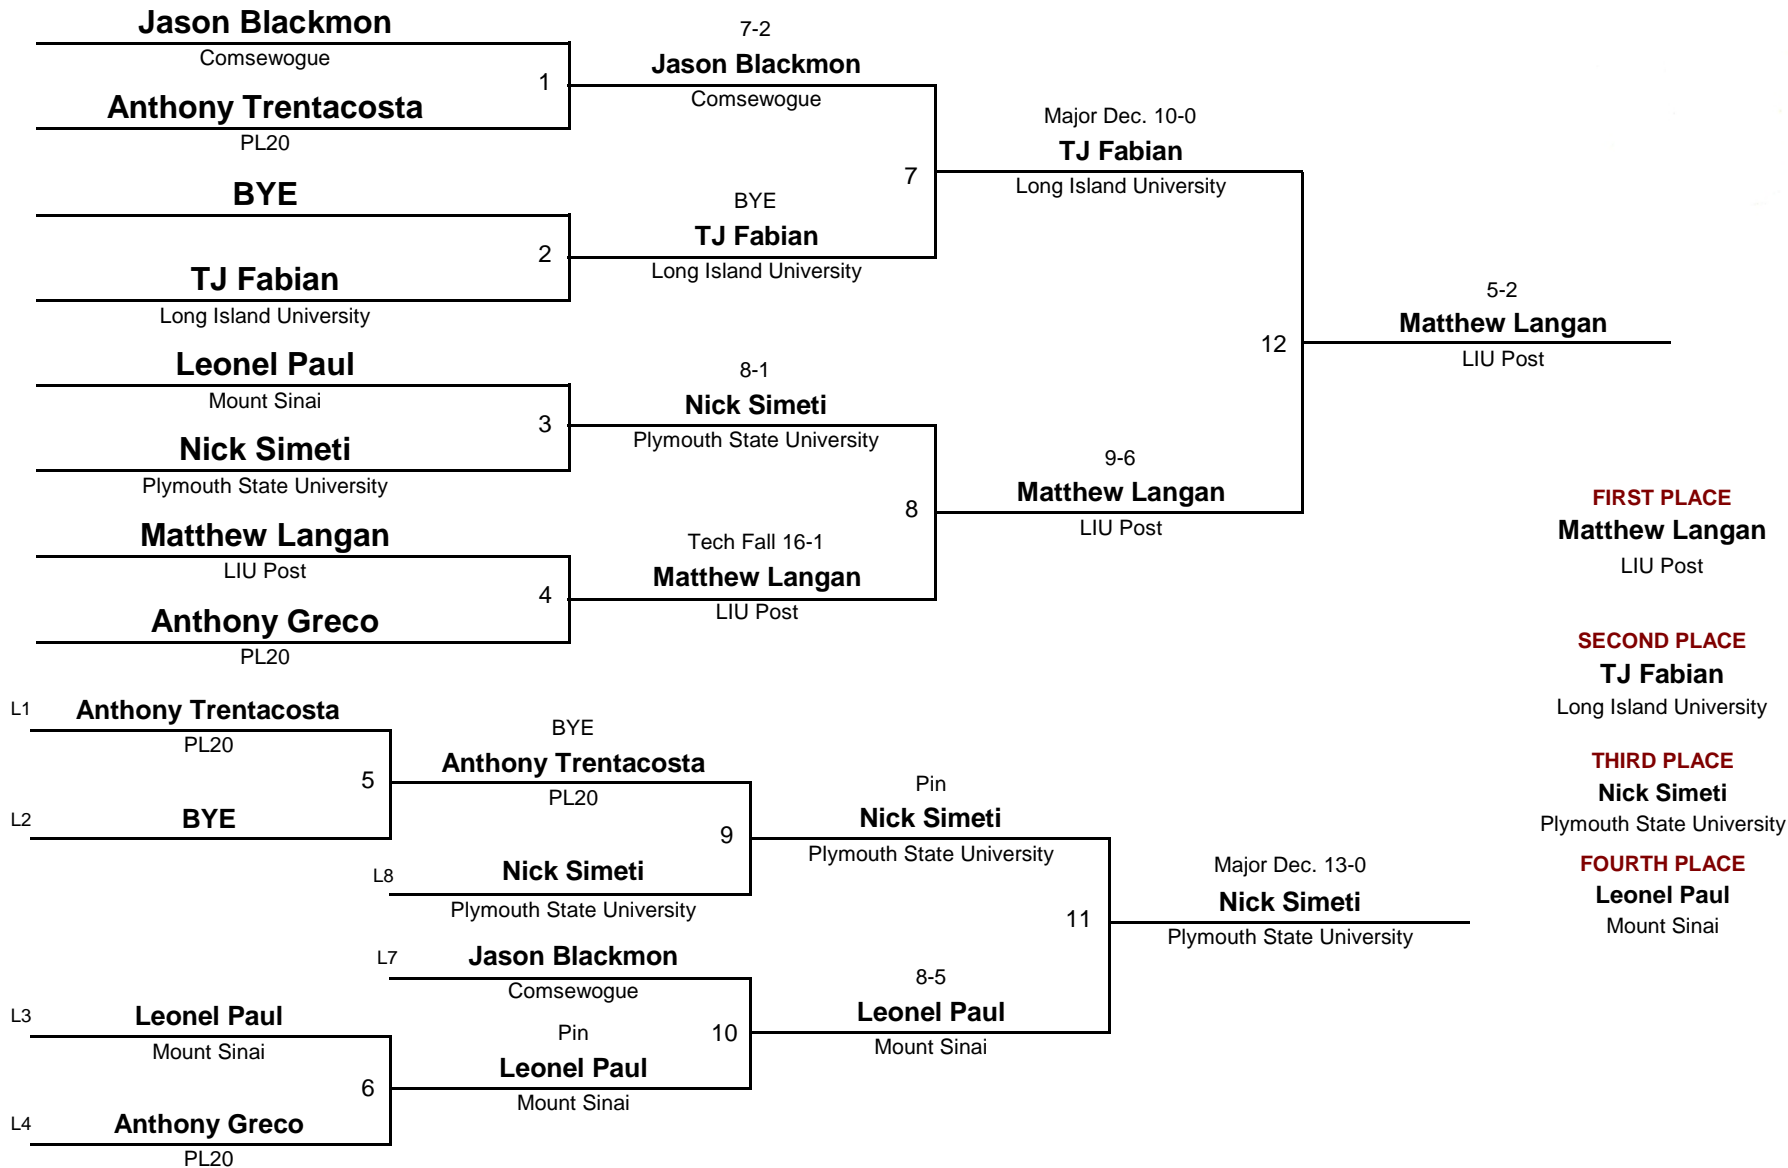

OPEN

DIVISION

5000

WEIGHT

Ken Lesser Memorial (Summer Heat)

July 30, 2017

OPEN

DIVISION