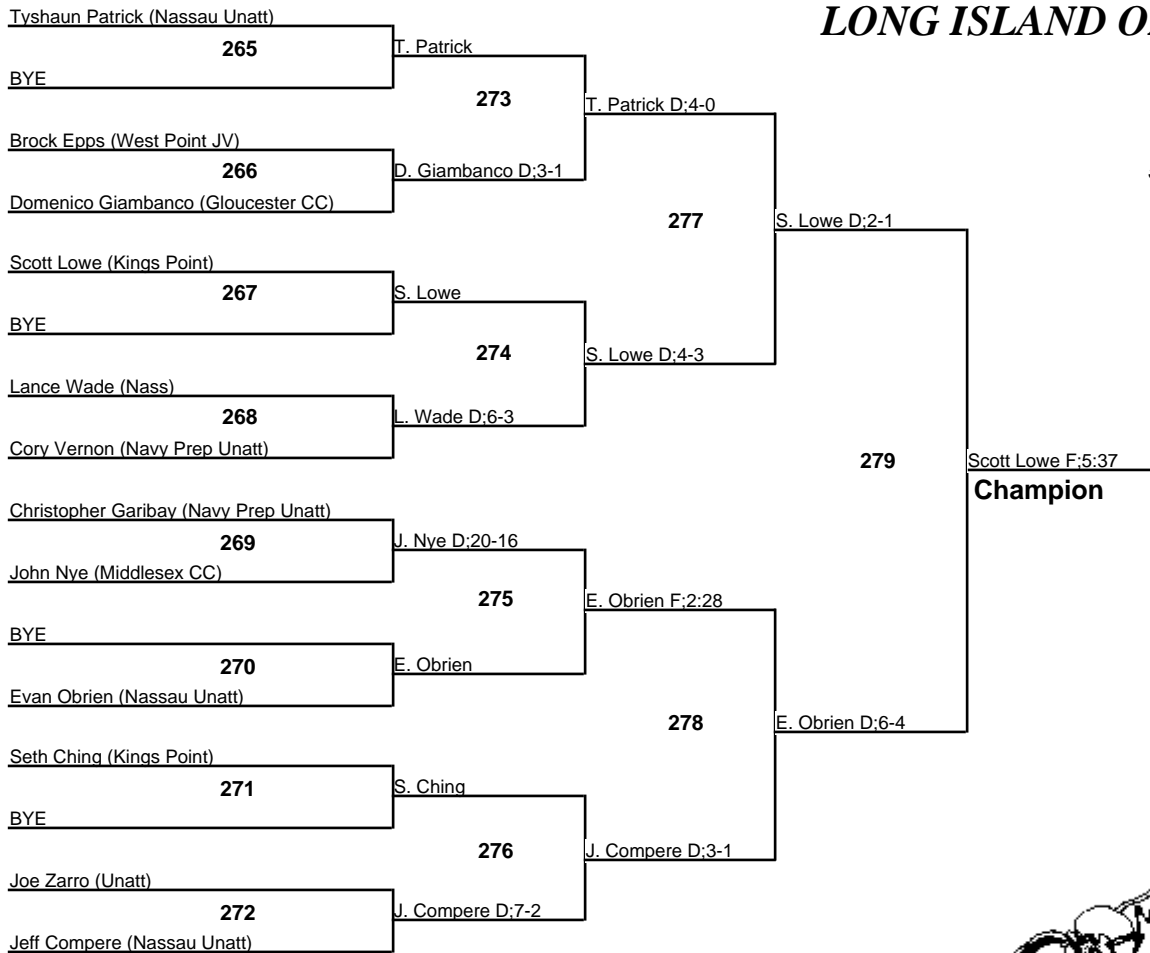

LONG ISLAND OPEN 2008

157
5 January 2008