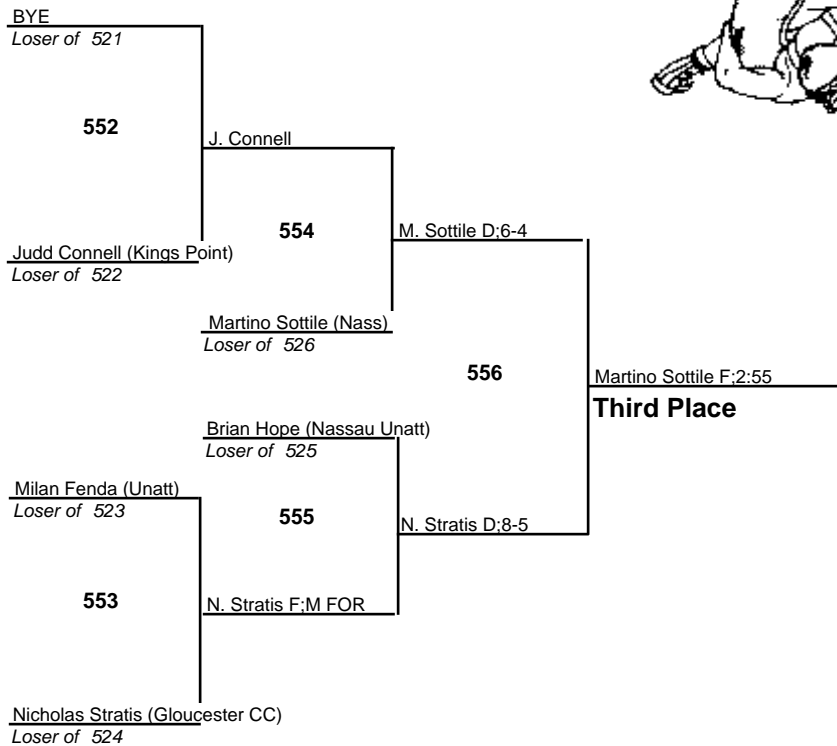

LONG ISLAND OPEN 2008

197
5 January 2008