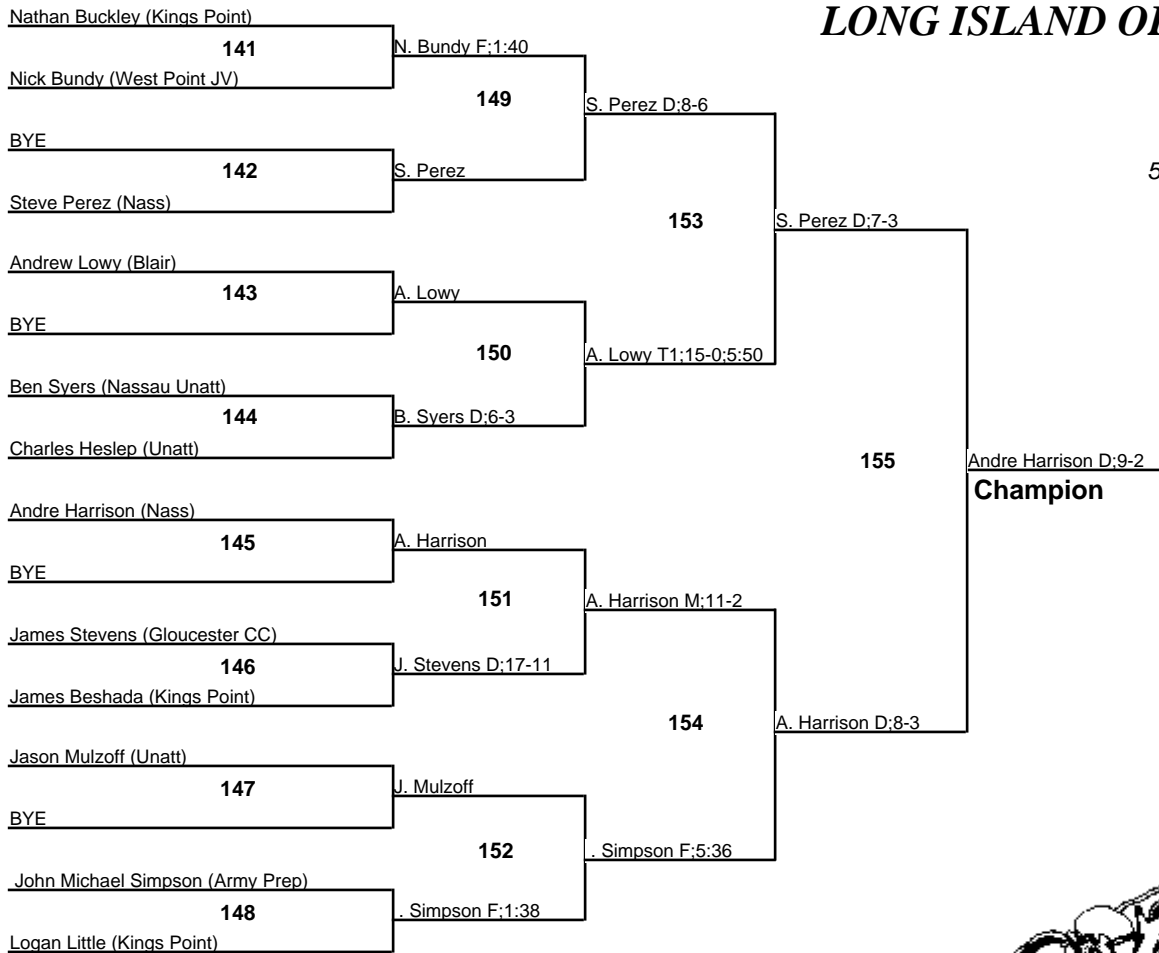

LONG ISLAND OPEN 2008

141
5 January 2008