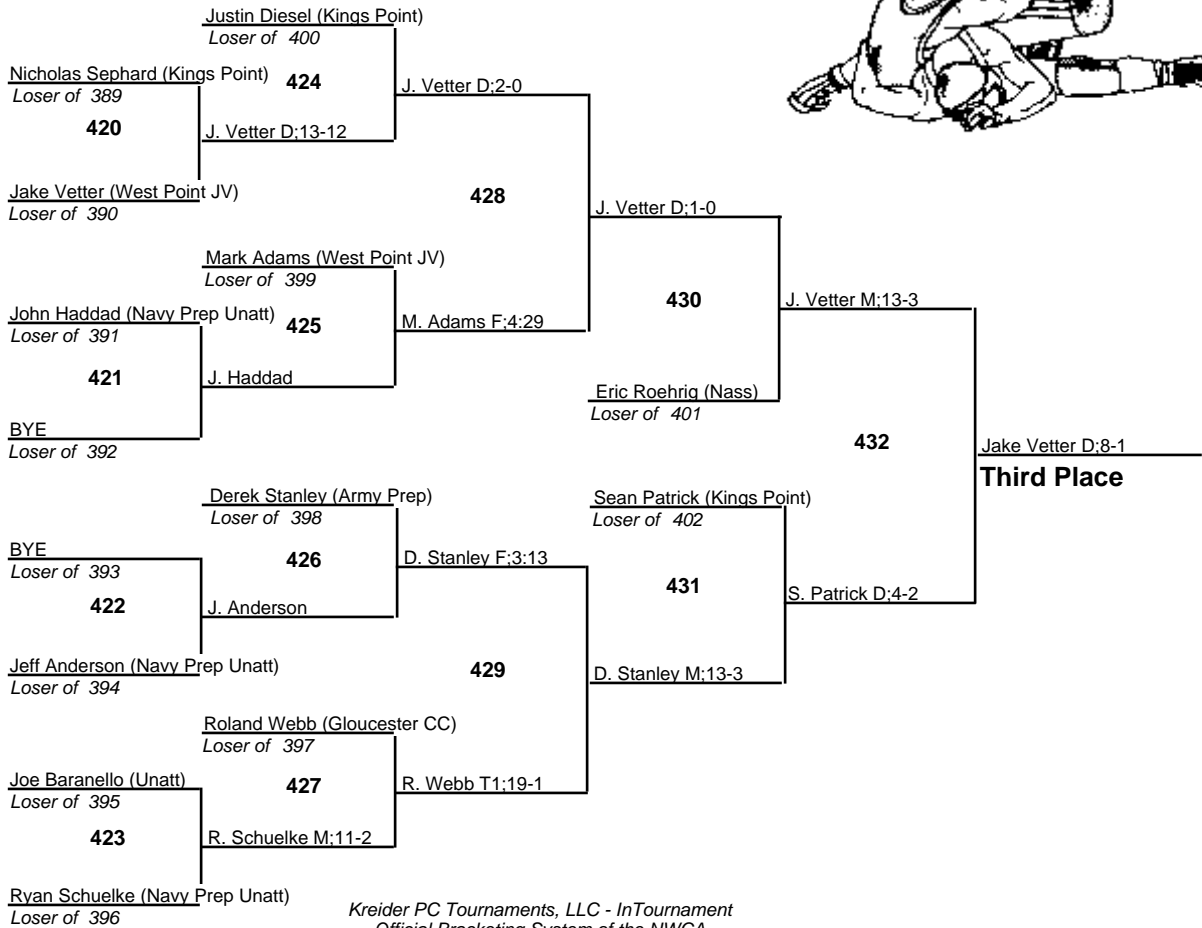

LONG ISLAND OPEN 2008

174
5 January 2008