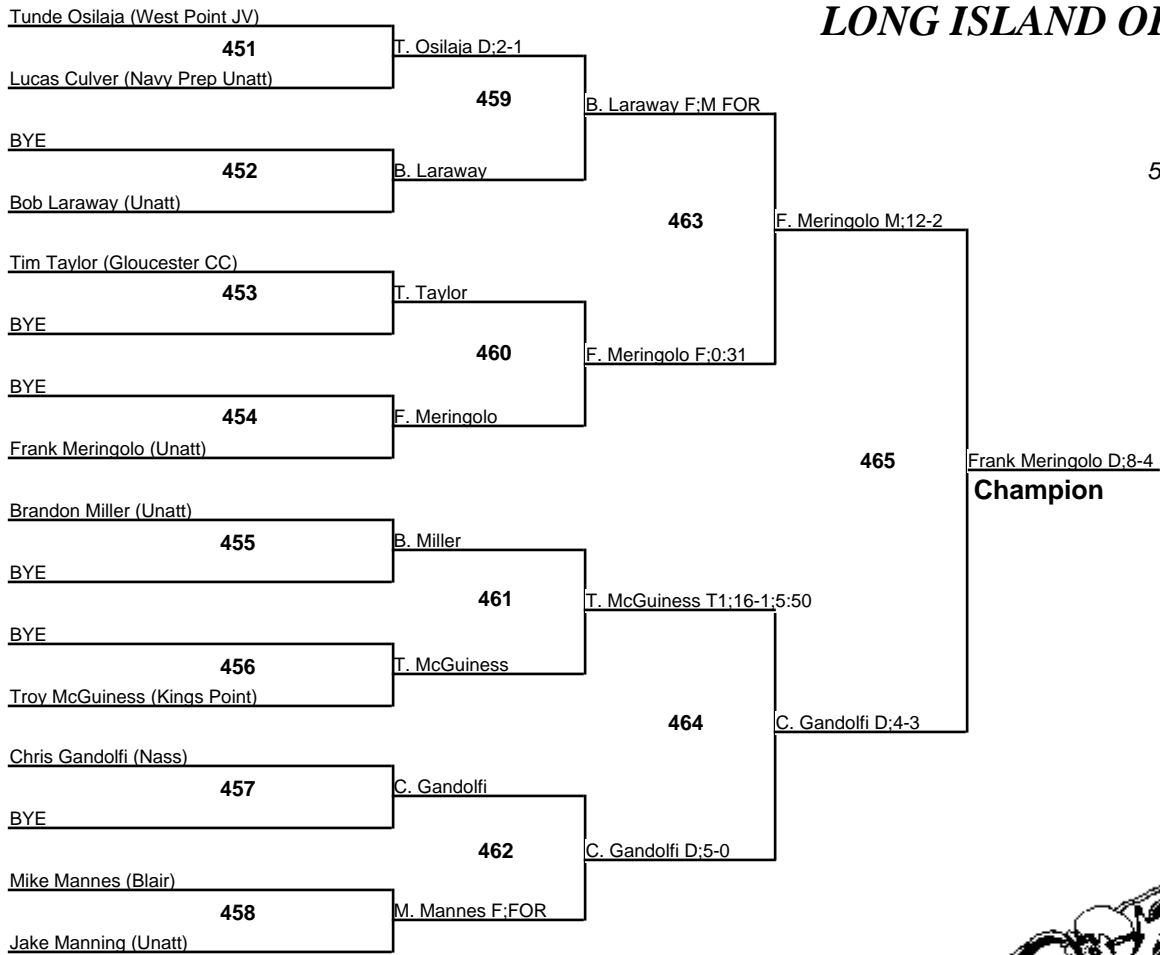

LONG ISLAND OPEN 2008

184
5 January 2008