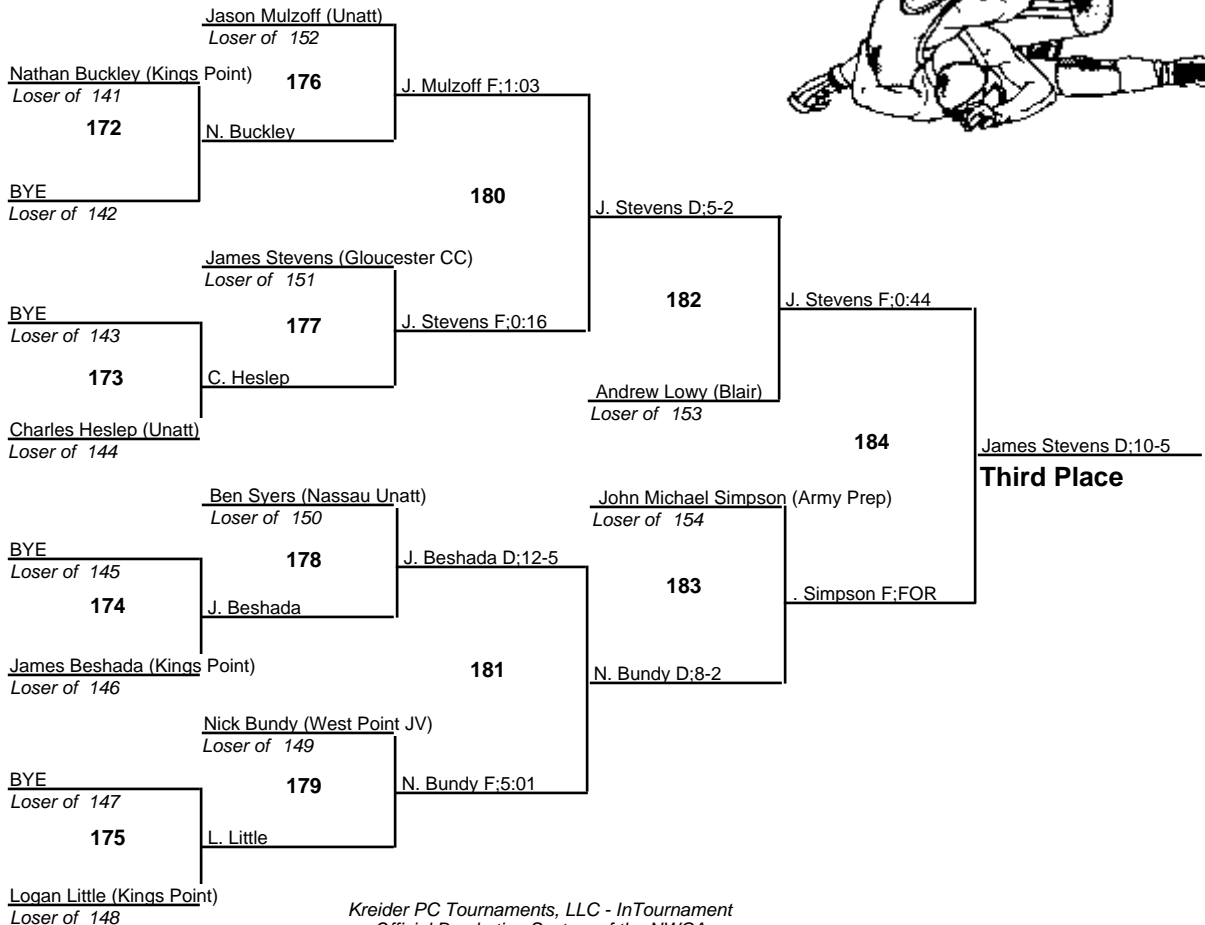

LONG ISLAND OPEN 2008

141
5 January 2008