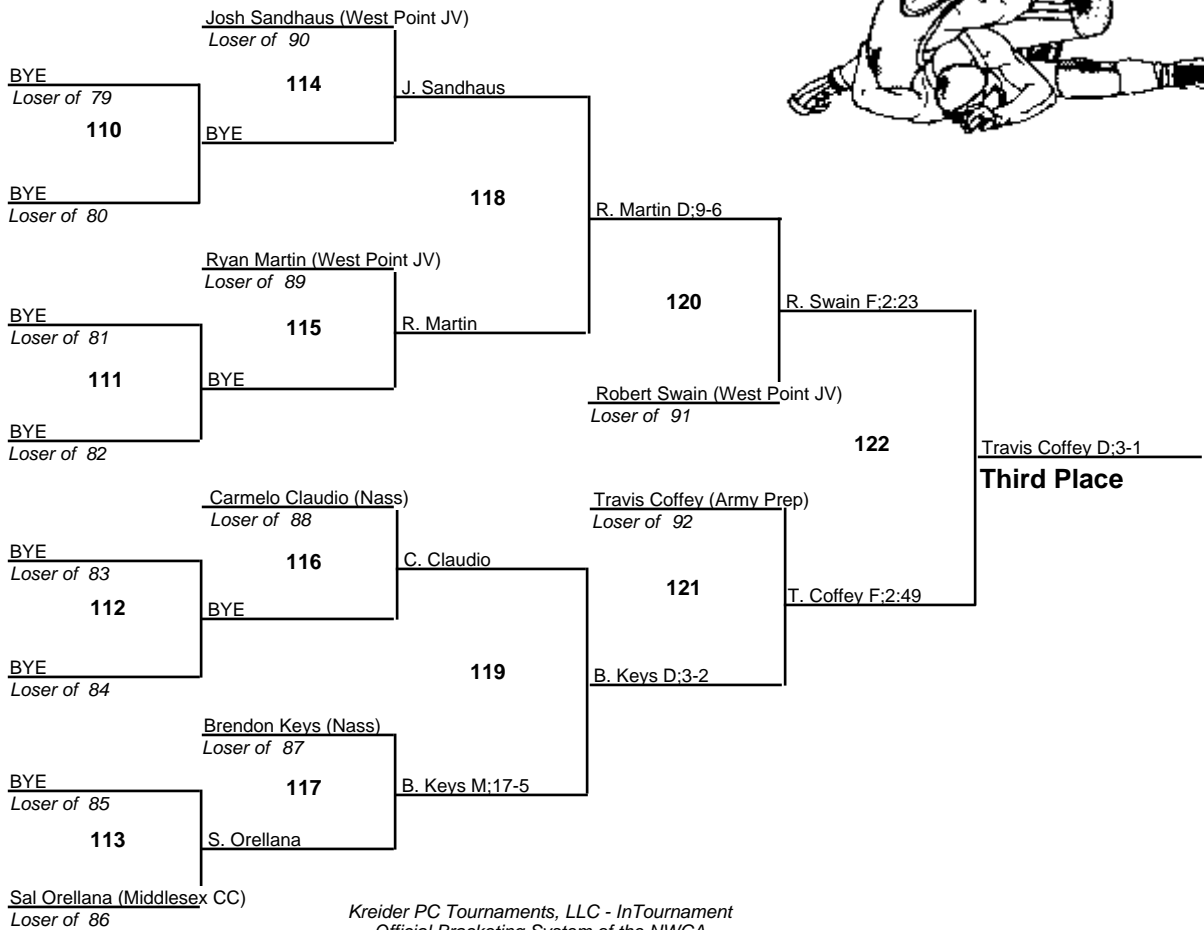

LONG ISLAND OPEN 2008

133
5 January 2008