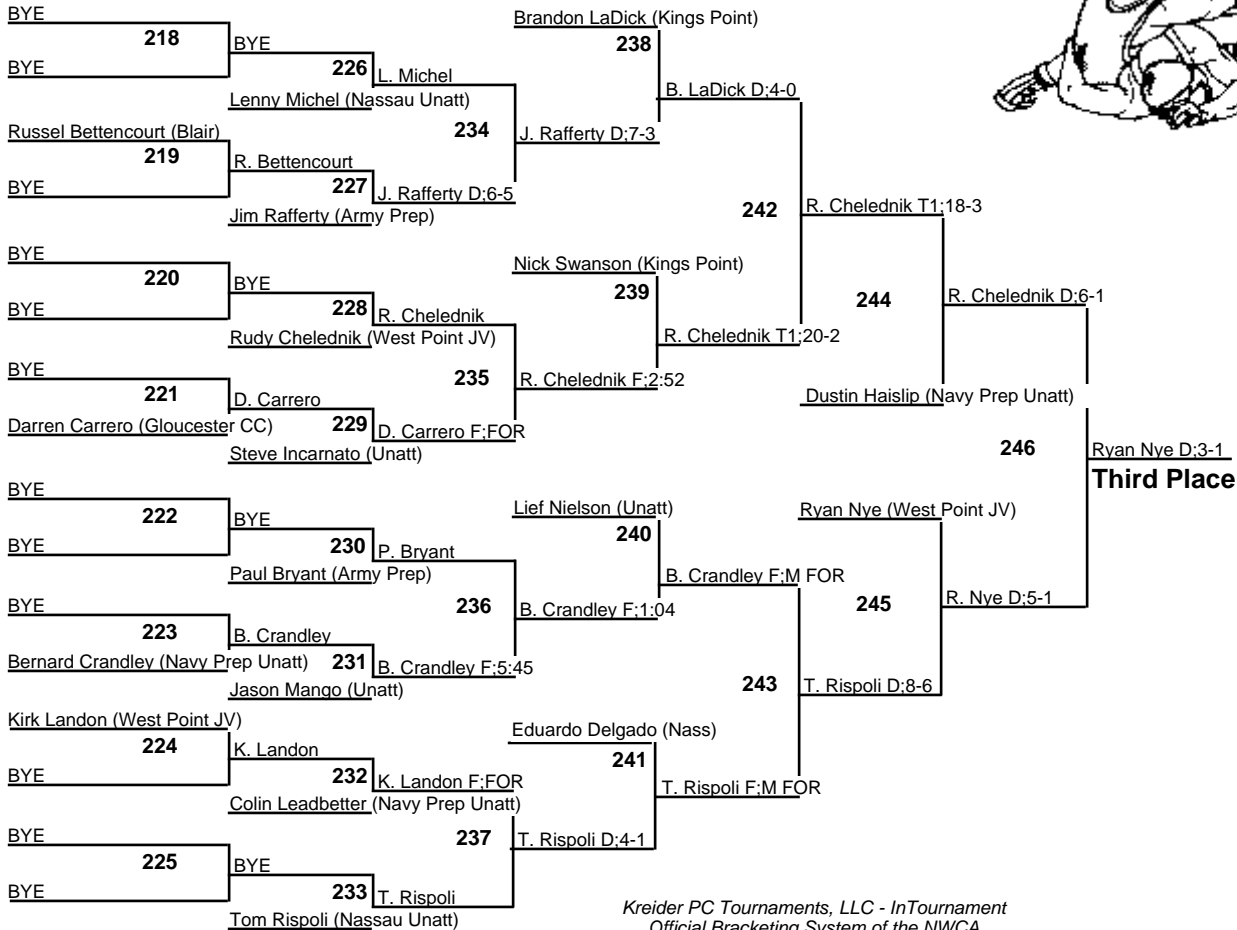

LONG ISLAND OPEN 2008

149
5 January 2008