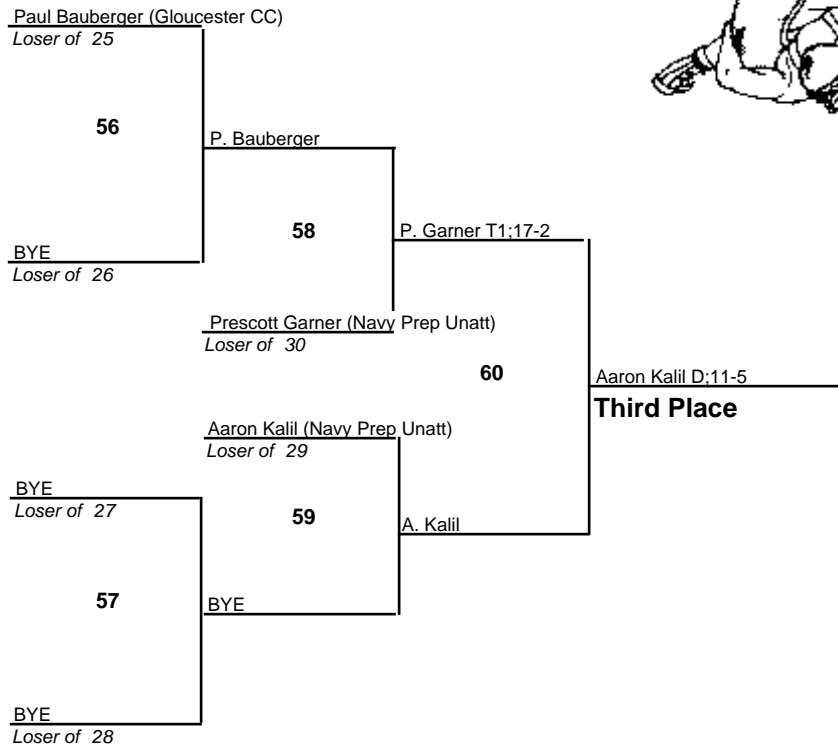

# LONG ISLAND OPEN 2008

**125**  
5 January 2008