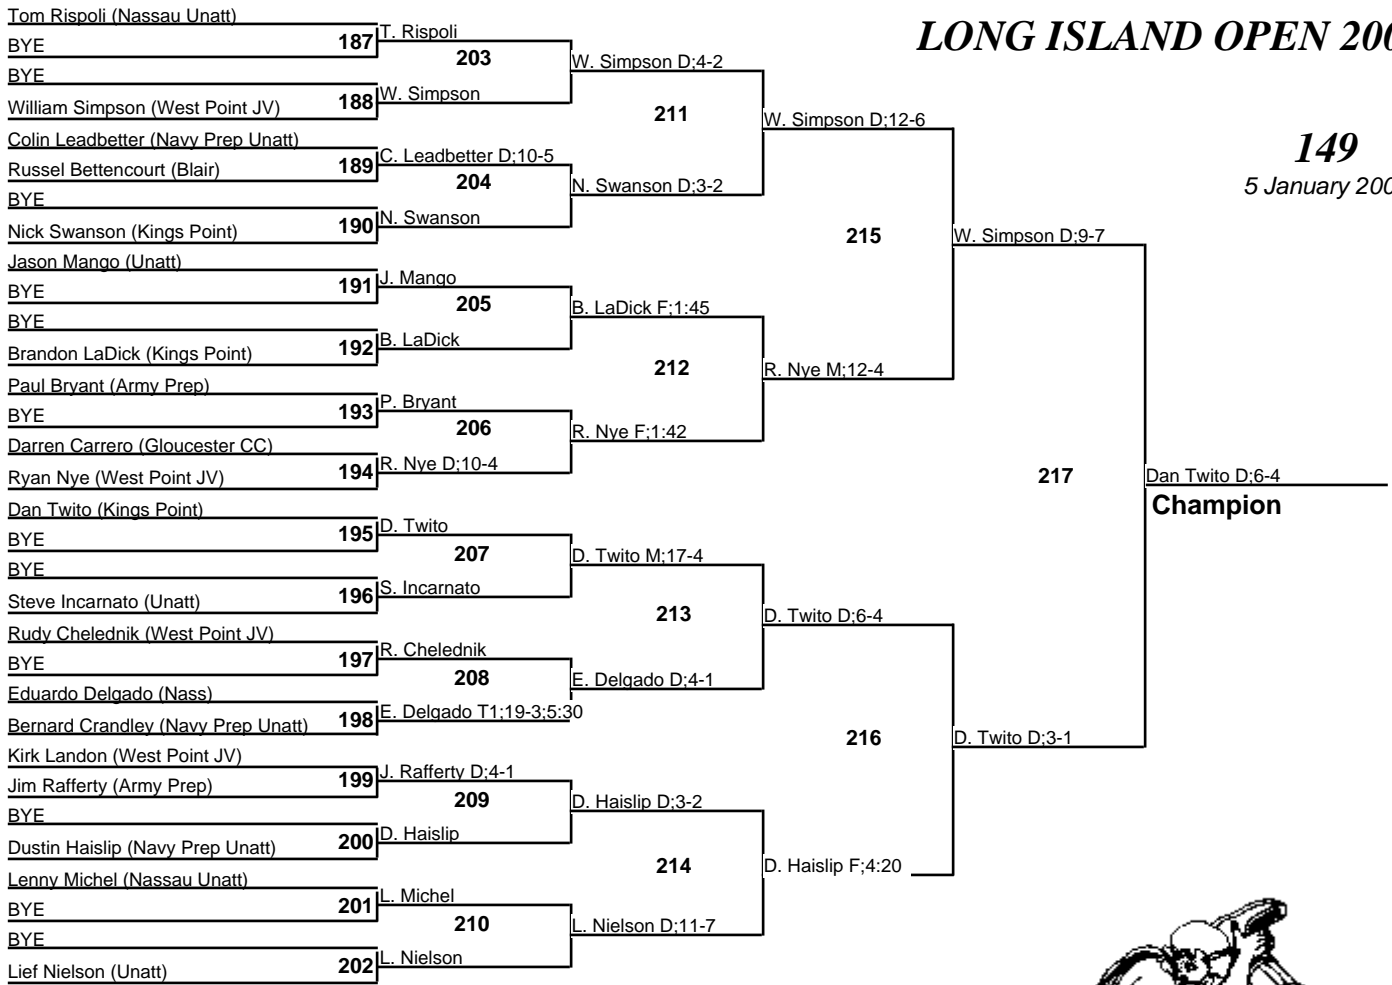

LONG ISLAND OPEN 2008

149
5 January 2008